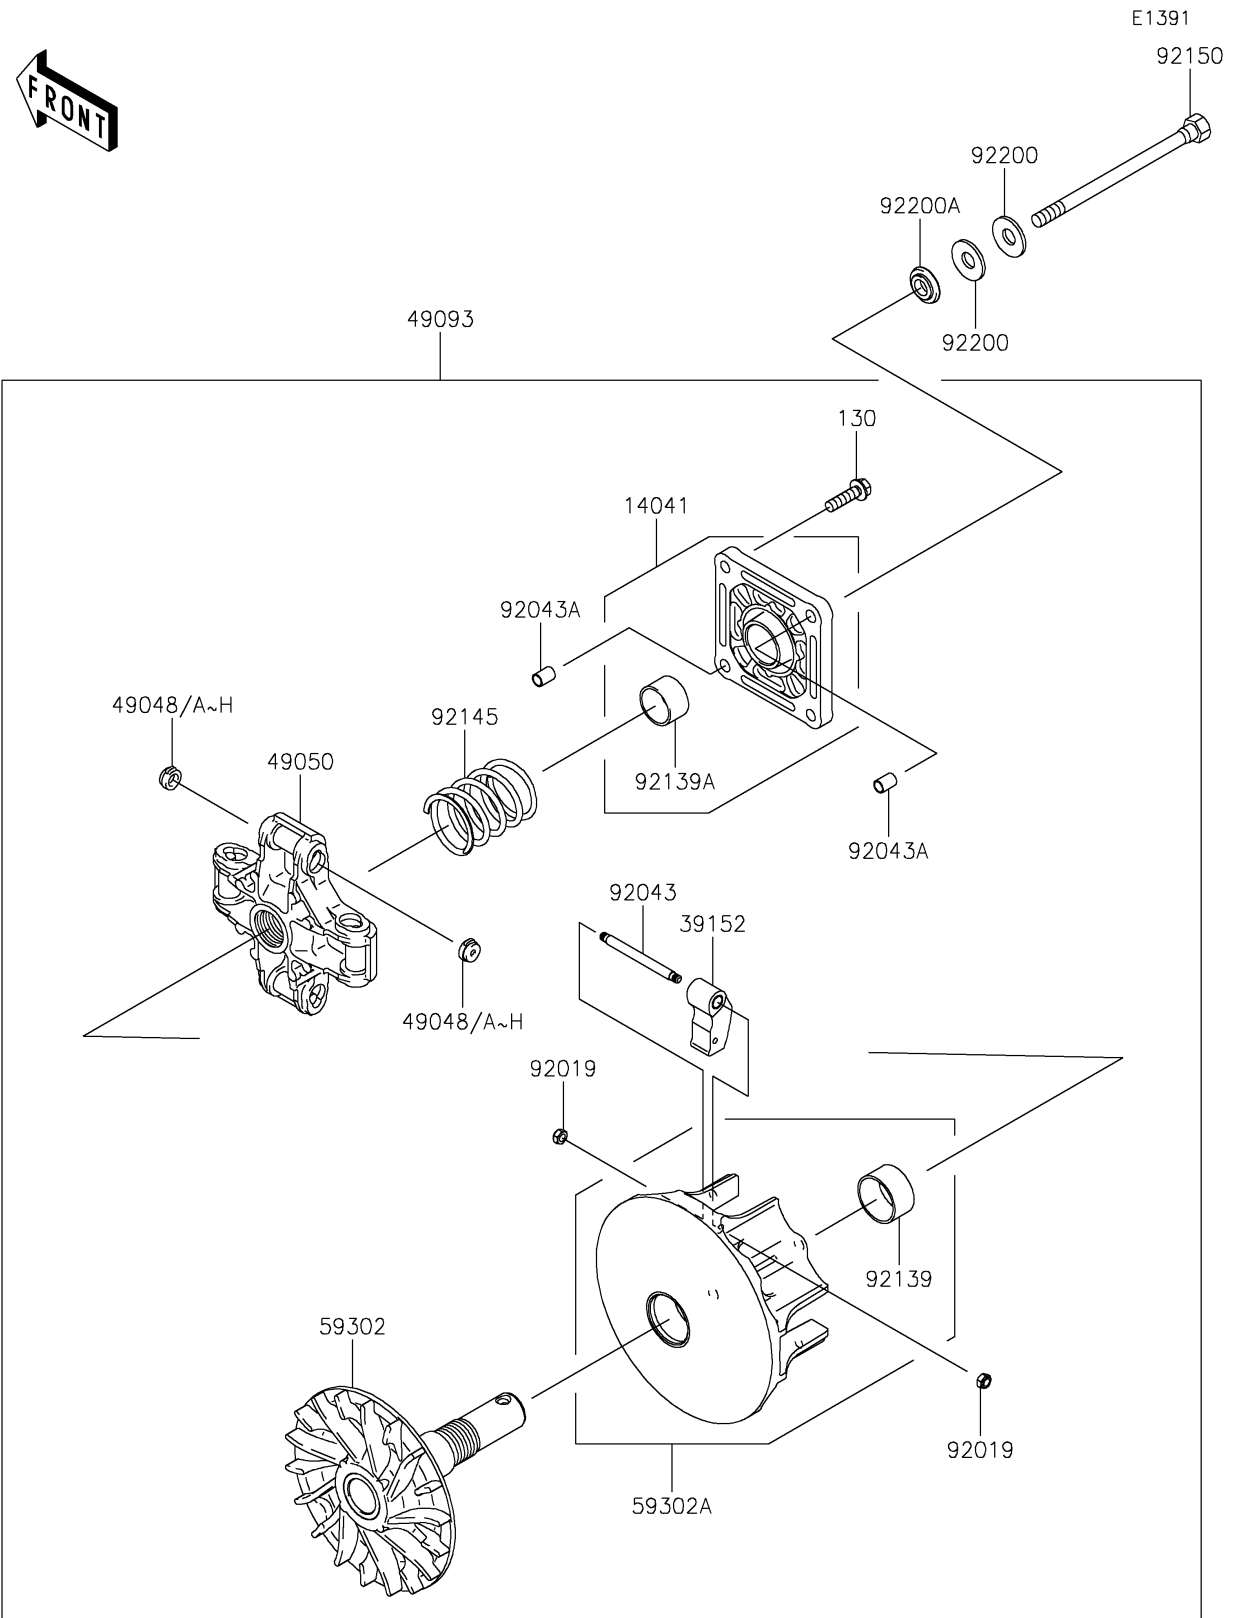

2020 MULE SX™

PARTS DIAGRAM

Drive Converter

2020 MULE SX™

PARTS LIST

Drive Converter

Kawasaki

Let the Good Times Roll®

ITEM NAME

PART NUMBER

QUANTITY
