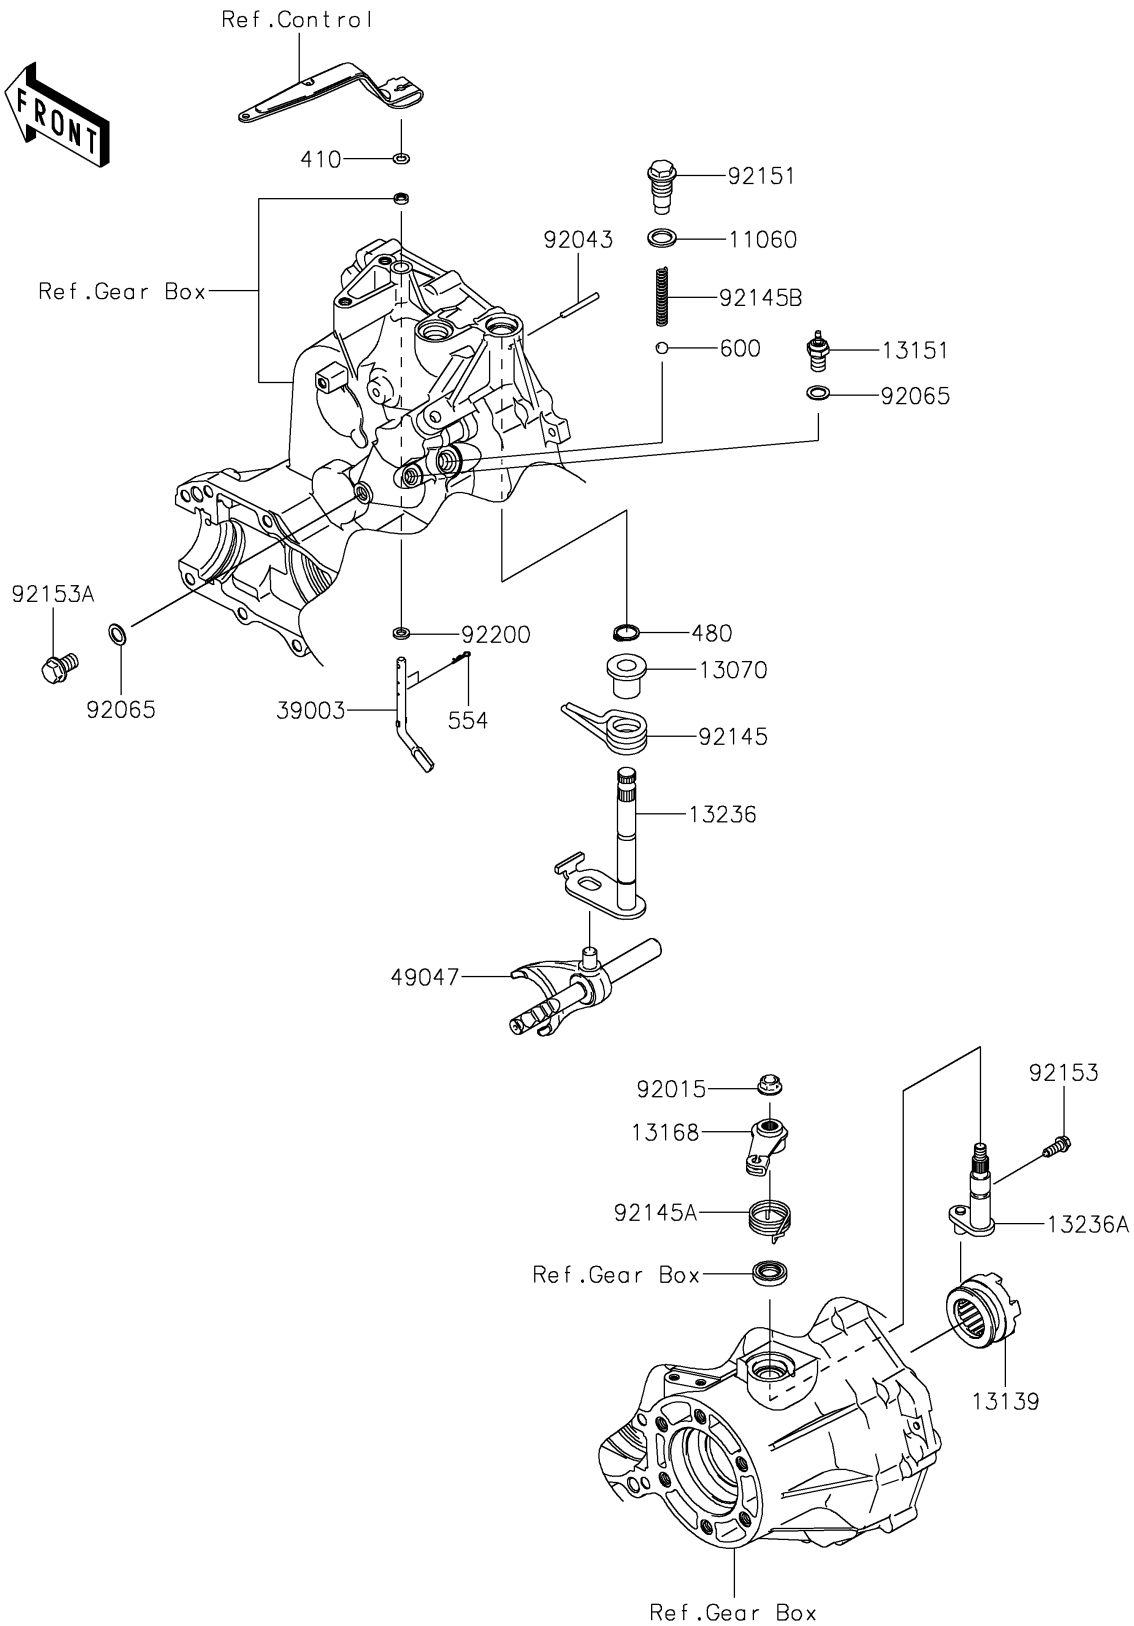

2020 MULE SX™

PARTS DIAGRAM

Gear Change Mechanism

E1370

2020 MULE SX™

PARTS LIST

Gear Change Mechanism

Kawasaki

Let the Good Times Roll®

ITEM NAME

PART NUMBER

QUANTITY
