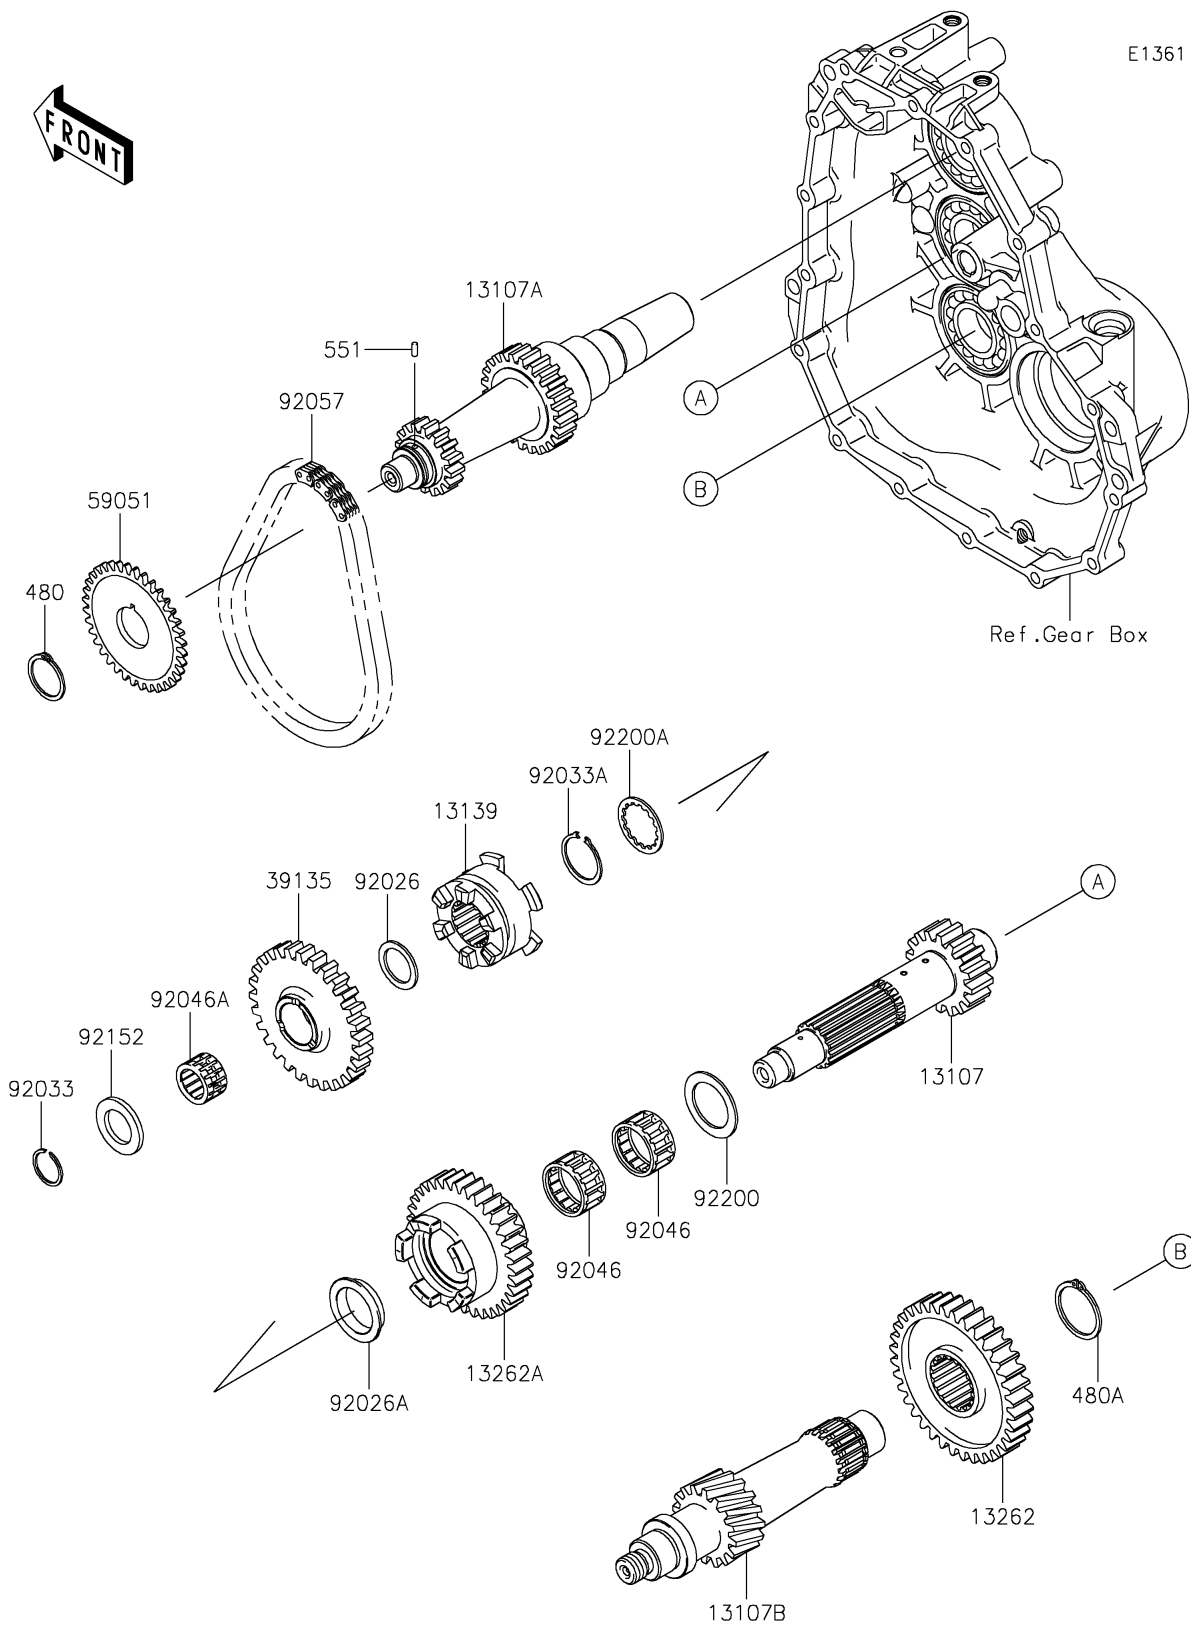

2020 MULE SX™

PARTS DIAGRAM

Transmission

2020 MULE SX™

PARTS LIST

Transmission

Kawasaki

Let the Good Times Roll®

ITEM NAME

PART NUMBER

QUANTITY
