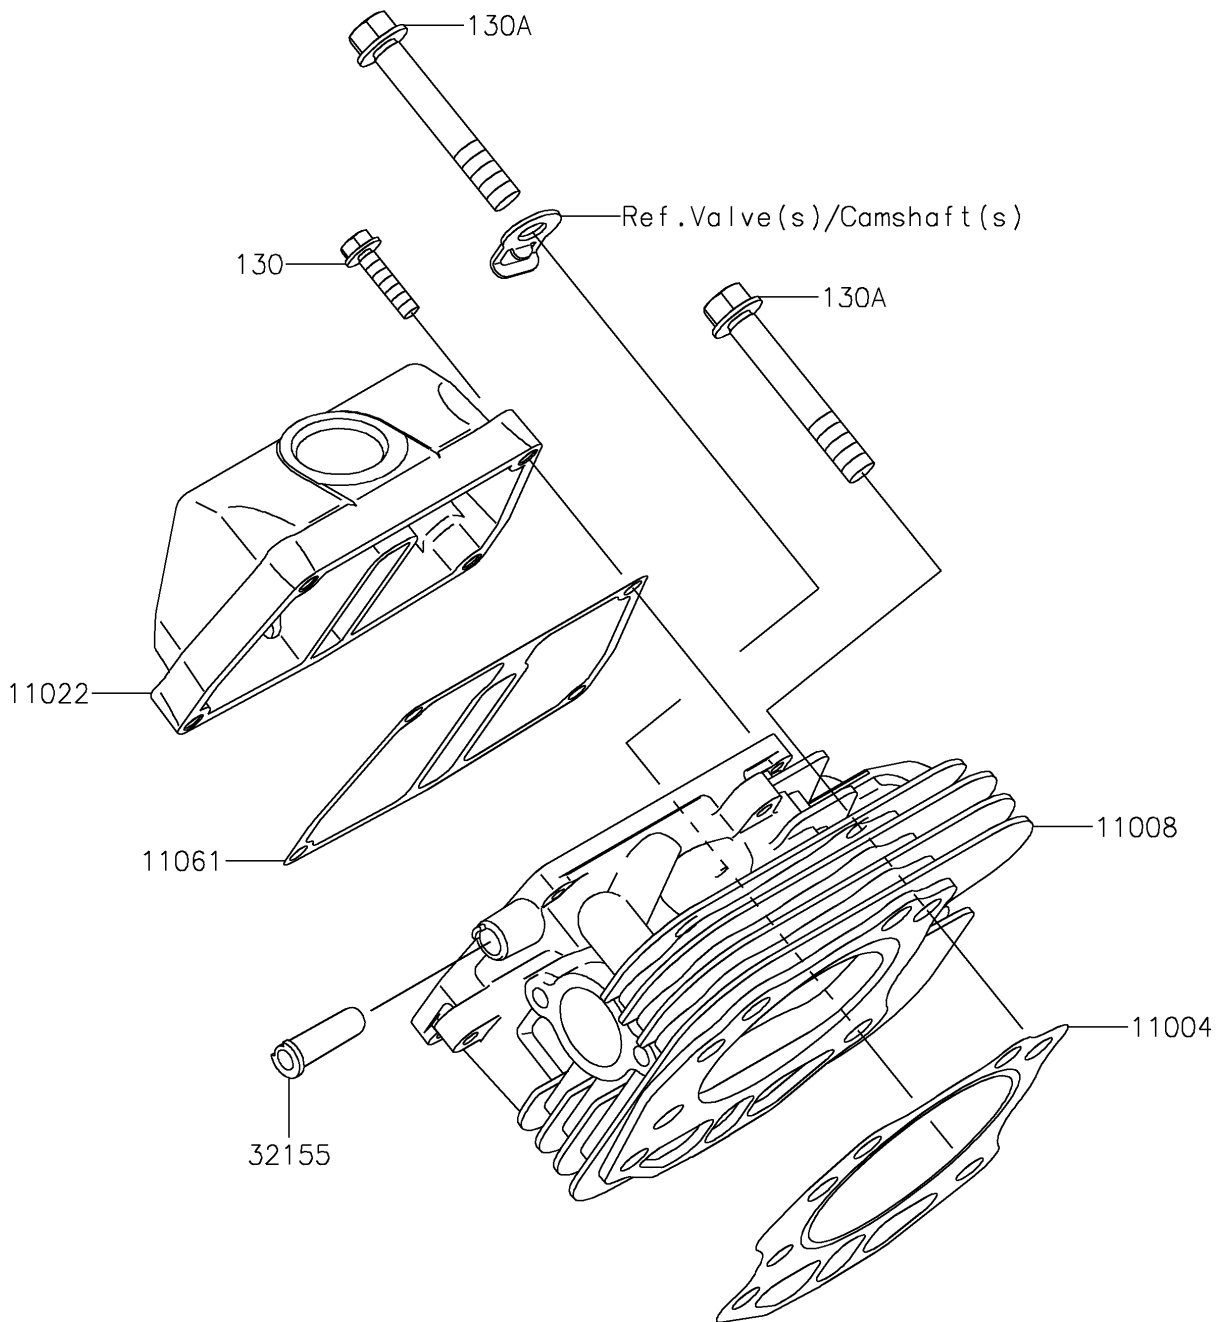

2020 MULE SX™

PARTS DIAGRAM

Cylinder Head

E1111

2020 MULE SX™

PARTS LIST

Cylinder Head

Kawasaki

Let the Good Times Roll®

ITEM NAME

PART NUMBER

QUANTITY
