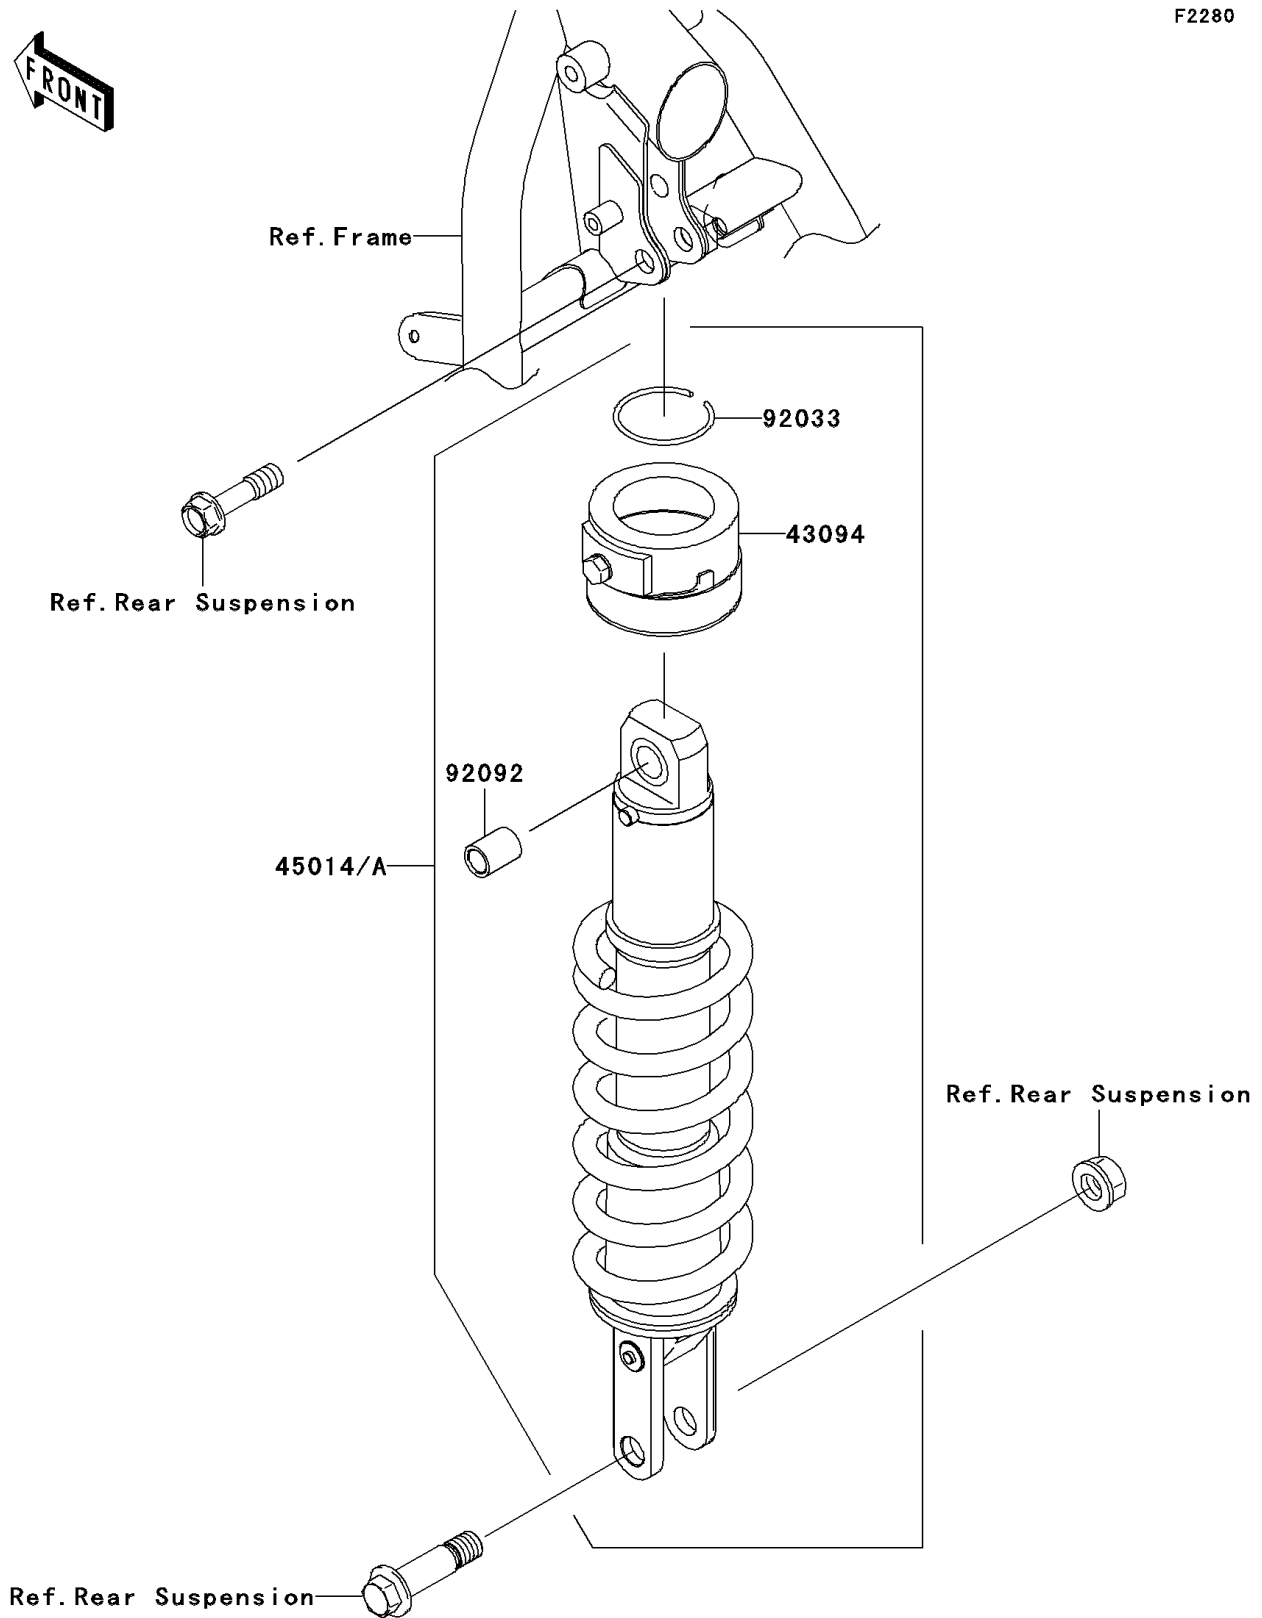

2009 KLR™ 650

PARTS DIAGRAM

Shock Absorber(s)

F2280

2009 KLR™ 650

PARTS LIST

Shock Absorber(s)

Kawasaki

Let the Good Times Roll®

ITEM NAME

PART NUMBER

QUANTITY
