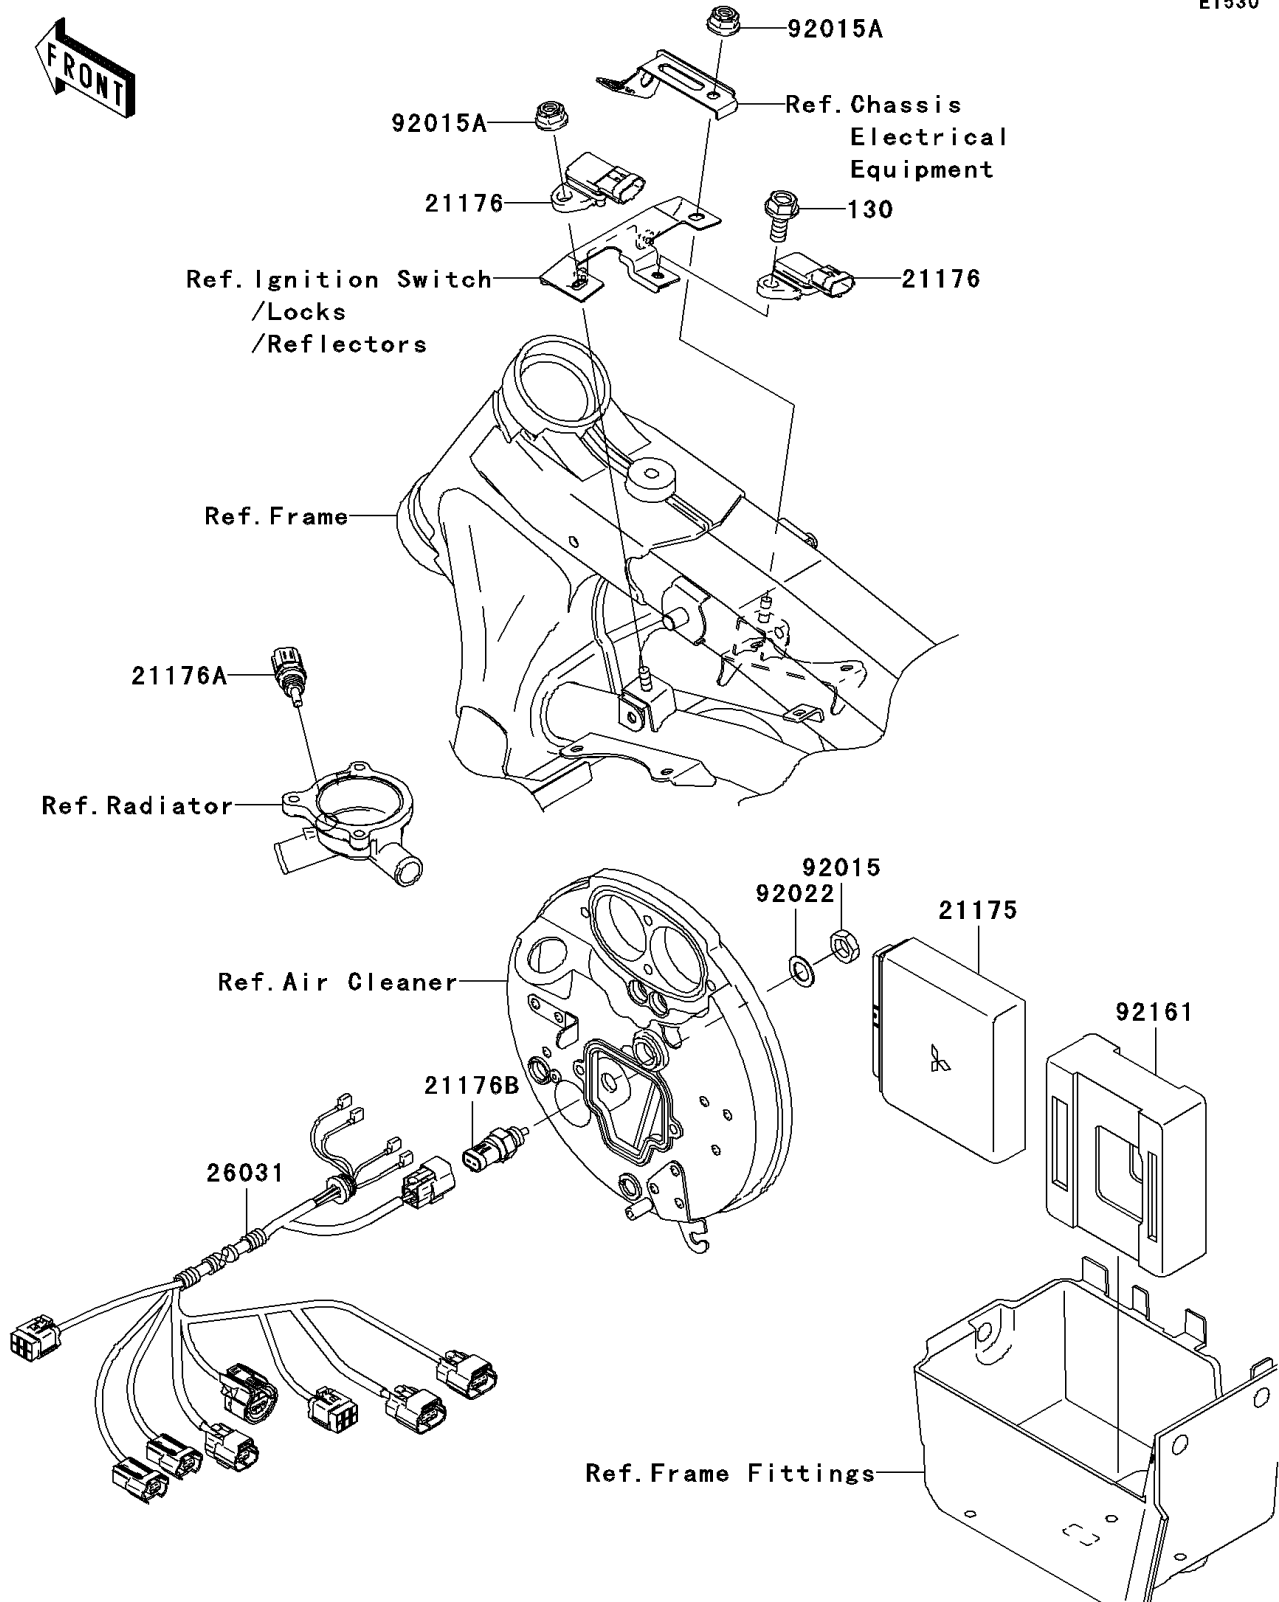

2008 Vulcan® 1600 Classic

PARTS DIAGRAM

Fuel Injection

E1530

2008 Vulcan® 1600 Classic

PARTS LIST

Fuel Injection

ITEM NAME

PART NUMBER

QUANTITY
