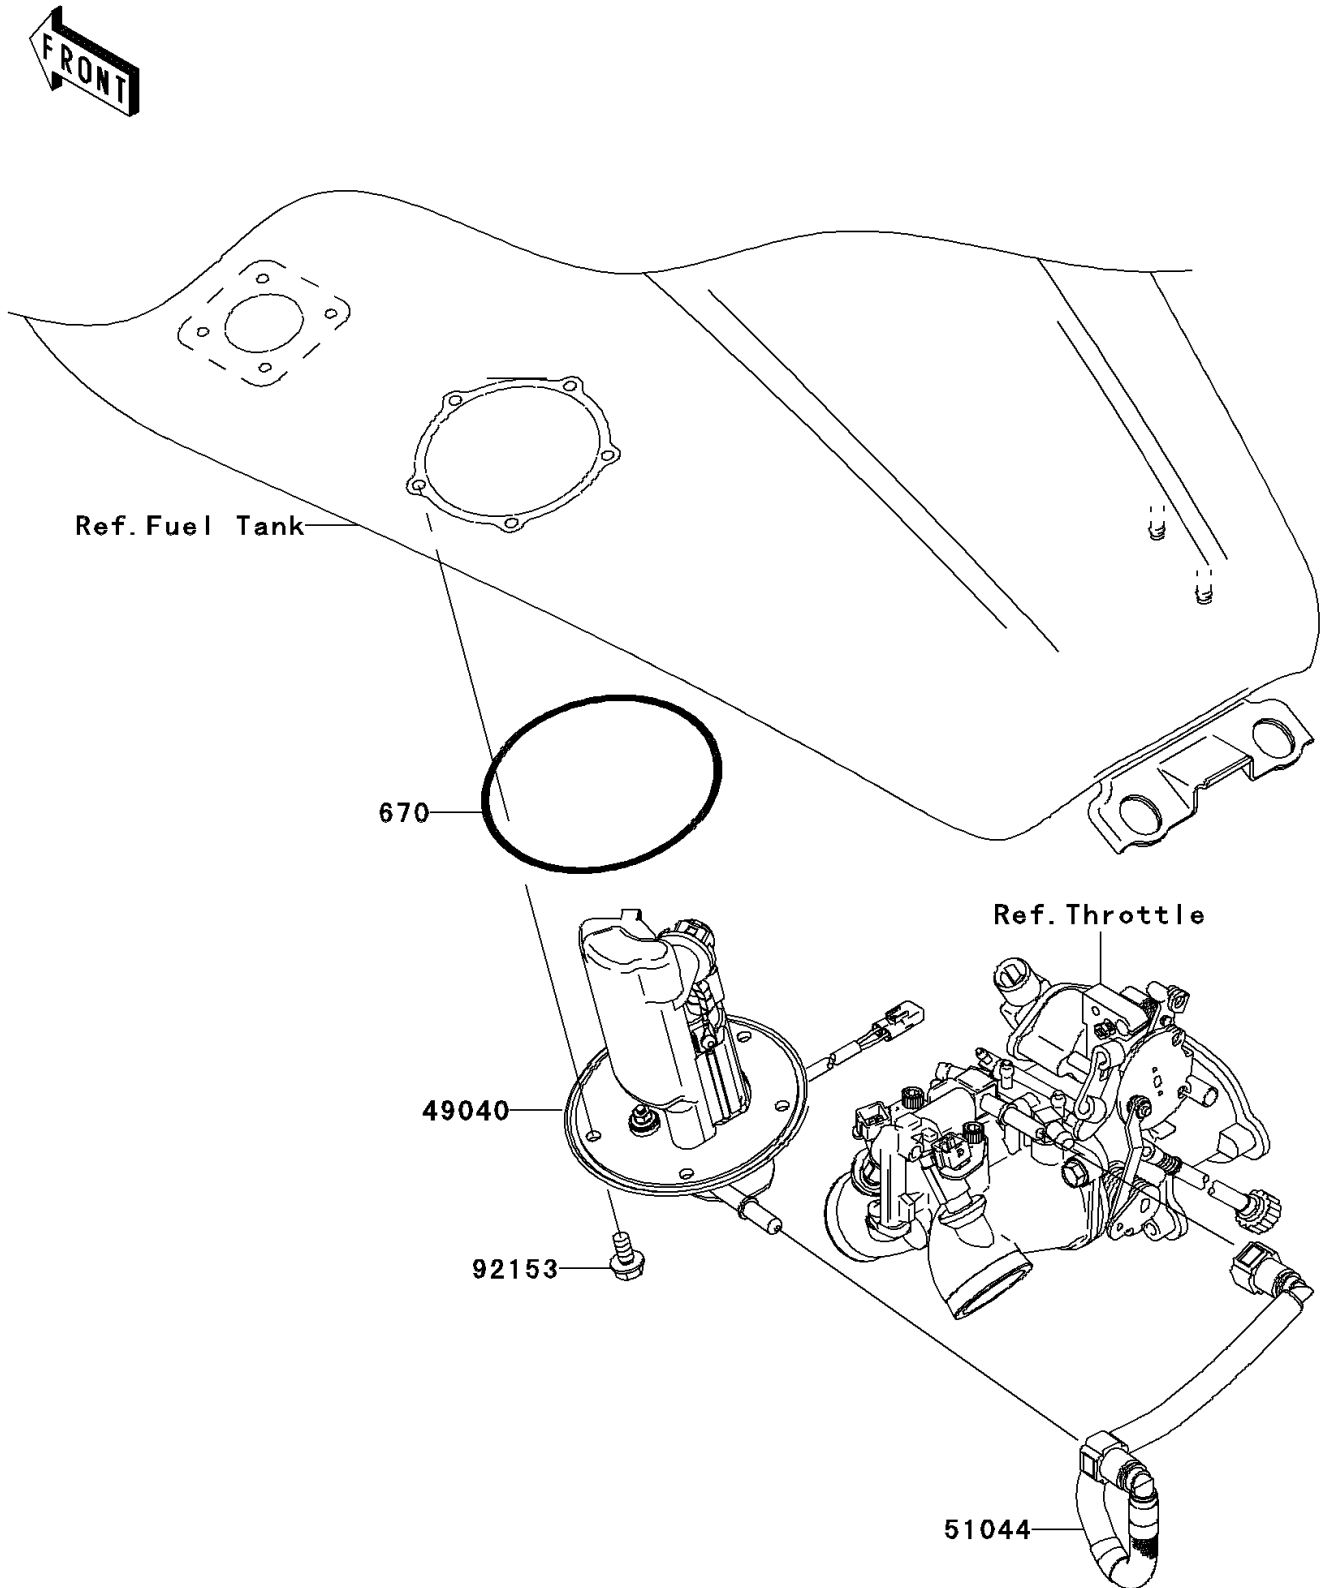

2008 Vulcan® 1600 Classic

PARTS DIAGRAM

Fuel Pump

E1520

2008 Vulcan® 1600 Classic

PARTS LIST

Fuel Pump

ITEM NAME

PART NUMBER

QUANTITY
