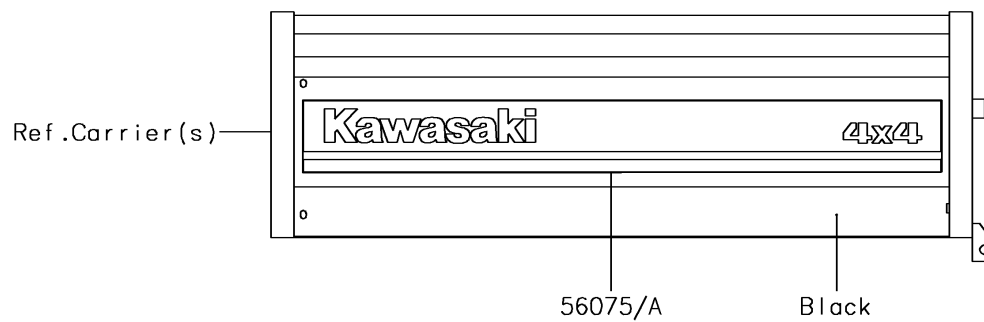

2019 MULE SX™ 4x4 SE

PARTS DIAGRAM

Decals(White)(NKF)

Kawasaki

Let the Good Times Roll®

F2861C

2019 MULE SX™ 4x4 SE

PARTS LIST

Decals(White)(NKF)

ITEM NAME	PART NUMBER	QUANTITY
MARK,KAWASAKI (Ref # 56052)	56052-1809	1
MARK,FR FENDER,MULE SX (Ref # 56054)	56054-2404	2
PATTERN,SIDE PLATE,LH (Ref # 56075)	56075-4248	1
PATTERN,SIDE PLATE,RH (Ref # 56075A)	56075-4249	1