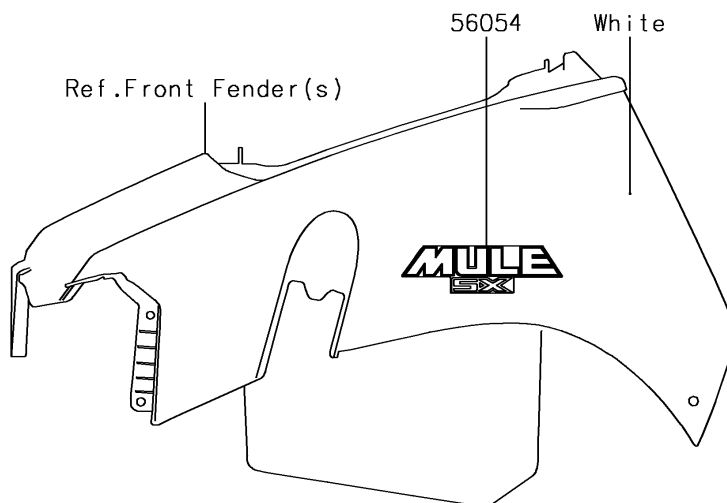

2019 MULE SX™ 4x4 SE

PARTS DIAGRAM

Decals(White)(NKF)

Kawasaki

Let the Good Times Roll®

F2861C

2019 MULE SX™ 4x4 SE

PARTS LIST

Decals(White)(NKF)

ITEM NAME	PART NUMBER	QUANTITY
MARK,KAWASAKI (Ref # 56052)	56052-1809	1
MARK,FR FENDER,MULE SX (Ref # 56054)	56054-2404	2
PATTERN,SIDE PLATE,LH (Ref # 56075)	56075-4248	1
PATTERN,SIDE PLATE,RH (Ref # 56075A)	56075-4249	1