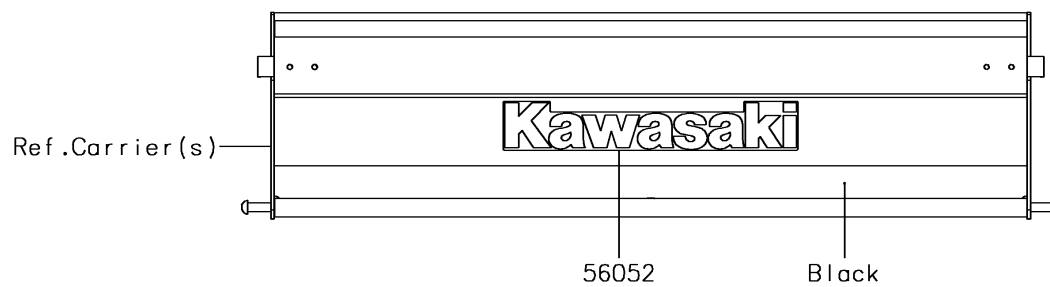

2019 MULE SX™ 4x4 SE

PARTS DIAGRAM

Decals(White)(NKF)

Kawasaki

Let the Good Times Roll®

F2861C

2019 MULE SX™ 4x4 SE

PARTS LIST

Decals(White)(NKF)

ITEM NAME	PART NUMBER	QUANTITY
MARK,KAWASAKI (Ref # 56052)	56052-1809	1
MARK,FR FENDER,MULE SX (Ref # 56054)	56054-2404	2
PATTERN,SIDE PLATE,LH (Ref # 56075)	56075-4248	1
PATTERN,SIDE PLATE,RH (Ref # 56075A)	56075-4249	1