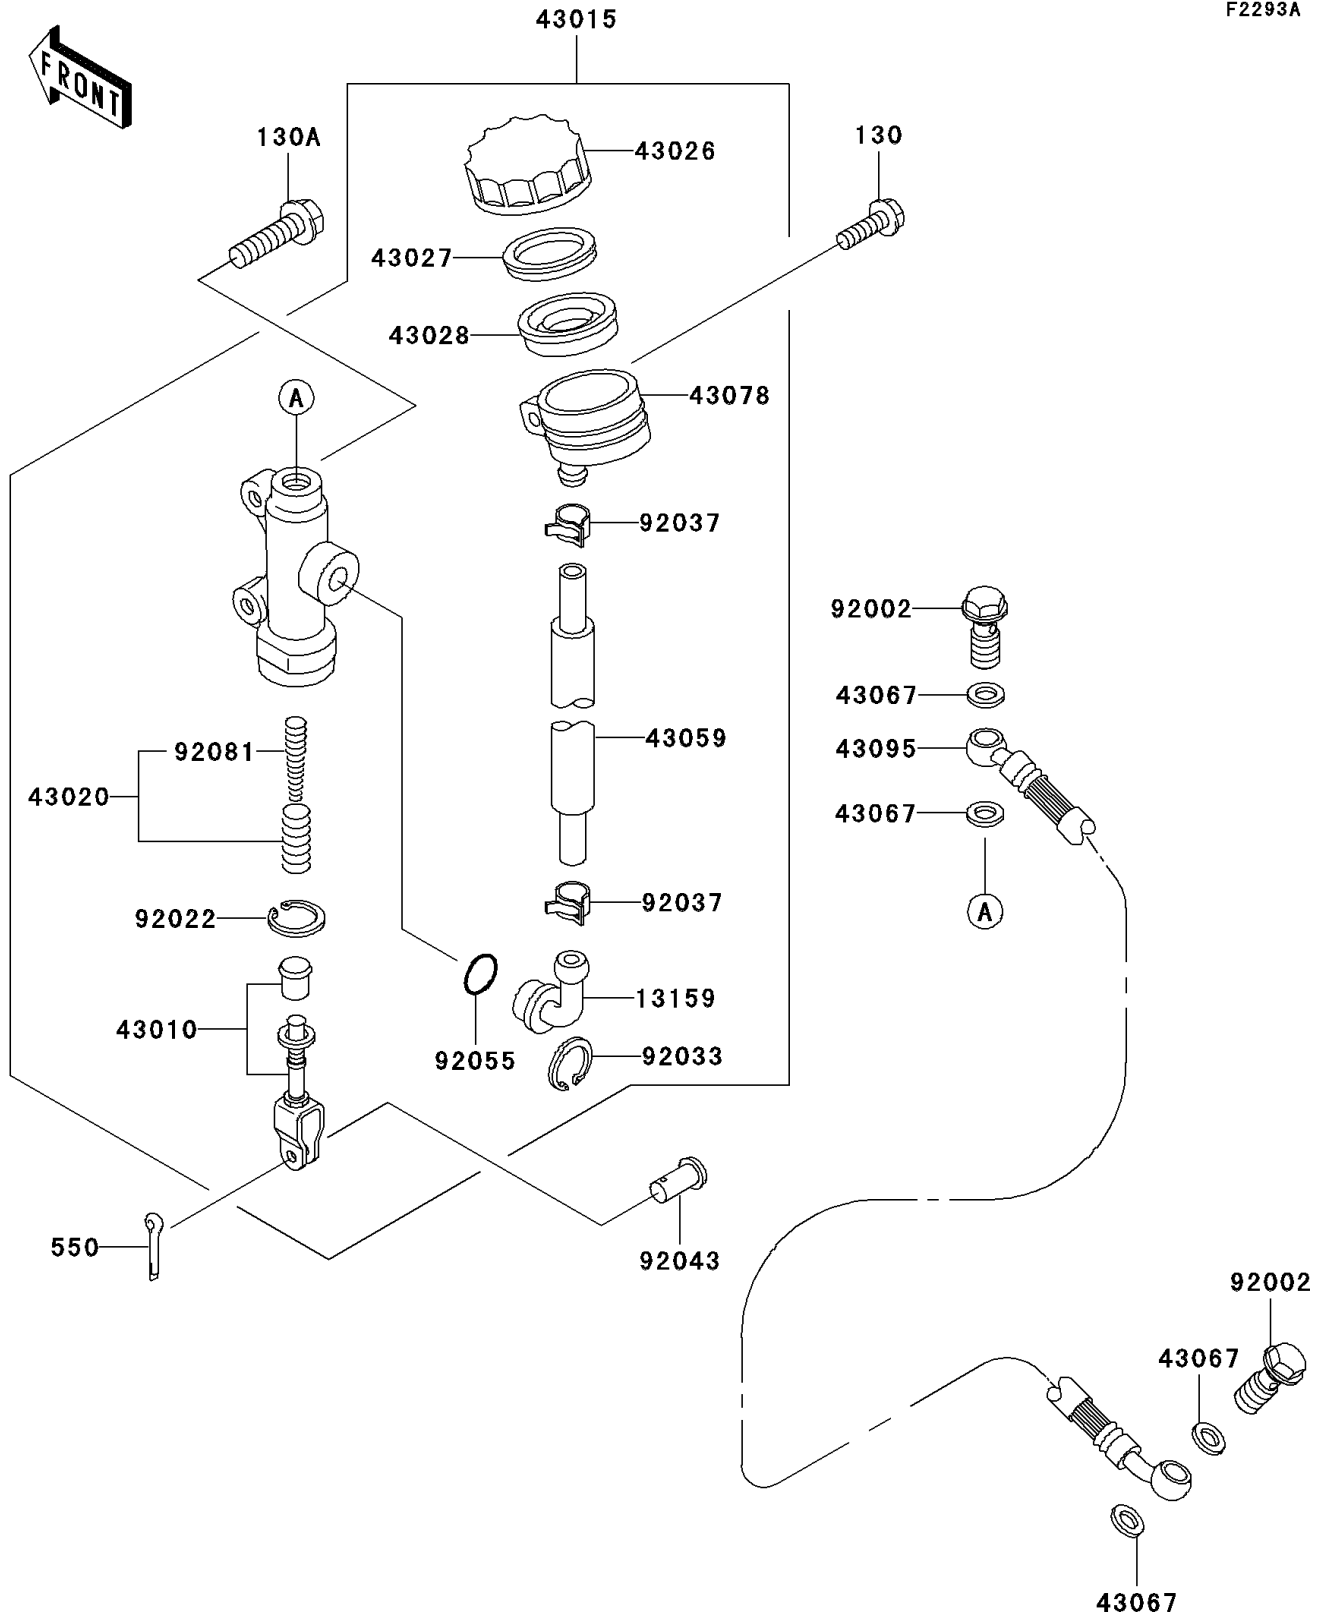

## PARTS DIAGRAM

### Rear Master Cylinder(P21/P22/P24)

F2293A

# 2005 Police 1000

## PARTS LIST

Rear Master Cylinder(P21/P22/P24)

**ITEM NAME**

**PART NUMBER**

**QUANTITY**

---