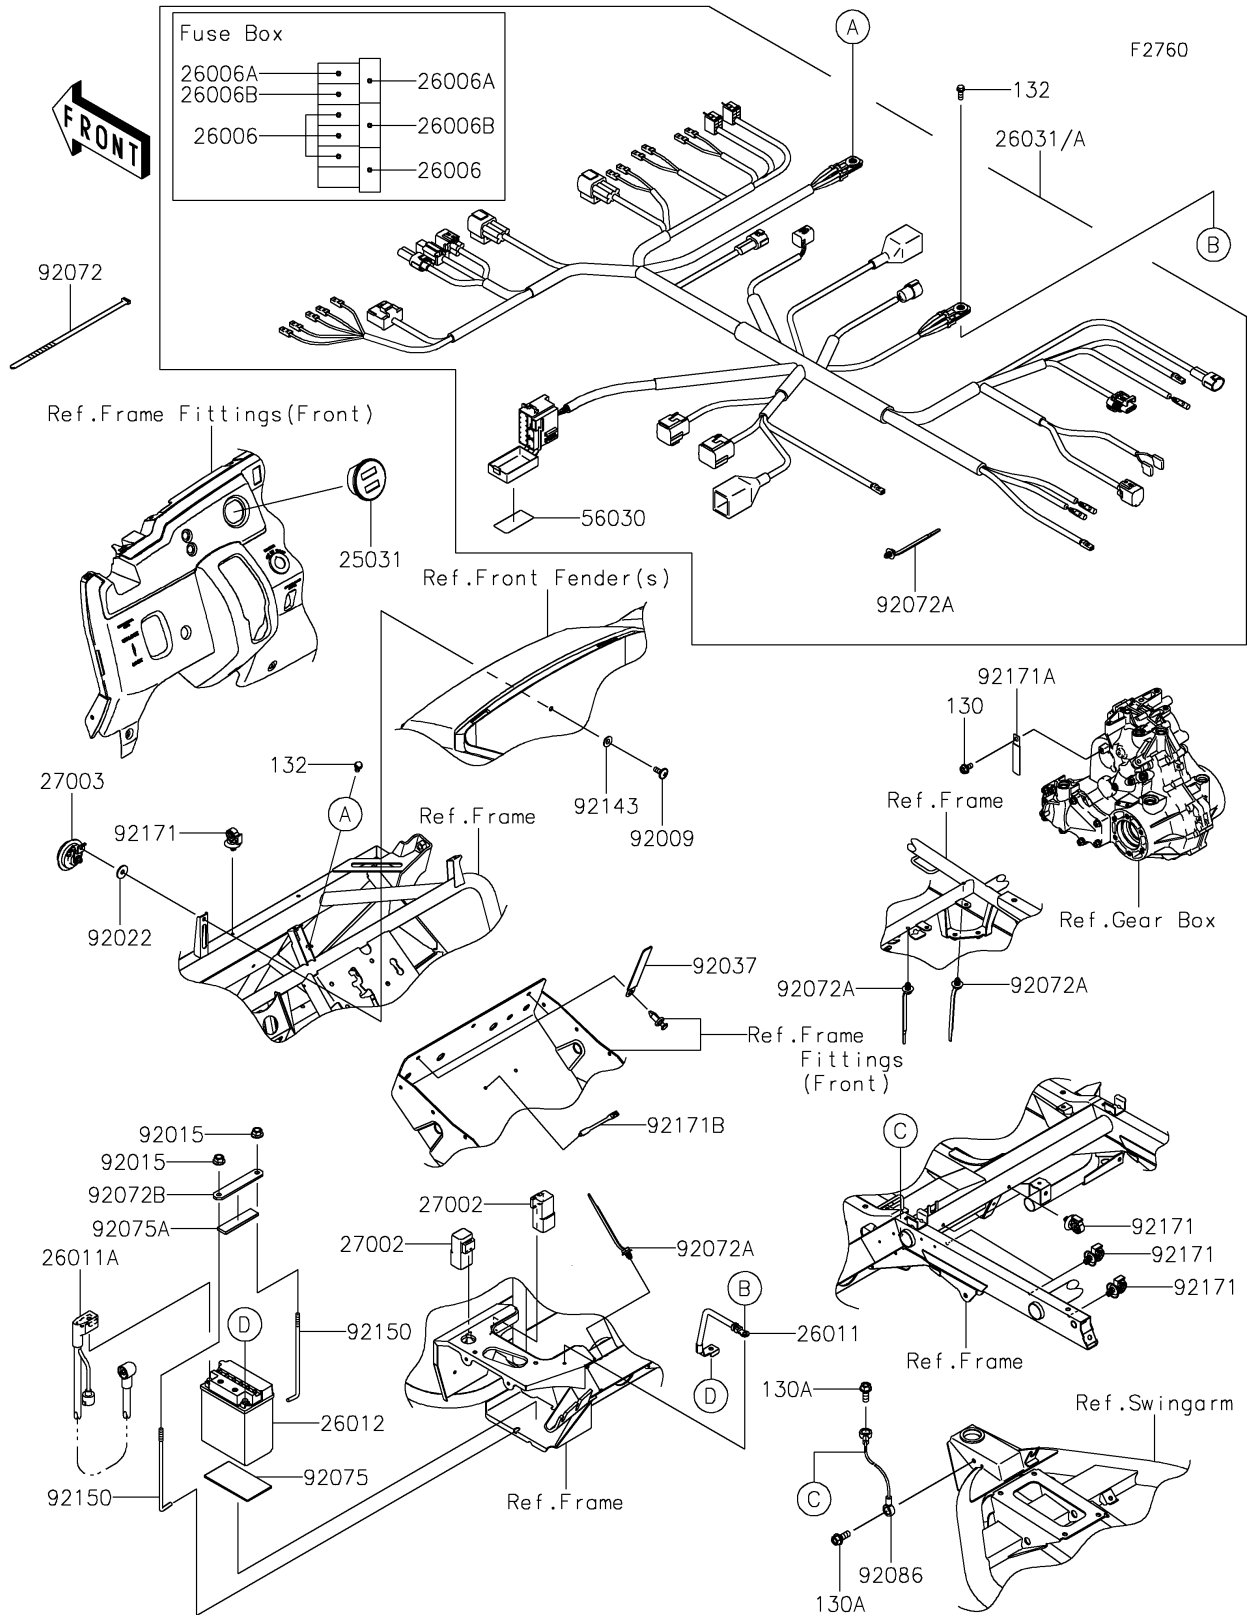

2017 Mule SX 4X4 SE

PARTS DIAGRAM

Chassis Electrical Equipment

2017 Mule SX 4X4 SE

PARTS LIST

Chassis Electrical Equipment

ITEM NAME

PART NUMBER

QUANTITY
