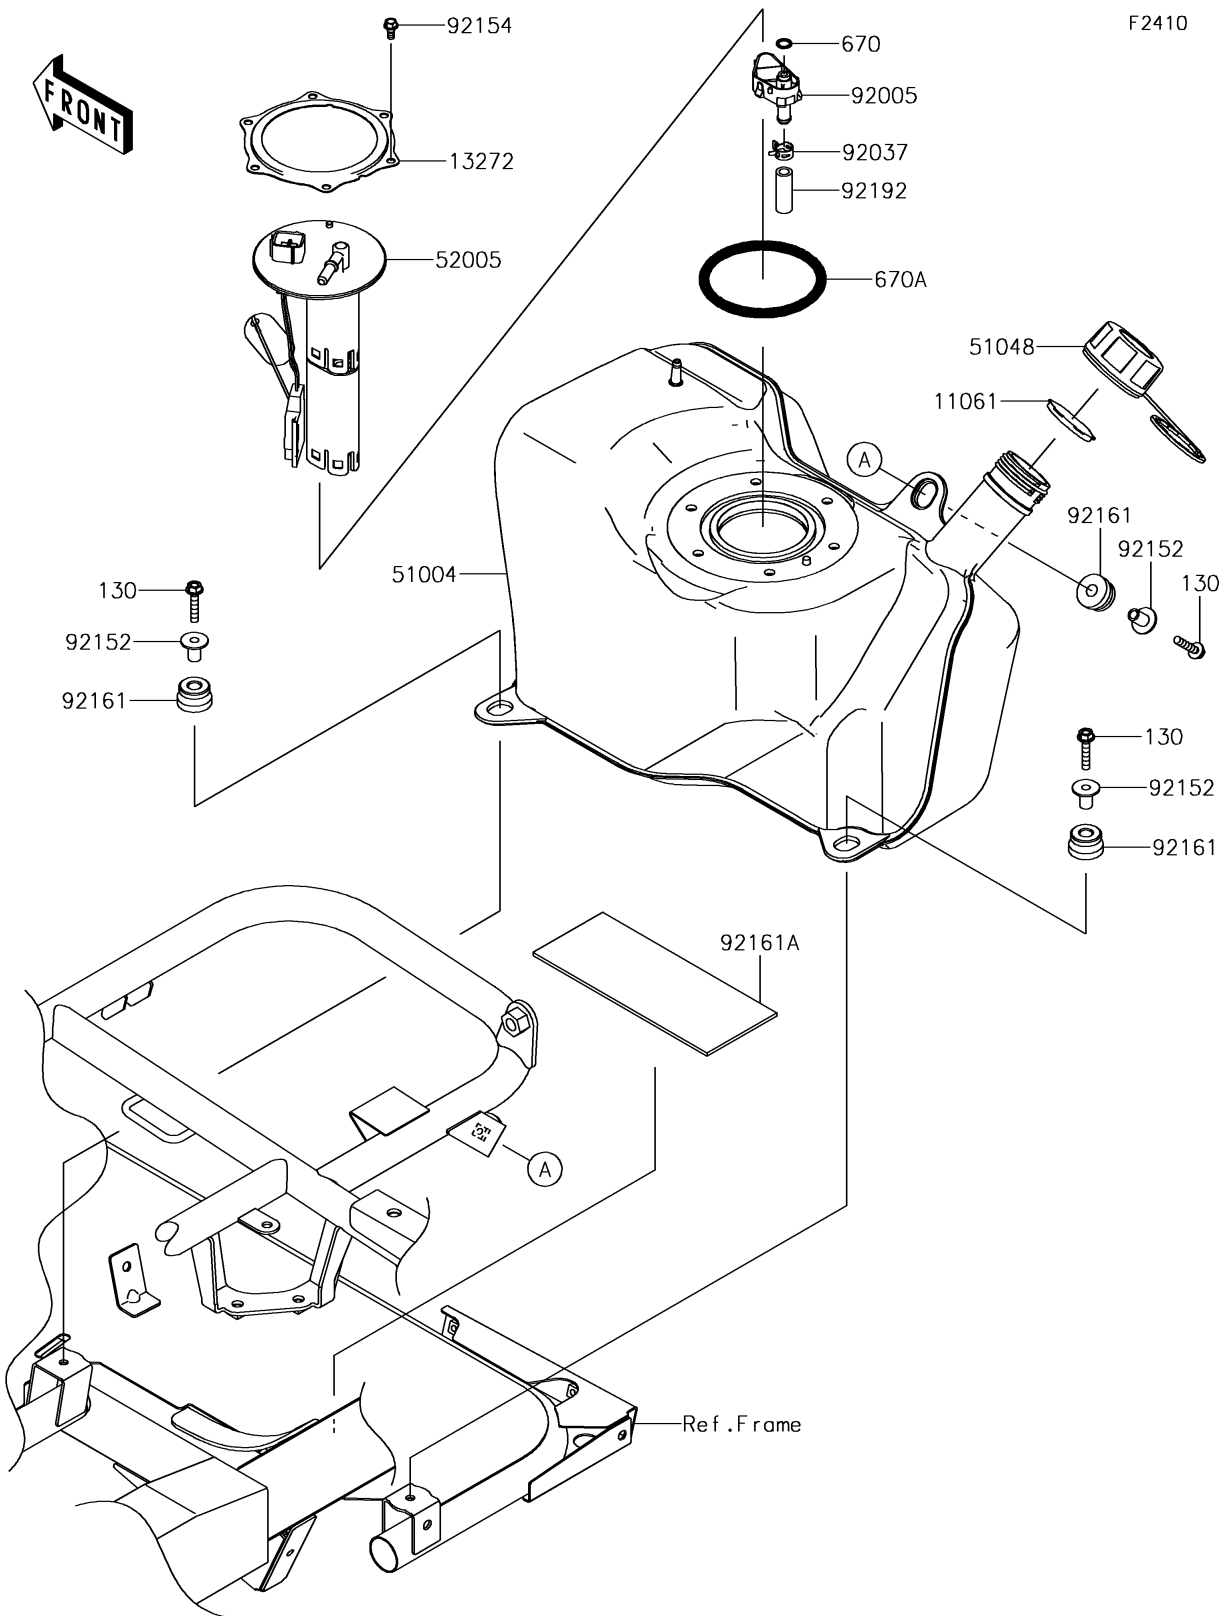

## PARTS DIAGRAM

### Fuel Tank

## PARTS LIST

### Fuel Tank

ITEM NAME	PART NUMBER	QUANTITY
GASKET,FUEL TANK CAP (Ref # 11061)	11061-0395	1
PLATE (Ref # 13272)	13272-1398	1
TANK-FUEL (Ref # 51004)	51004-0010	1
CAP-ASSY-TANK,FUEL (Ref # 51048)	51048-0026	1
GAUGE,FUEL (Ref # 52005)	52005-0757	1
FITTING (Ref # 92005)	92005-0813	1
CLAMP,HOSE CLIP (Ref # 92037)	92037-1181	1
COLLAR,6.8X10X18.1 (Ref # 92152)	92152-1867	3
BOLT,FUEL PUMP (Ref # 92154)	92154-1326	6
DAMPER,10X28X17 (Ref # 92161)	92161-1614	3
DAMPER,80X200X3.175 (Ref # 92161A)	92161-1645	1
TUBE,8X13X37 (Ref # 92192)	92192-1622	1
BOLT-FLANGED,6X30 (Ref # 130)	130BA0630	3
O RING,9MM (Ref # 670)	670E1509	1
O RING (Ref # 670A)	670E5090	1