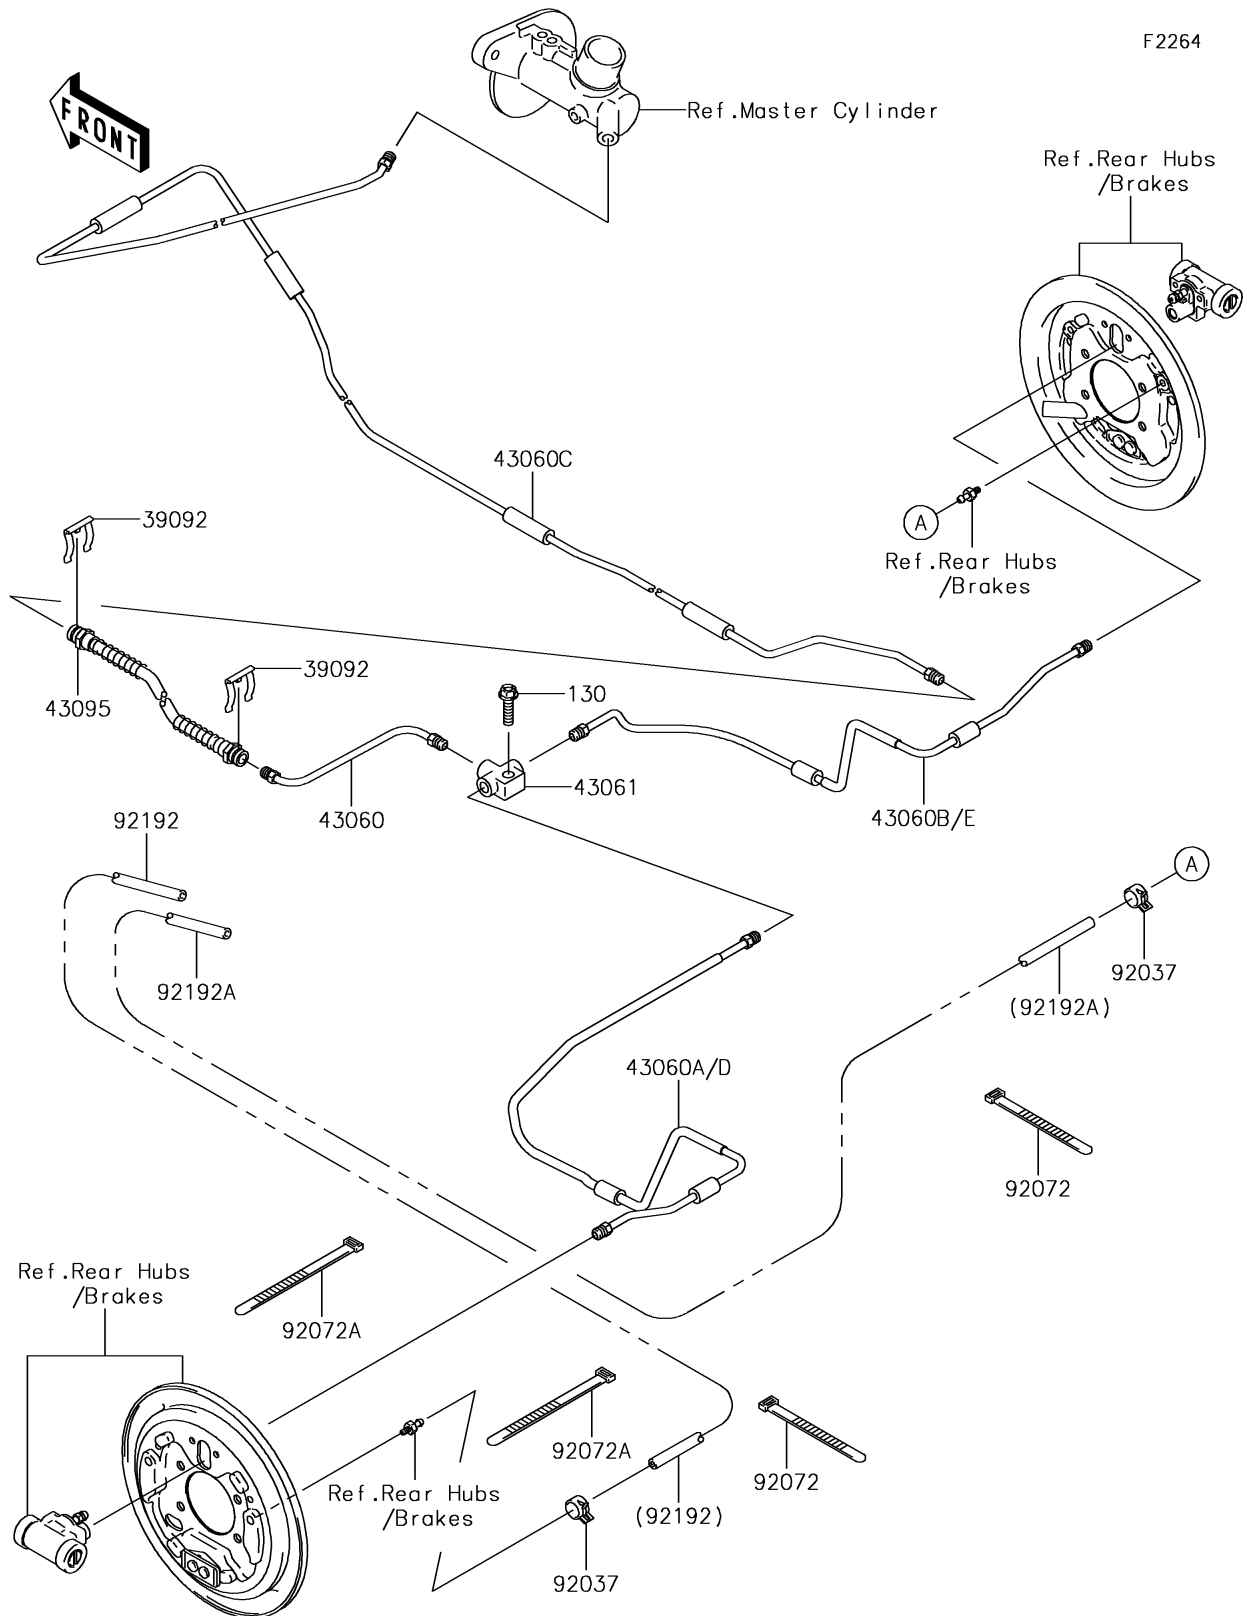

2017 Mule SX 4X4 SE

PARTS DIAGRAM

Rear Brake Piping

2017 Mule SX 4X4 SE

PARTS LIST

Rear Brake Piping

ITEM NAME

PART NUMBER

QUANTITY
