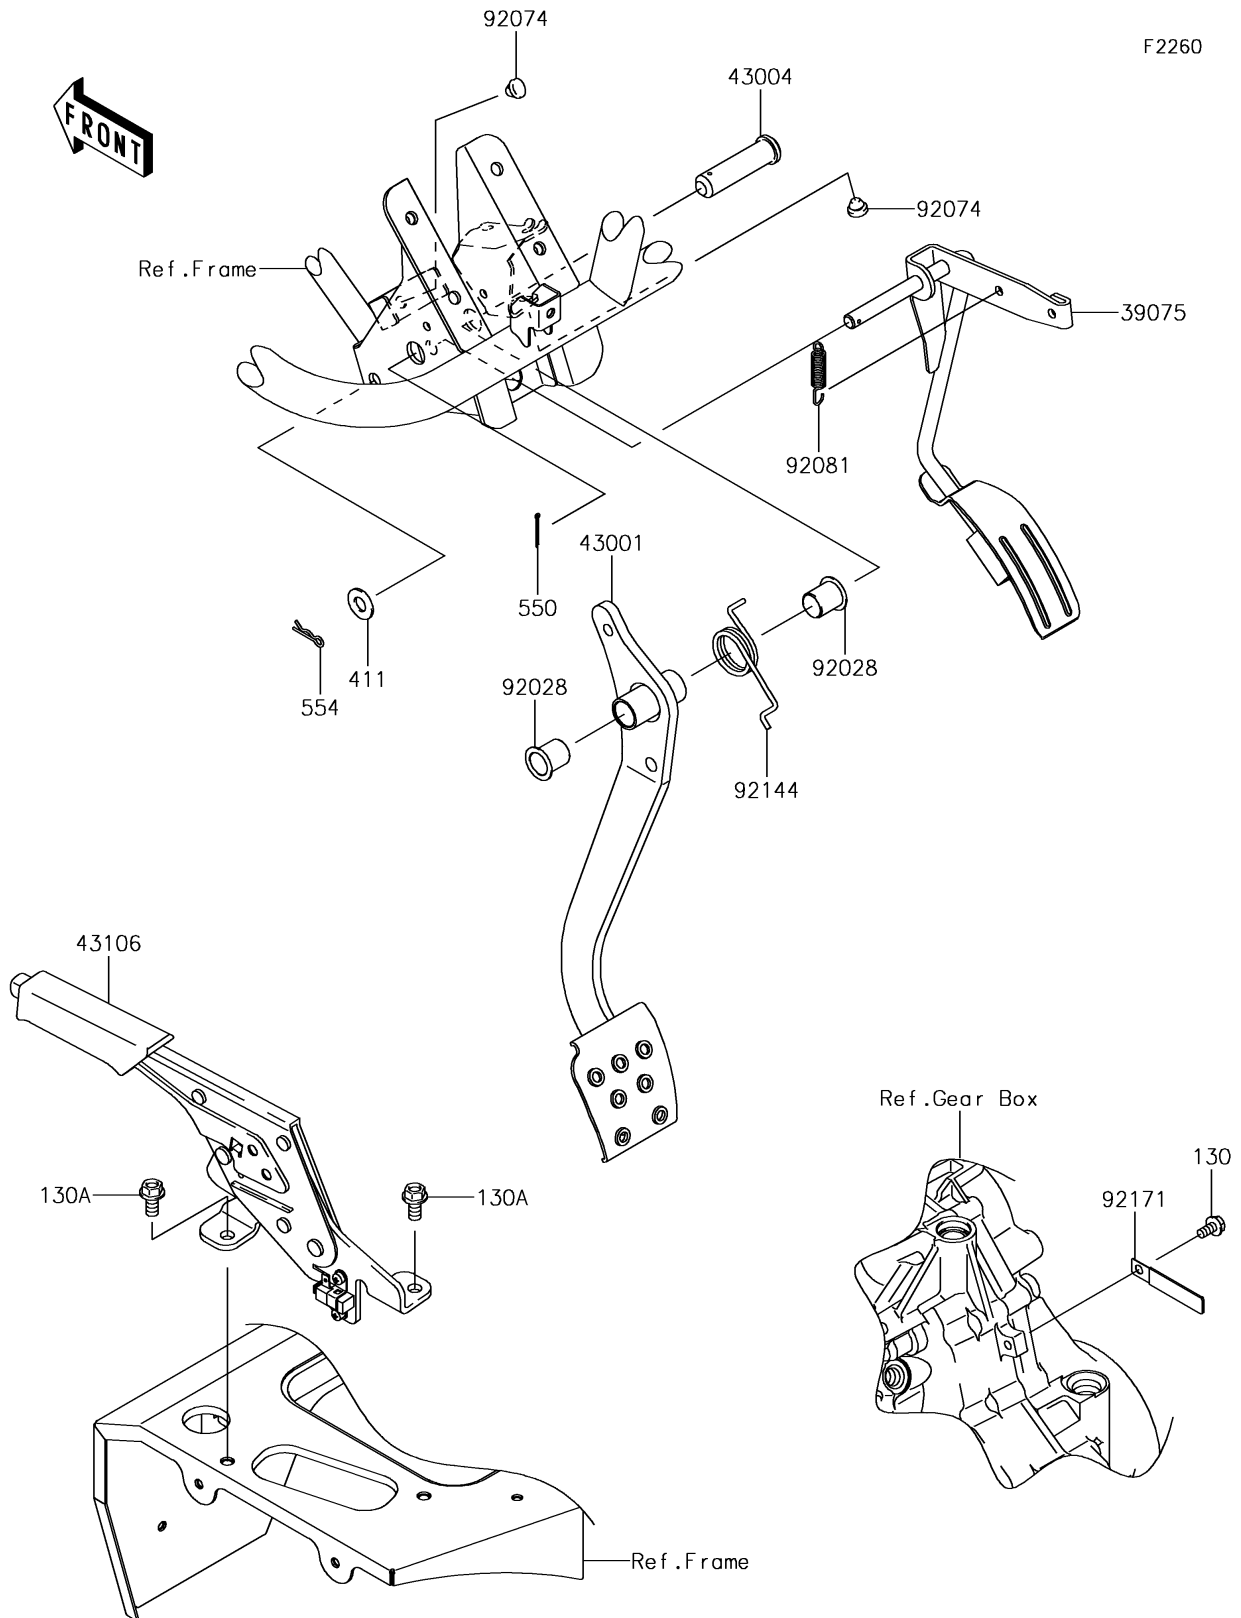

## PARTS DIAGRAM

### Brake Pedal/Throttle Lever

# 2017 Mule SX 4X4 SE

## PARTS LIST

Brake Pedal/Throttle Lever

**ITEM NAME**

**PART NUMBER**

**QUANTITY**

---