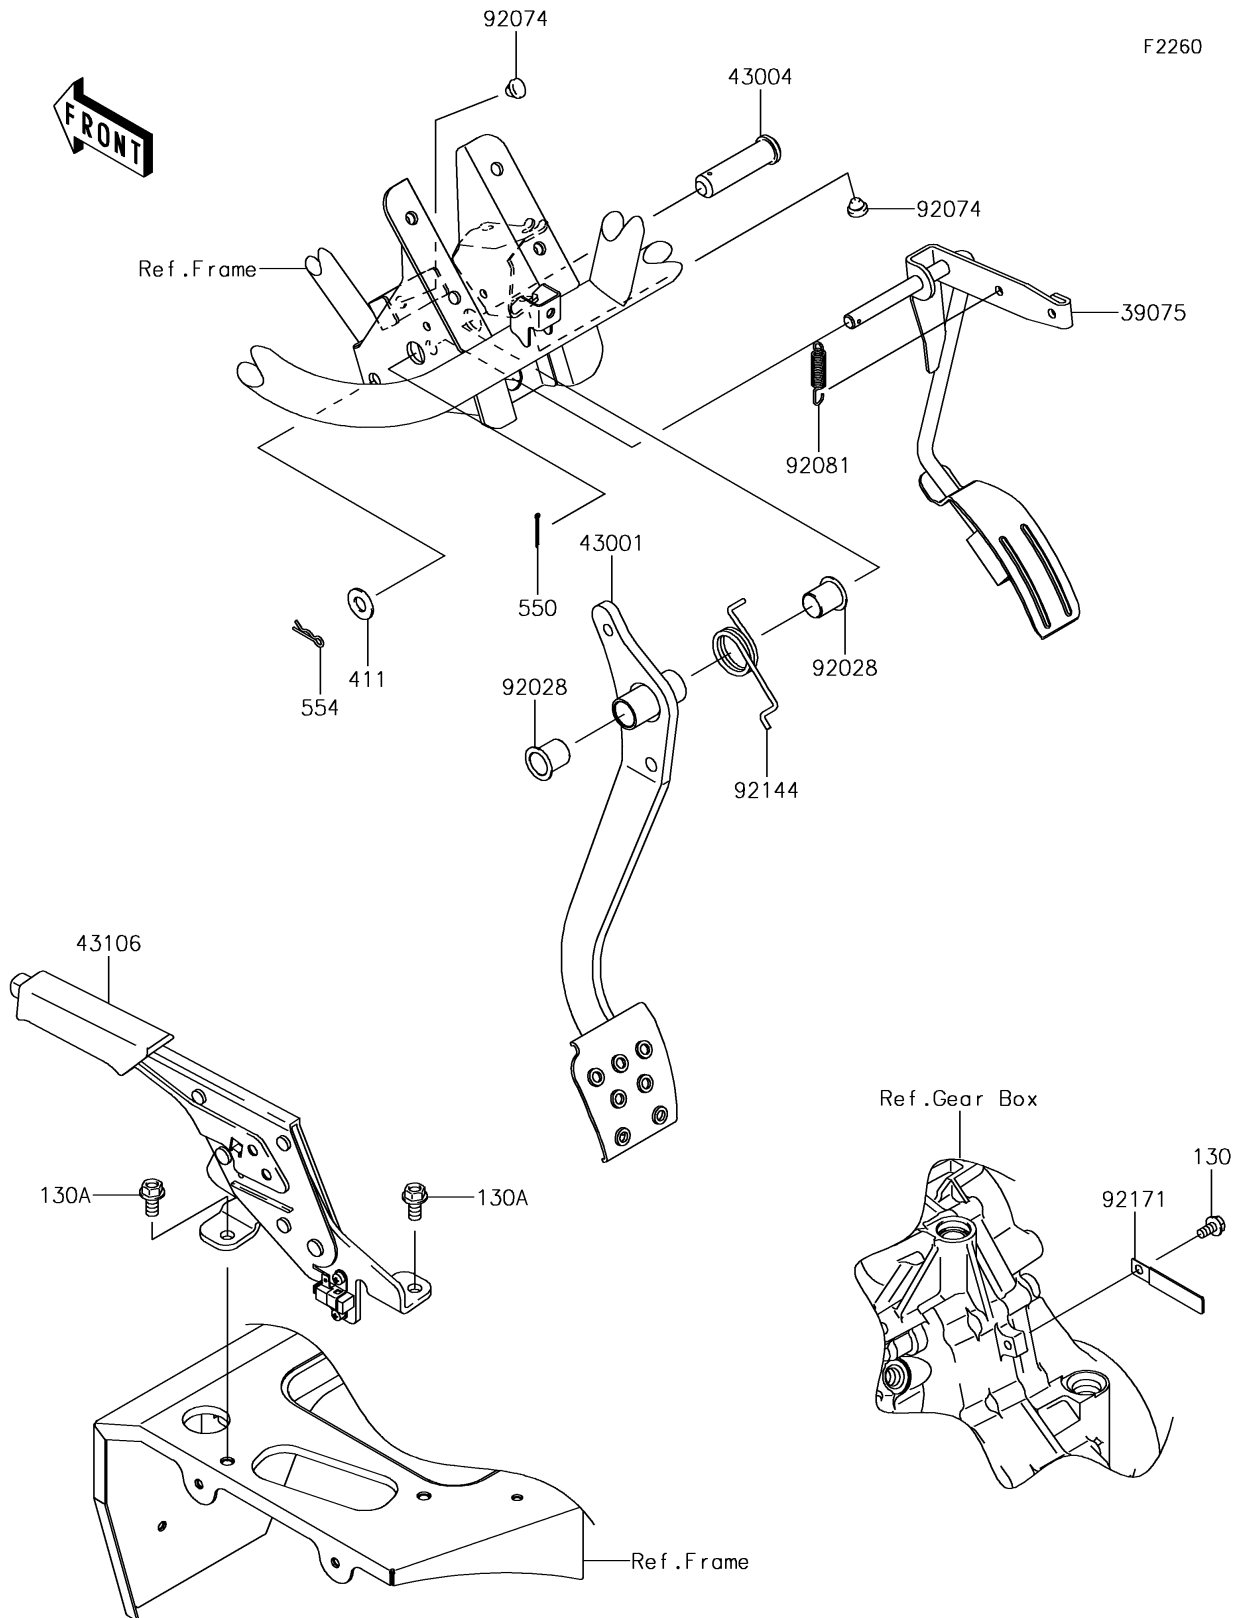

2017 Mule SX 4X4 SE

PARTS DIAGRAM

Brake Pedal/Throttle Lever

2017 Mule SX 4X4 SE

PARTS LIST

Brake Pedal/Throttle Lever

ITEM NAME	PART NUMBER	QUANTITY
LEVER-THROTTLE (Ref # 39075)	39075-0022	1
LEVER-BRAKE,PEDAL (Ref # 43001)	43001-0751	1
SHAFT-BRAKE (Ref # 43004)	43004-1128	1
LEVER-ASSY-PARKING BRAKE (Ref # 43106)	43106-0005	1
BUSHING (Ref # 92028)	92028-1571	2
PLUG,7X2 (Ref # 92074)	92074-028	2
SPRING (Ref # 92081)	92081-1922	1
SPRING (Ref # 92144)	92144-1536	1
CLAMP,L=60 (Ref # 92171)	92171-0652	1
BOLT-FLANGED,6X12 (Ref # 130)	130AA0612	1
BOLT-FLANGED,8X16 (Ref # 130A)	130AA0816	2
WASHER-PLAIN,10MM (Ref # 411)	411AA1000	1
PIN-COTTER,2.5X25 (Ref # 550)	550AA2525	1
PIN-SNAP,10MM (Ref # 554)	554DA1000	1