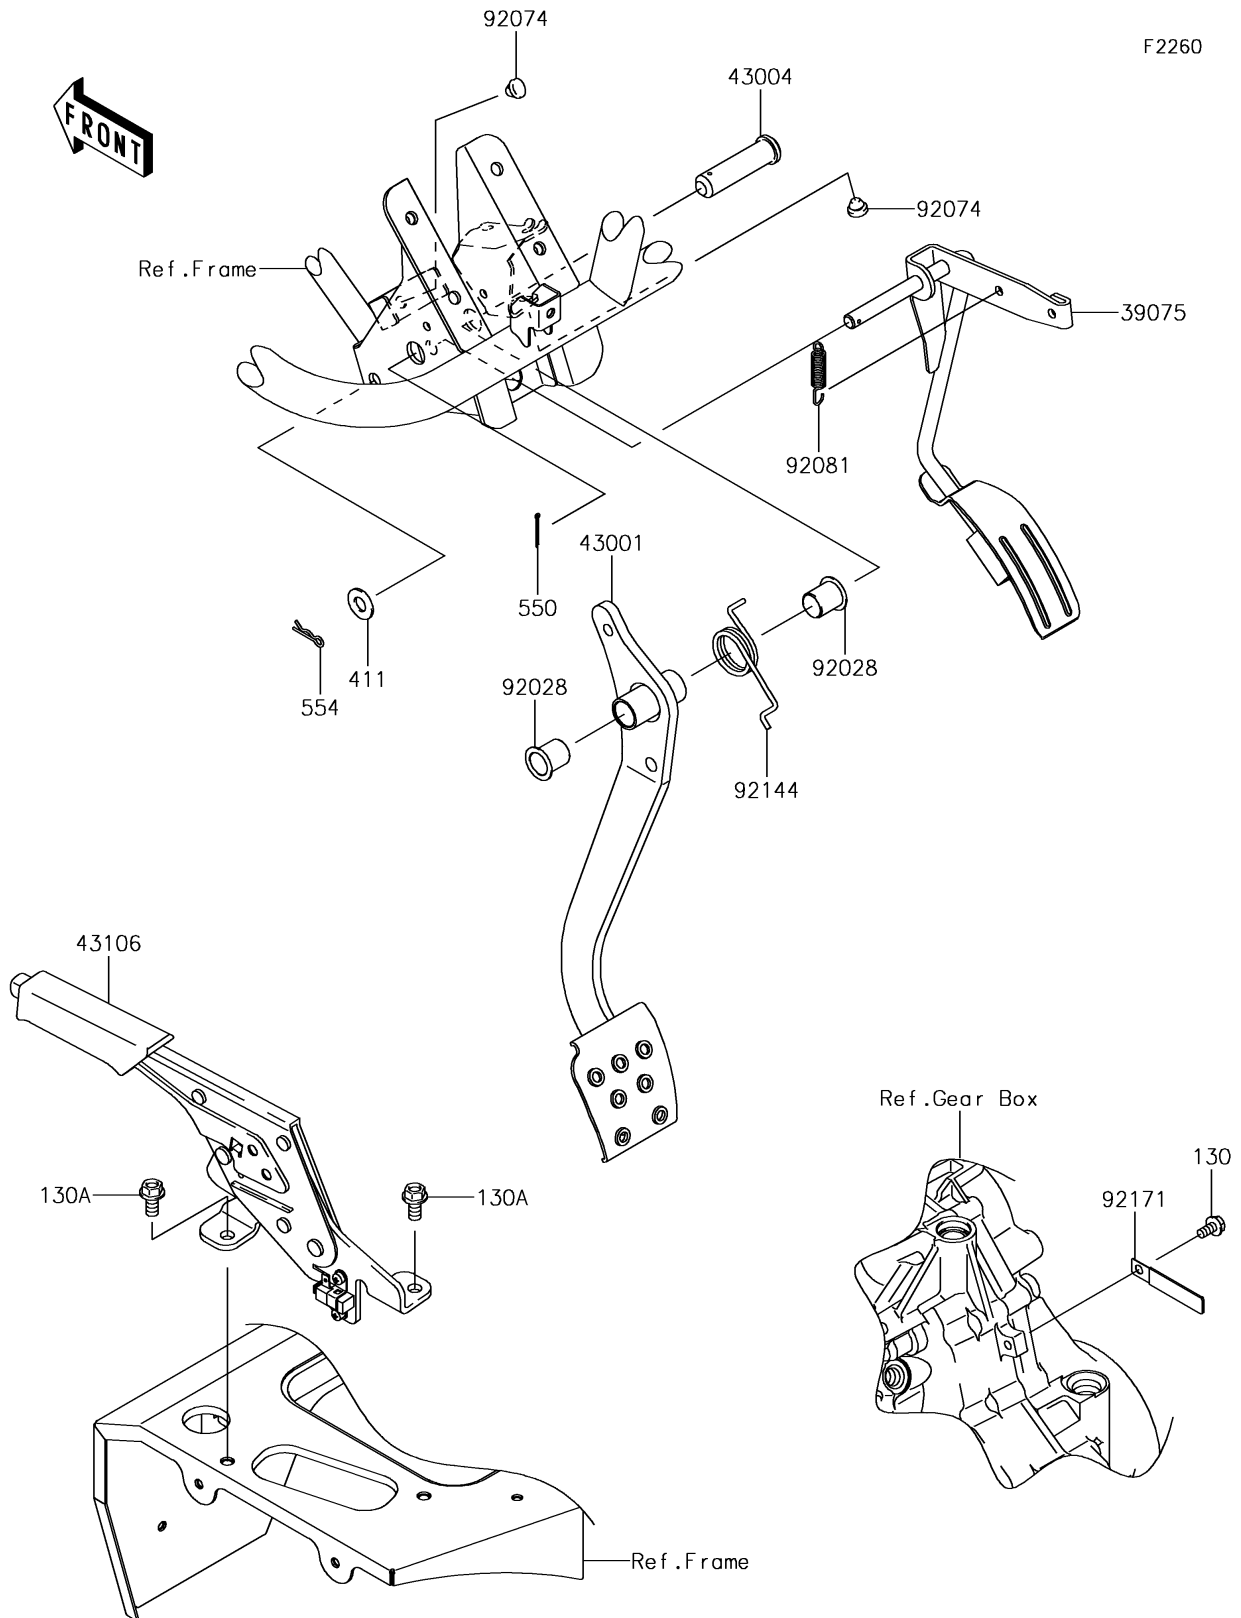

2017 MULE SX™ 4x4 SE

PARTS DIAGRAM

Brake Pedal/Throttle Lever

2017 MULE SX™ 4x4 SE

PARTS LIST

Brake Pedal/Throttle Lever

ITEM NAME

PART NUMBER

QUANTITY
