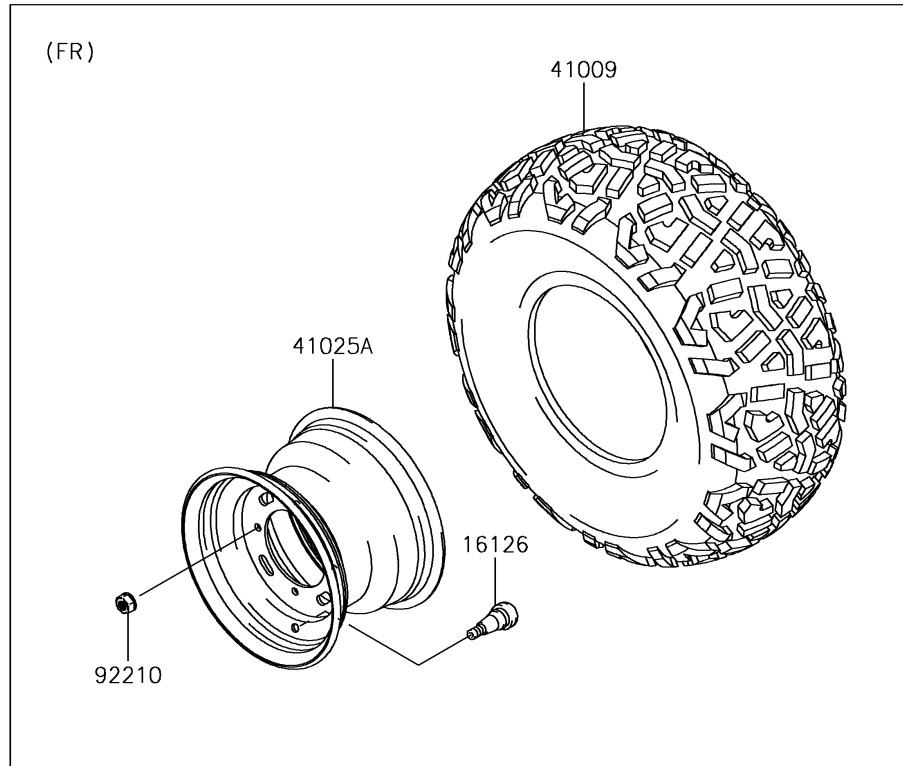

2019 MULE SX™ 4x4 SE

PARTS DIAGRAM

Wheels/Tires

F2210

2019 MULE SX™ 4x4 SE

PARTS LIST

Wheels/Tires

ITEM NAME	PART NUMBER	QUANTITY
VALVE (Ref # 16126)	16126-4001	4
TIRE,FR,24X9.00-10 4PR,K968M (Ref # 41009)	41009-0765	2
TIRE,RR,24X11.00-10 4PR,K968 (Ref # 41009A)	41009-0766	2
RIM,RR,10X8.5,F.S.BLACK (Ref # 41025)	41025-0039-397	2
RIM,FR,10X7.0 AT,F.S.BLACK (Ref # 41025A)	41025-0040-397	2
NUT,LOCK,10MM (Ref # 92210)	92210-1204	16