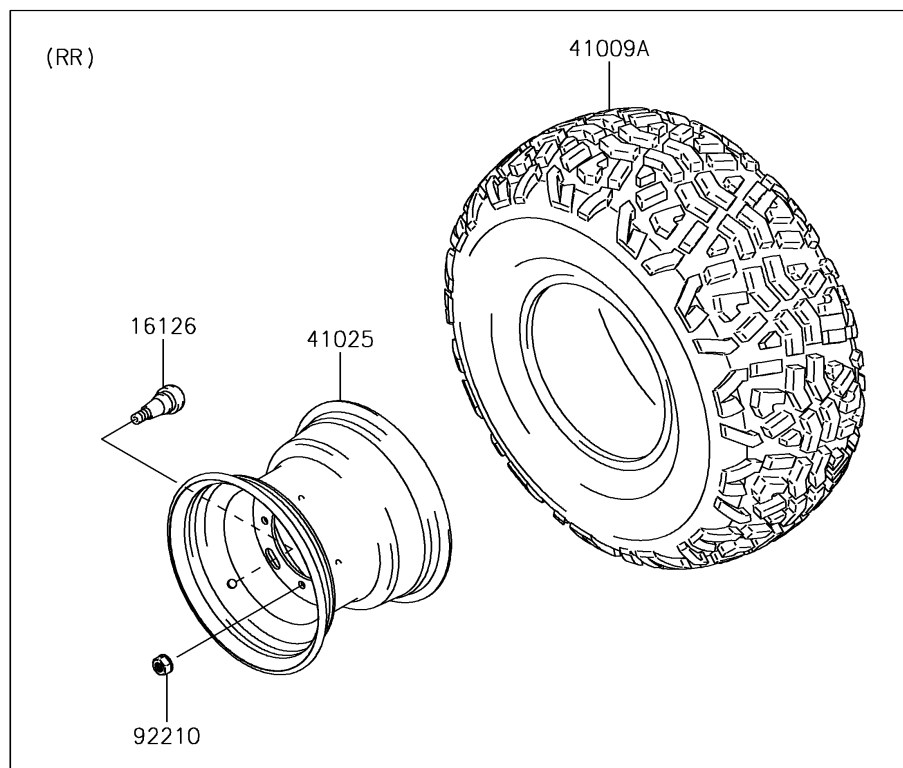

2019 MULE SX™ 4x4 SE

PARTS DIAGRAM

Wheels/Tires

F2210

2019 MULE SX™ 4x4 SE

PARTS LIST

Wheels/Tires

ITEM NAME	PART NUMBER	QUANTITY
VALVE (Ref # 16126)	16126-4001	4
TIRE,FR,24X9.00-10 4PR,K968M (Ref # 41009)	41009-0765	2
TIRE,RR,24X11.00-10 4PR,K968 (Ref # 41009A)	41009-0766	2
RIM,RR,10X8.5,F.S.BLACK (Ref # 41025)	41025-0039-397	2
RIM,FR,10X7.0 AT,F.S.BLACK (Ref # 41025A)	41025-0040-397	2
NUT,LOCK,10MM (Ref # 92210)	92210-1204	16