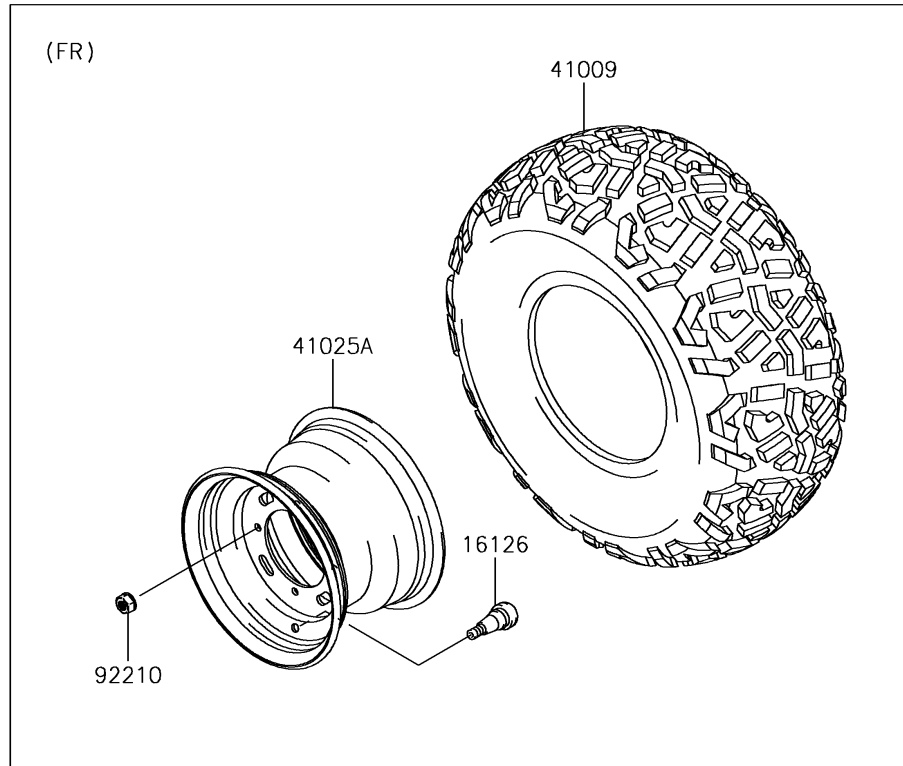

2017 MULE SX™ 4x4 SE

PARTS DIAGRAM

Wheels/Tires

F2210

2017 MULE SX™ 4x4 SE

PARTS LIST

Wheels/Tires

ITEM NAME

PART NUMBER

QUANTITY
