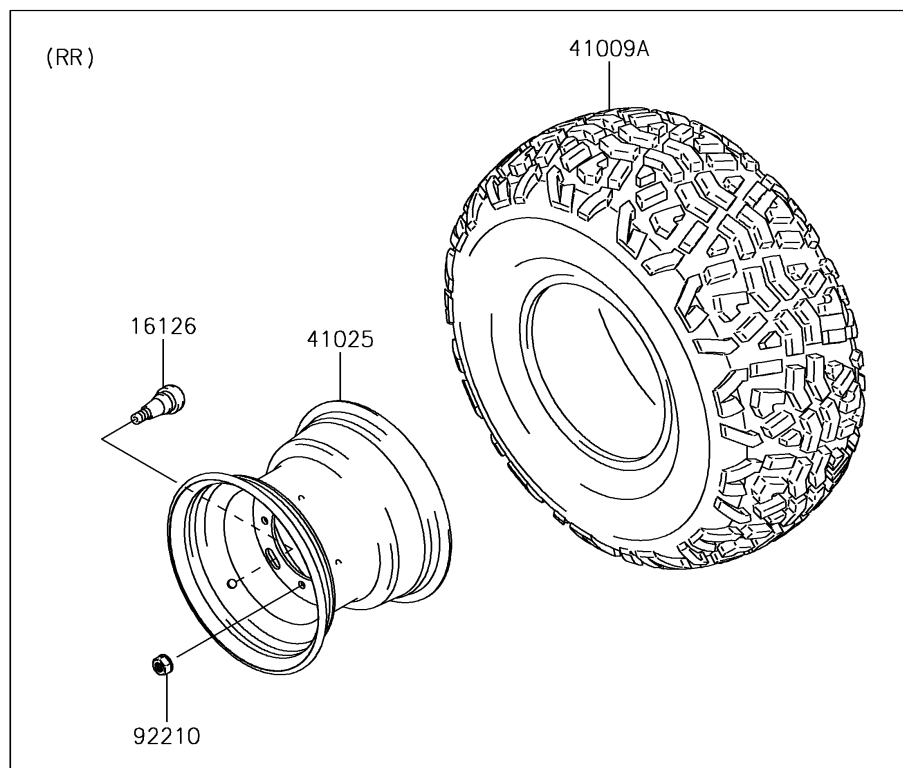

2017 MULE SX™ 4x4 SE

PARTS DIAGRAM

Wheels/Tires

F2210

2017 MULE SX™ 4x4 SE

PARTS LIST

Wheels/Tires

ITEM NAME

PART NUMBER

QUANTITY
