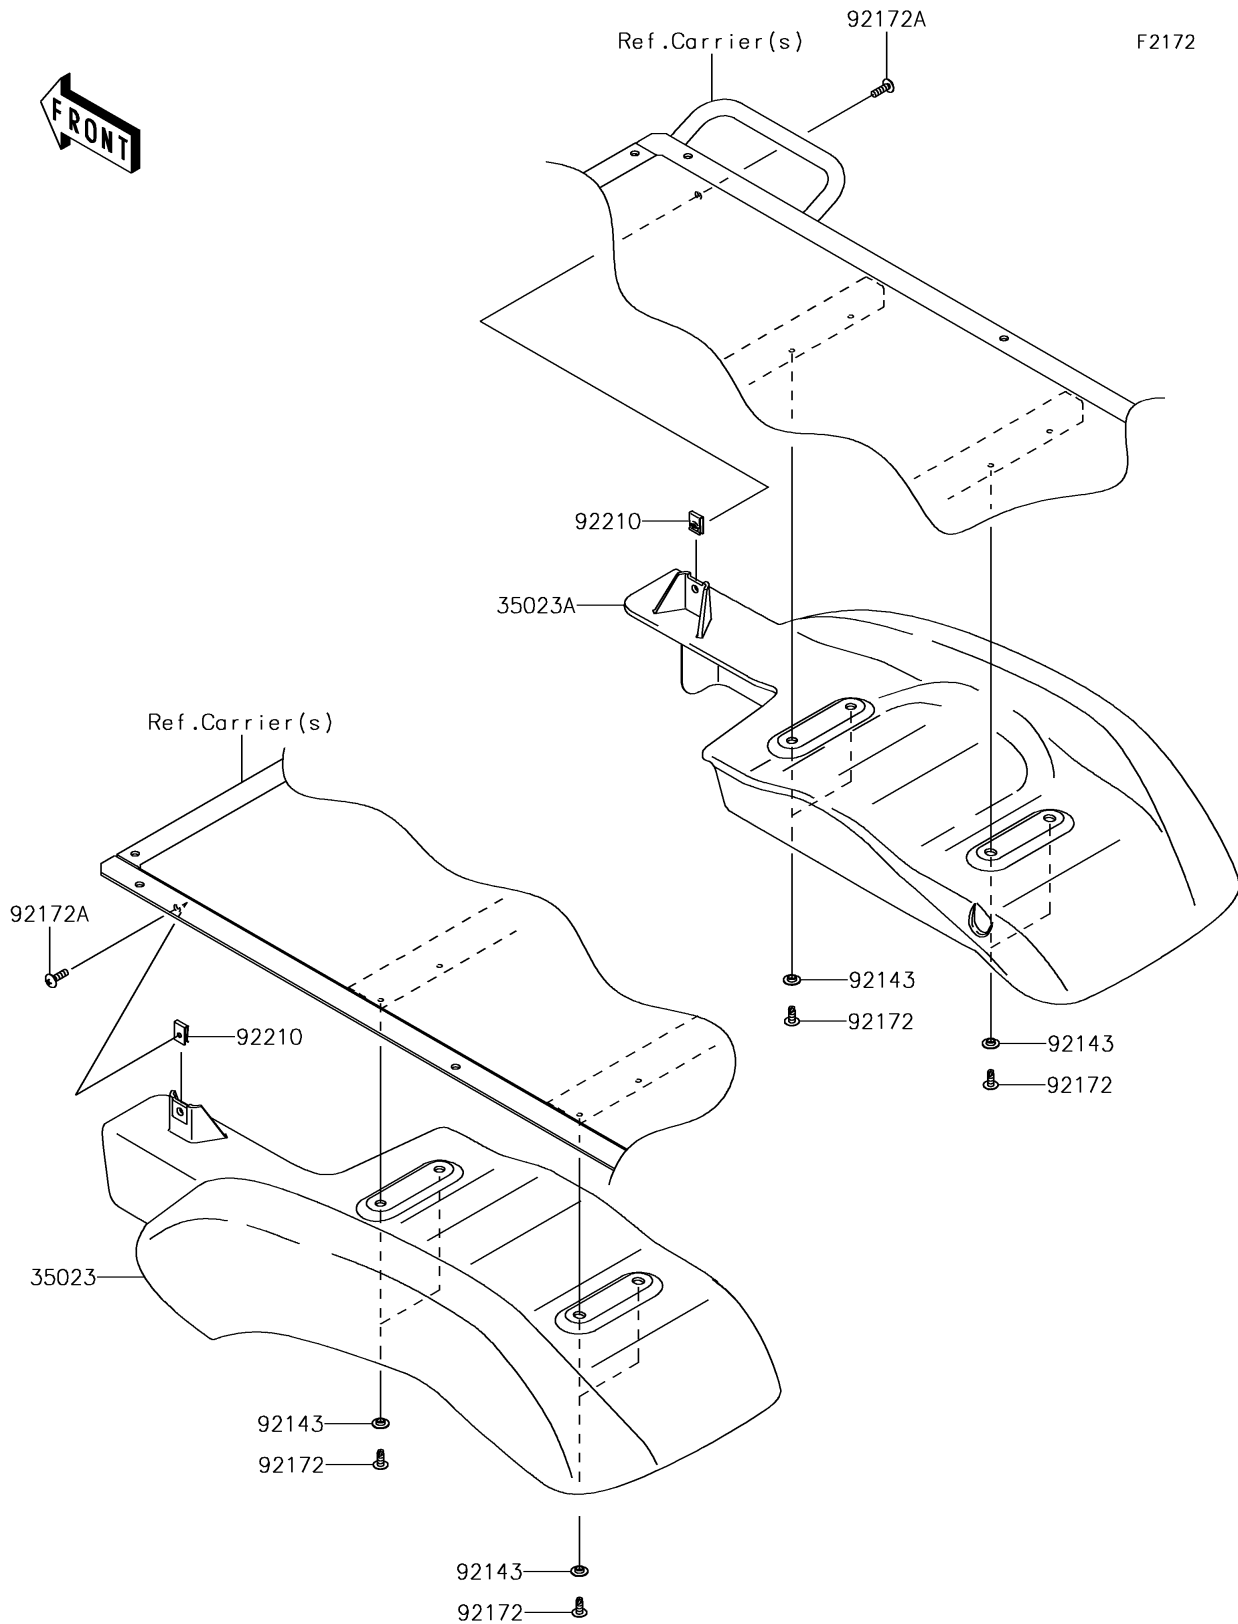

2019 MULE SX™ 4x4 SE

PARTS DIAGRAM

Rear Fender(s)

2019 MULE SX™ 4x4 SE

PARTS LIST

Rear Fender(s)

ITEM NAME	PART NUMBER	QUANTITY
FENDER-REAR,LH,F.BLACK (Ref # 35023)	35023-0045-6Z	1
FENDER-REAR,RH,F.BLACK (Ref # 35023A)	35023-0046-6Z	1
COLLAR (Ref # 92143)	92143-1087	8
SCREW,TAPPING,6X16 (Ref # 92172)	92172-0739	8
SCREW,TAPPING,6X20 (Ref # 92172A)	92172-0883	2
NUT,LEAF SPRING,6MM (Ref # 92210)	92210-0624	2