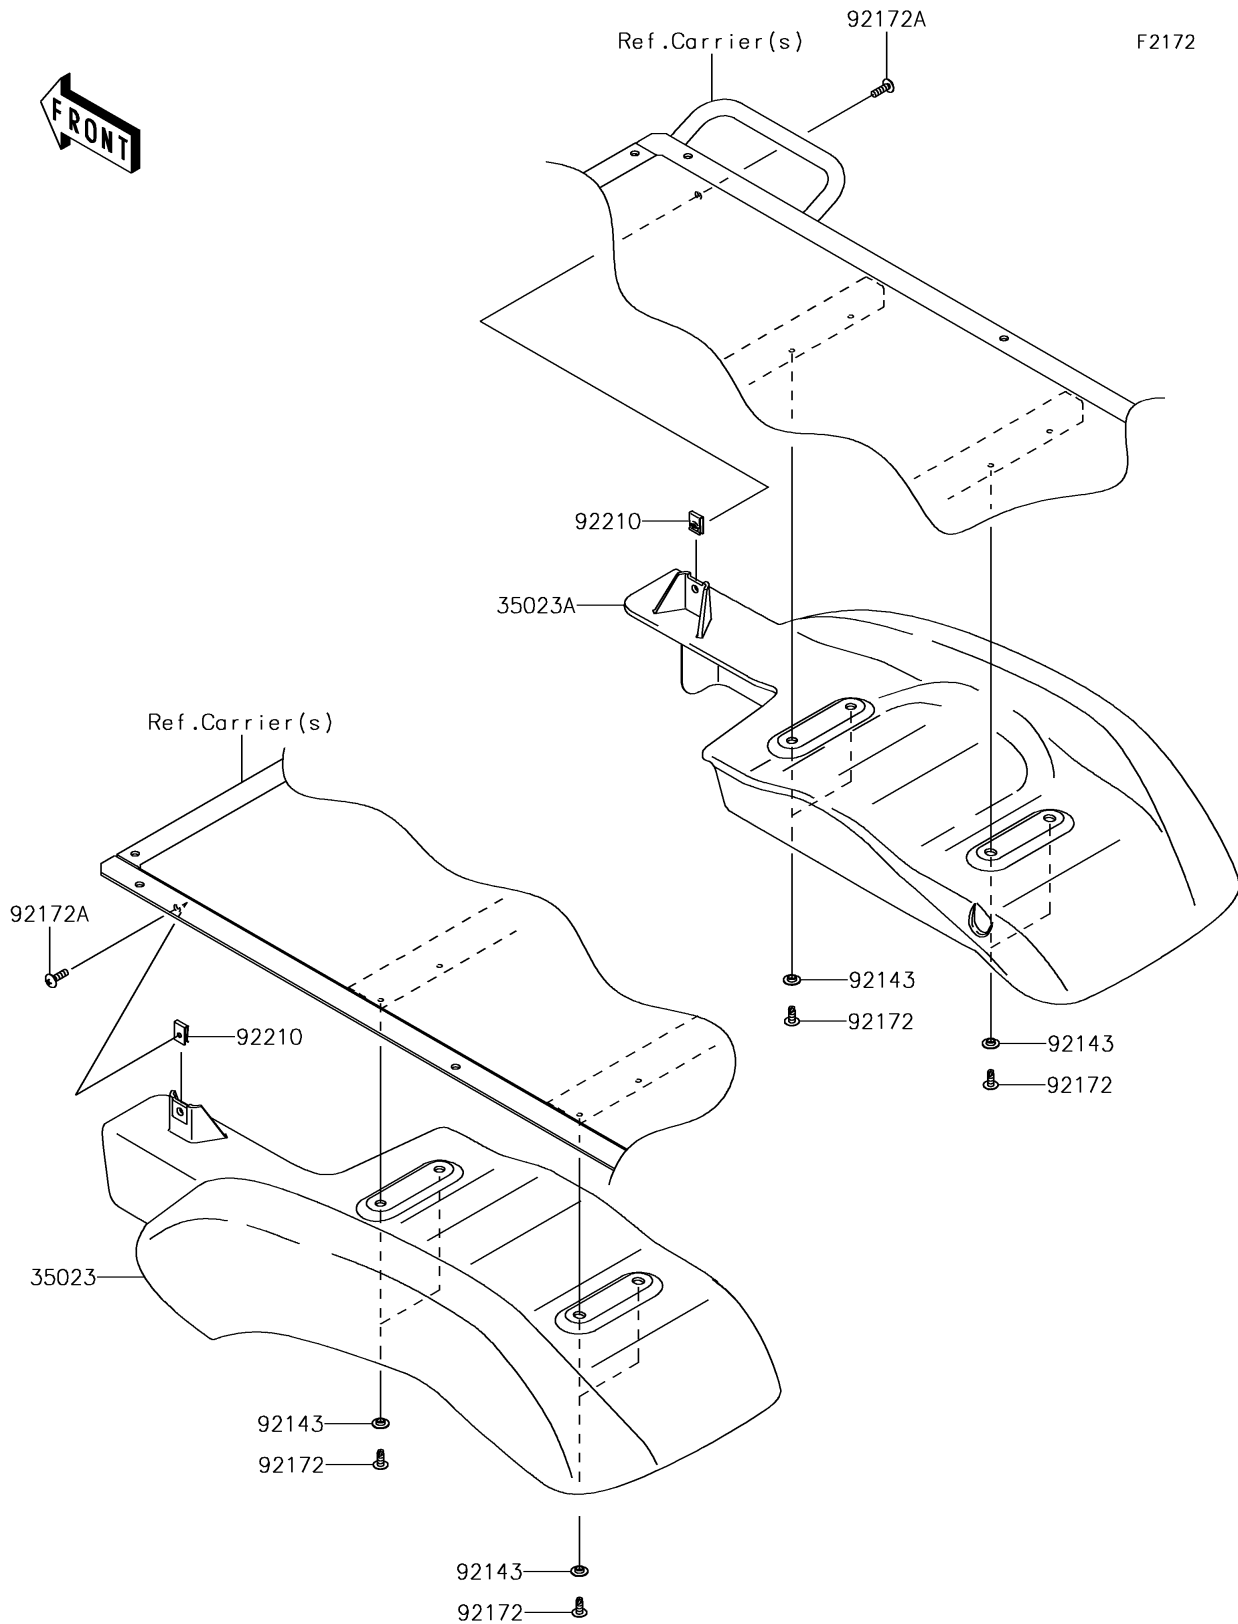

2017 Mule SX 4X4 SE

PARTS DIAGRAM

Rear Fender(s)

2017 Mule SX 4X4 SE

PARTS LIST

Rear Fender(s)

ITEM NAME	PART NUMBER	QUANTITY
FENDER-REAR,LH,F.BLACK (Ref # 35023)	35023-0045-6Z	1
FENDER-REAR,RH,F.BLACK (Ref # 35023A)	35023-0046-6Z	1
COLLAR (Ref # 92143)	92143-1087	8
SCREW,TAPPING,6X16 (Ref # 92172)	92172-0739	8
SCREW,TAPPING,6X20 (Ref # 92172A)	92172-0883	2
NUT,LEAF SPRING,6MM (Ref # 92210)	92210-0624	2