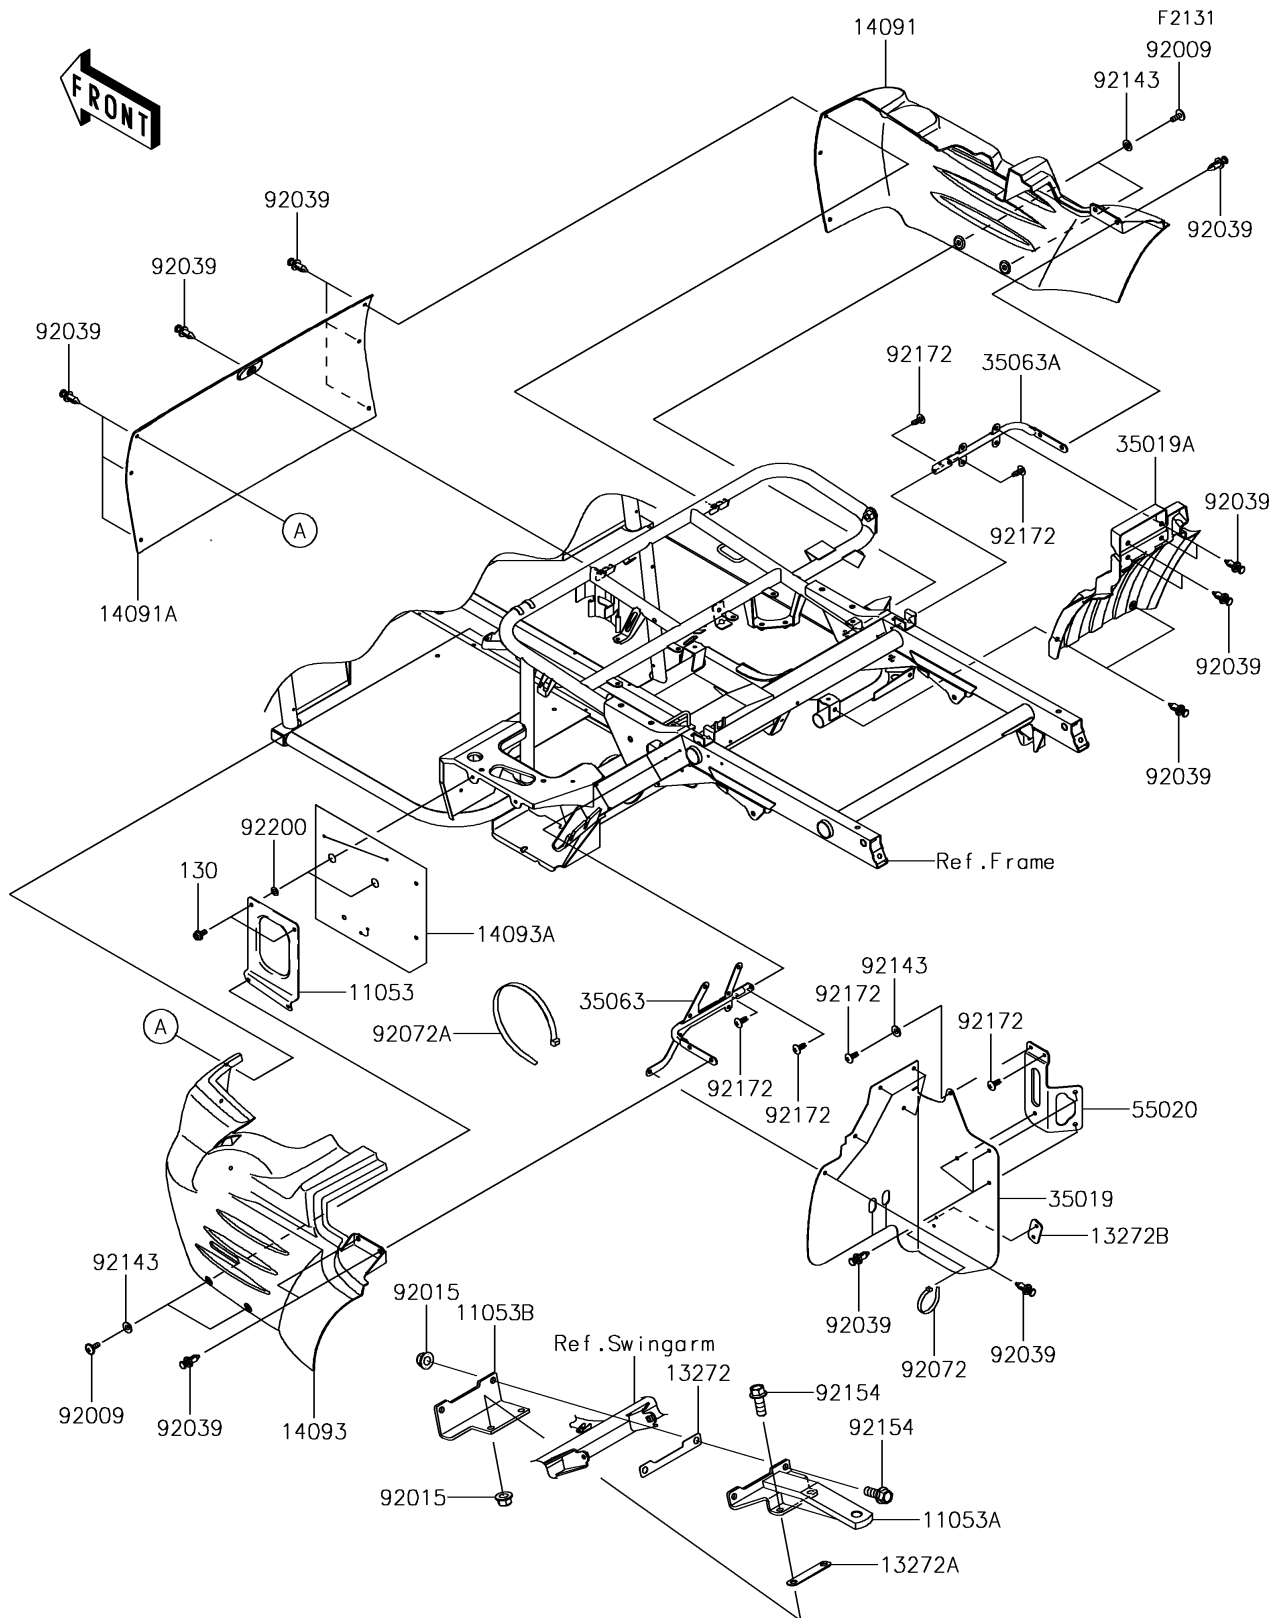

2017 Mule SX 4X4 SE

PARTS DIAGRAM

Frame Fittings(Rear)

2017 Mule SX 4X4 SE

PARTS LIST

Frame Fittings(Rear)

ITEM NAME	PART NUMBER	QUANTITY
BRACKET (Ref # 11053)	11053-0857	1
BRACKET,TRAILER HITCH (Ref # 11053A)	11053-0926	1
BRACKET (Ref # 11053B)	11053-0928	1
PLATE,TOP SPACER (Ref # 13272)	13272-2117	1
PLATE,BOTOM SPACER (Ref # 13272A)	13272-2118	1
PLATE (Ref # 13272B)	13272-7516	1
COVER,REAR SIDE,RH,F.BLACK (Ref # 14091)	14091-0224-6Z	1
COVER,UNDER SEAT,CNT,F.BLACK (Ref # 14091A)	14091-0341-6Z	1
COVER,REAR SIDE,LH,F.BLACK (Ref # 14093)	14093-0500-6Z	1
COVER,BATTERY (Ref # 14093A)	14093-0534	1
FLAP,SIDE COVER,LH (Ref # 35019)	35019-0610	1
FLAP,SIDE COVER,RH (Ref # 35019A)	35019-0612	1
STAY,LH (Ref # 35063)	35063-0784	1
STAY,RH (Ref # 35063A)	35063-1333	1
GUARD,COOLING FAN (Ref # 55020)	55020-7527	1
SCREW,6X16 (Ref # 92009)	92009-1621	4
NUT,LOCK,FLANGED,12MM (Ref # 92015)	92015-1433	4
RIVET (Ref # 92039)	92039-0776	25
BAND,L=188 (Ref # 92072)	92072-1239	1
BAND,L=368.3 (Ref # 92072A)	92072-3872	1
COLLAR (Ref # 92143)	92143-1087	5
BOLT,FLANGED,12X32 (Ref # 92154)	92154-2103	4
SCREW,TAPPING,6X16 (Ref # 92172)	92172-0739	6
WASHER,7.04X12.5X0.6 (Ref # 92200)	92200-0234	2
BOLT-FLANGED,6X12 (Ref # 130)	130BA0612	2