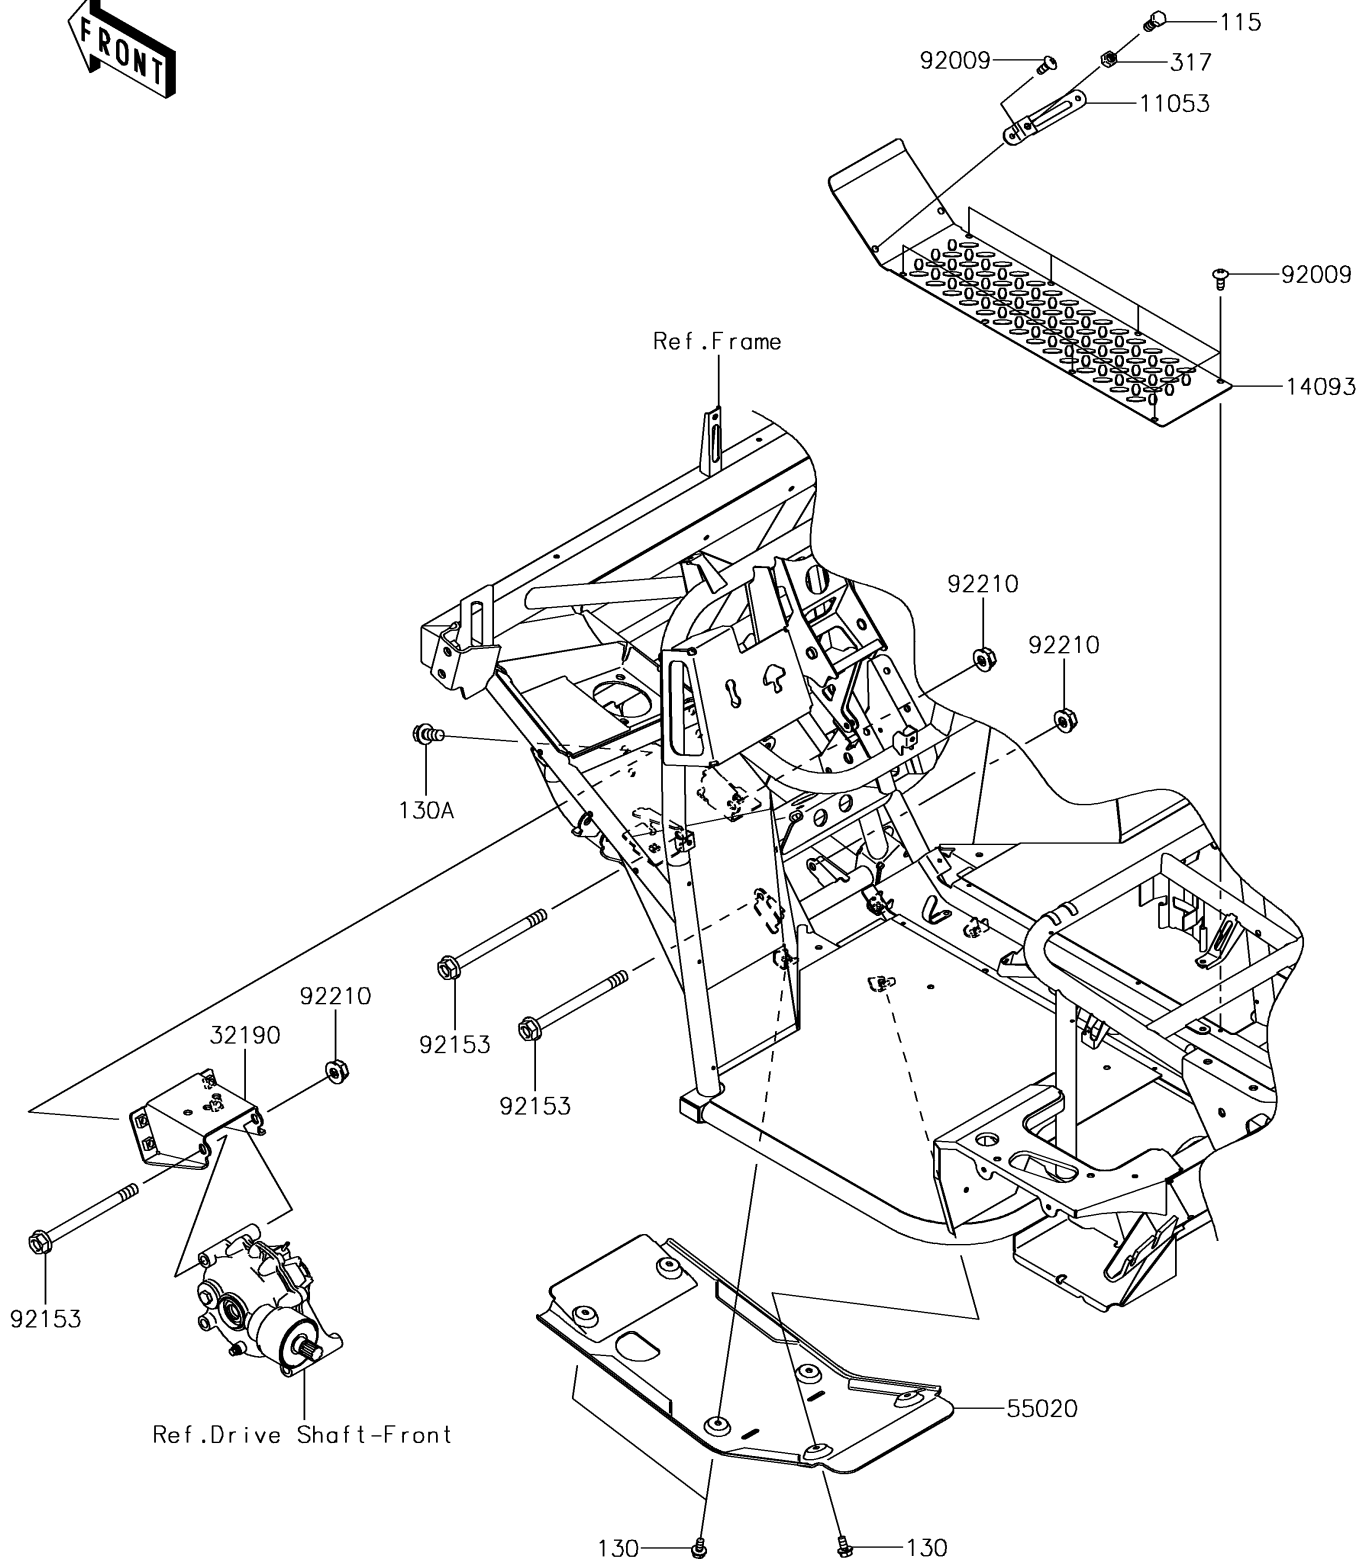

2017 Mule SX 4X4 SE

PARTS DIAGRAM

Engine Mount

F2122

2017 Mule SX 4X4 SE

PARTS LIST

Engine Mount

ITEM NAME

PART NUMBER

QUANTITY
