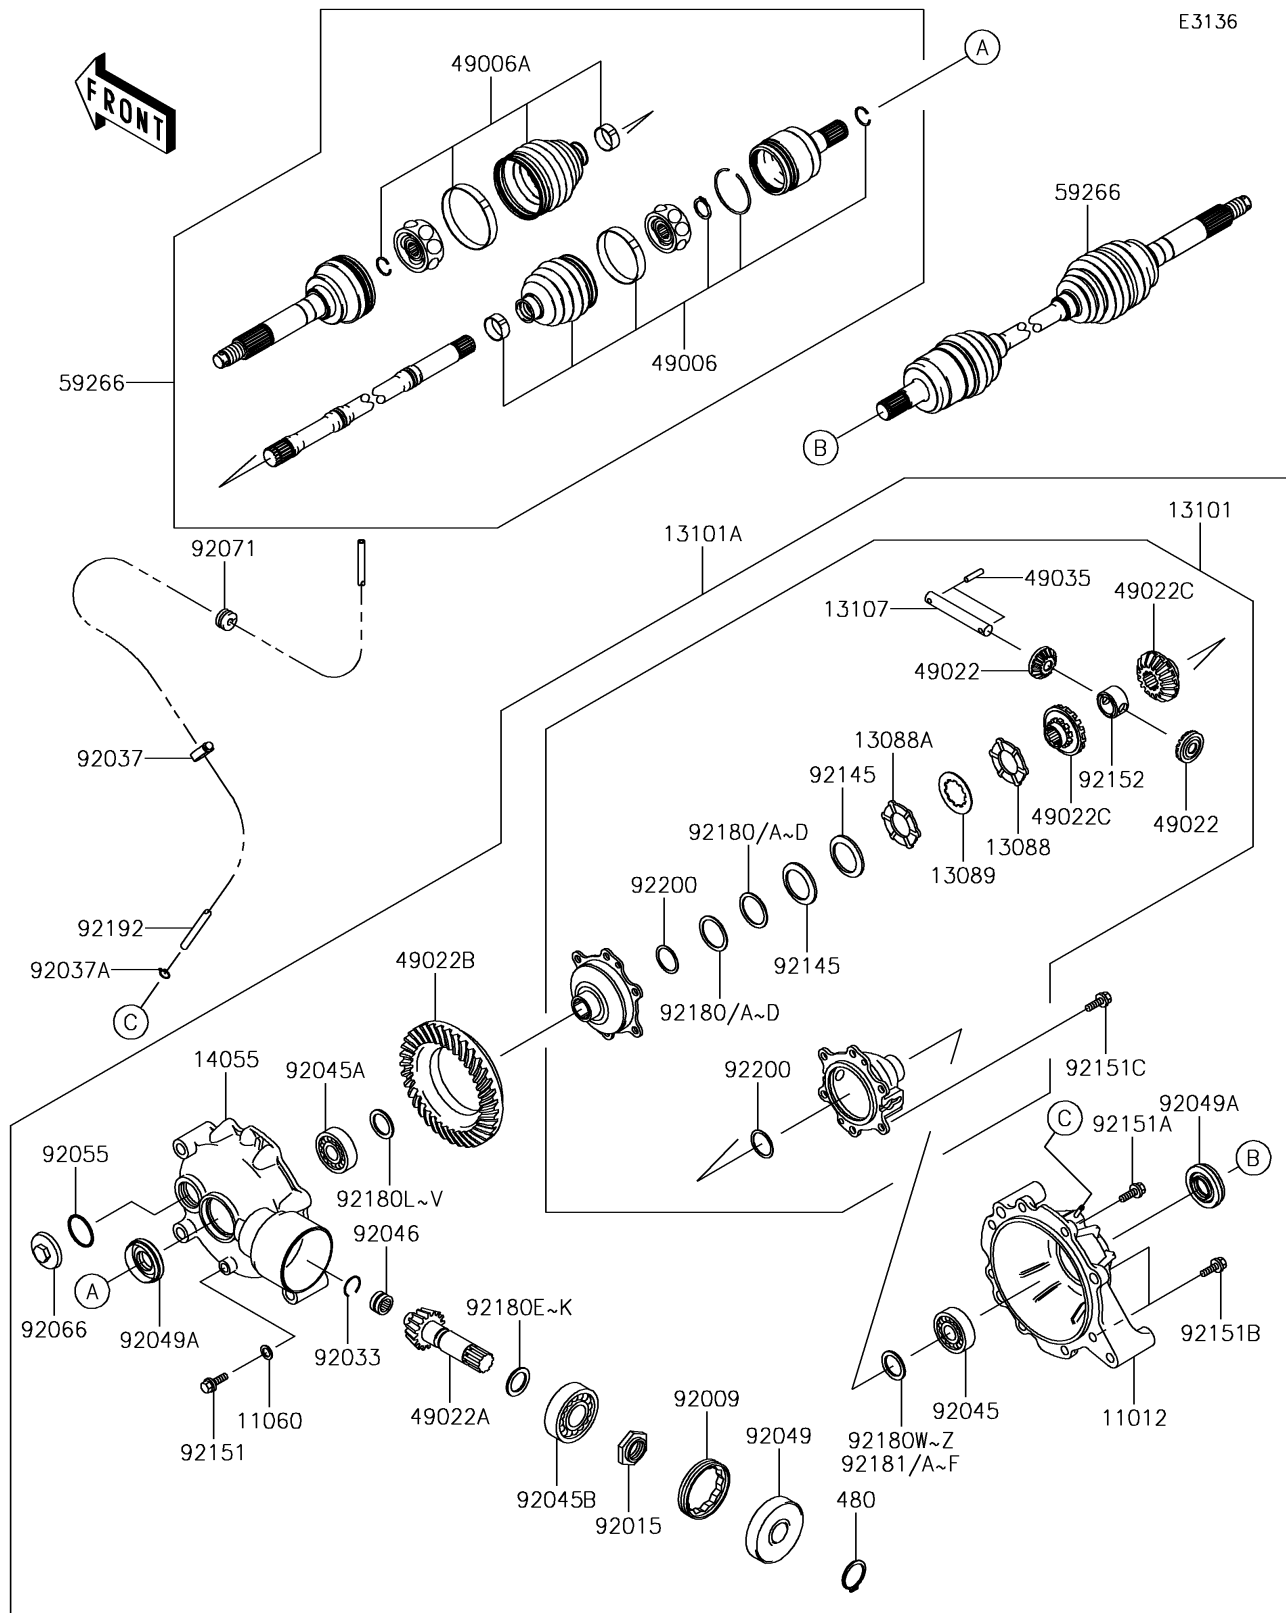

2017 Mule SX 4X4 SE

PARTS DIAGRAM

Drive Shaft-Front

2017 Mule SX 4X4 SE

PARTS LIST

Drive Shaft-Front

ITEM NAME

PART NUMBER

QUANTITY
