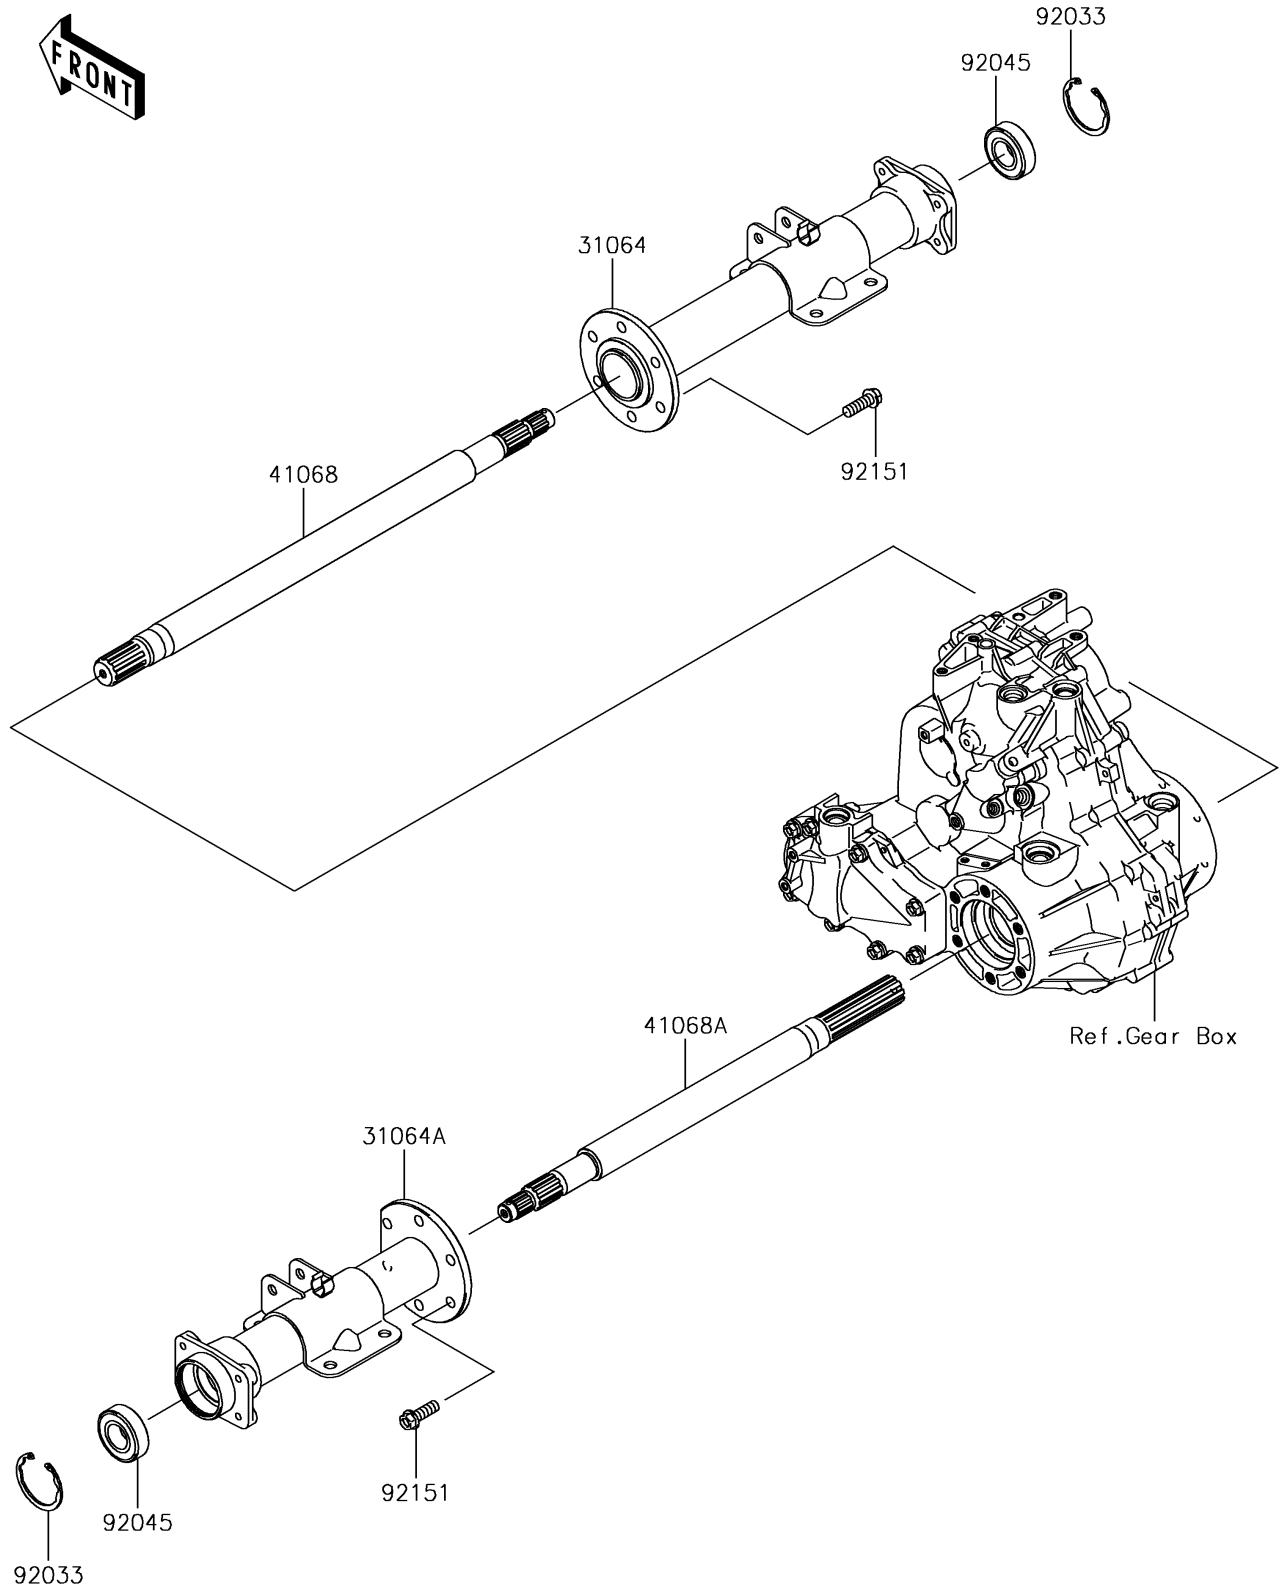

2019 MULE SX™ 4x4 SE

PARTS DIAGRAM

Rear Axle

E3133

2019 MULE SX™ 4x4 SE

PARTS LIST

Rear Axle

ITEM NAME	PART NUMBER	QUANTITY
PIPE-COMP,RH (Ref # 31064)	31064-0645	1
PIPE-COMP,LH (Ref # 31064A)	31064-0646	1
AXLE,RH (Ref # 41068)	41068-0036	1
AXLE,LH (Ref # 41068A)	41068-0037	1
RING-SNAP (Ref # 92033)	92033-2149	2
BEARING-BALL,6205A26DDU2 (Ref # 92045)	92045-0044	2
BOLT,10X28 (Ref # 92151)	92151-2142	12