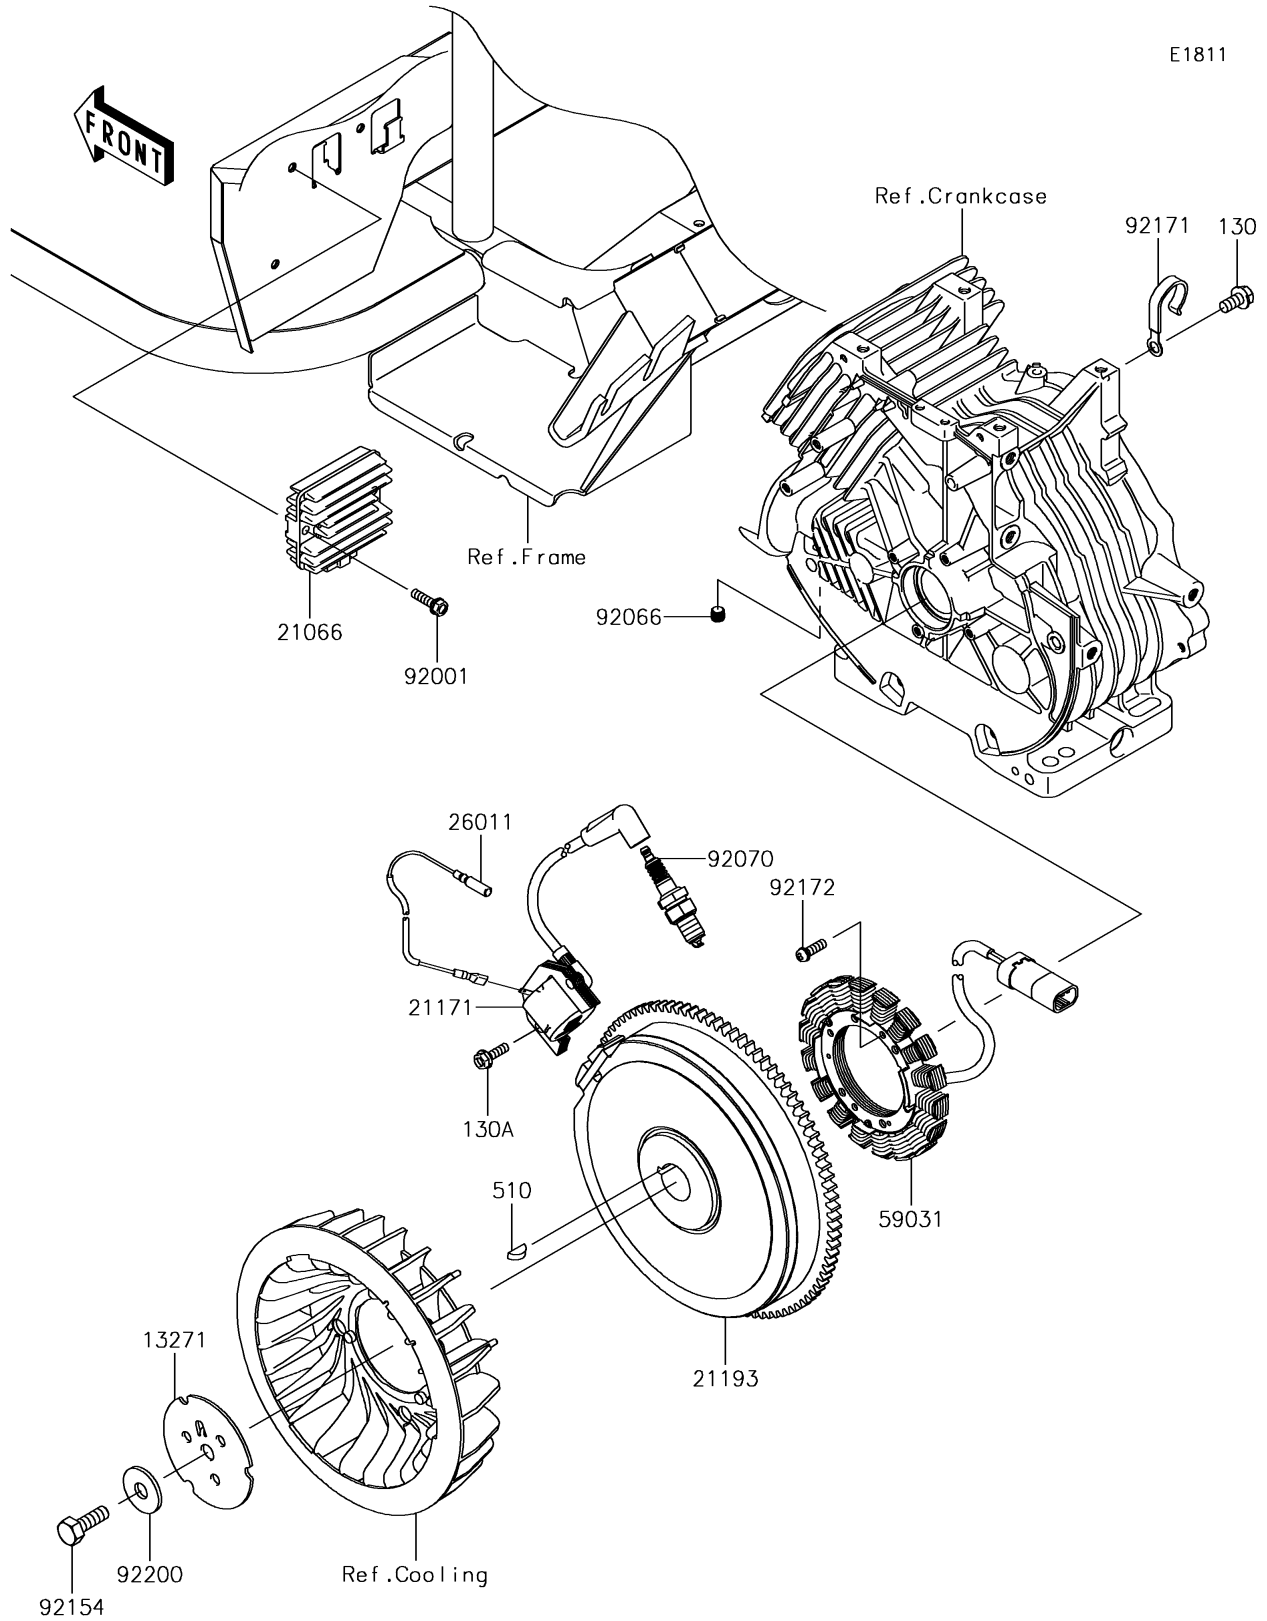

## PARTS DIAGRAM

### Generator/Ignition Coil

## PARTS LIST

### Generator/Ignition Coil

ITEM NAME	PART NUMBER	QUANTITY
PLATE,FAN (Ref # 13271)	13271-7029	1
REGULATOR-VOLTAGE (Ref # 21066)	21066-0039	1
COIL-ASSY-IGNITION (Ref # 21171)	21171-7035	1
FLYWHEEL-ASSY (Ref # 21193)	21193-0025	1
WIRE-LEAD (Ref # 26011)	26011-7014	1
COIL-CHARGING (Ref # 59031)	59031-2132	1
BOLT,FLANGED,6X22 (Ref # 92001)	92001-1352	2
PLUG (Ref # 92066)	92066-0762	1
PLUG-SPARK,BPR5ES(NGK),SOLID (Ref # 92070)	92070-2088	1
BOLT,12X30 (Ref # 92154)	92154-7003	1
CLAMP (Ref # 92171)	92171-7005	1
SCREW,5X20 (Ref # 92172)	92172-7018	4
WASHER (Ref # 92200)	92200-7002	1
BOLT-FLANGED,8X16 (Ref # 130)	130AA0816	1
BOLT-FLANGED,6X20 (Ref # 130A)	130BA0620	2
KEY-WOODRUFF (Ref # 510)	510A5100	1