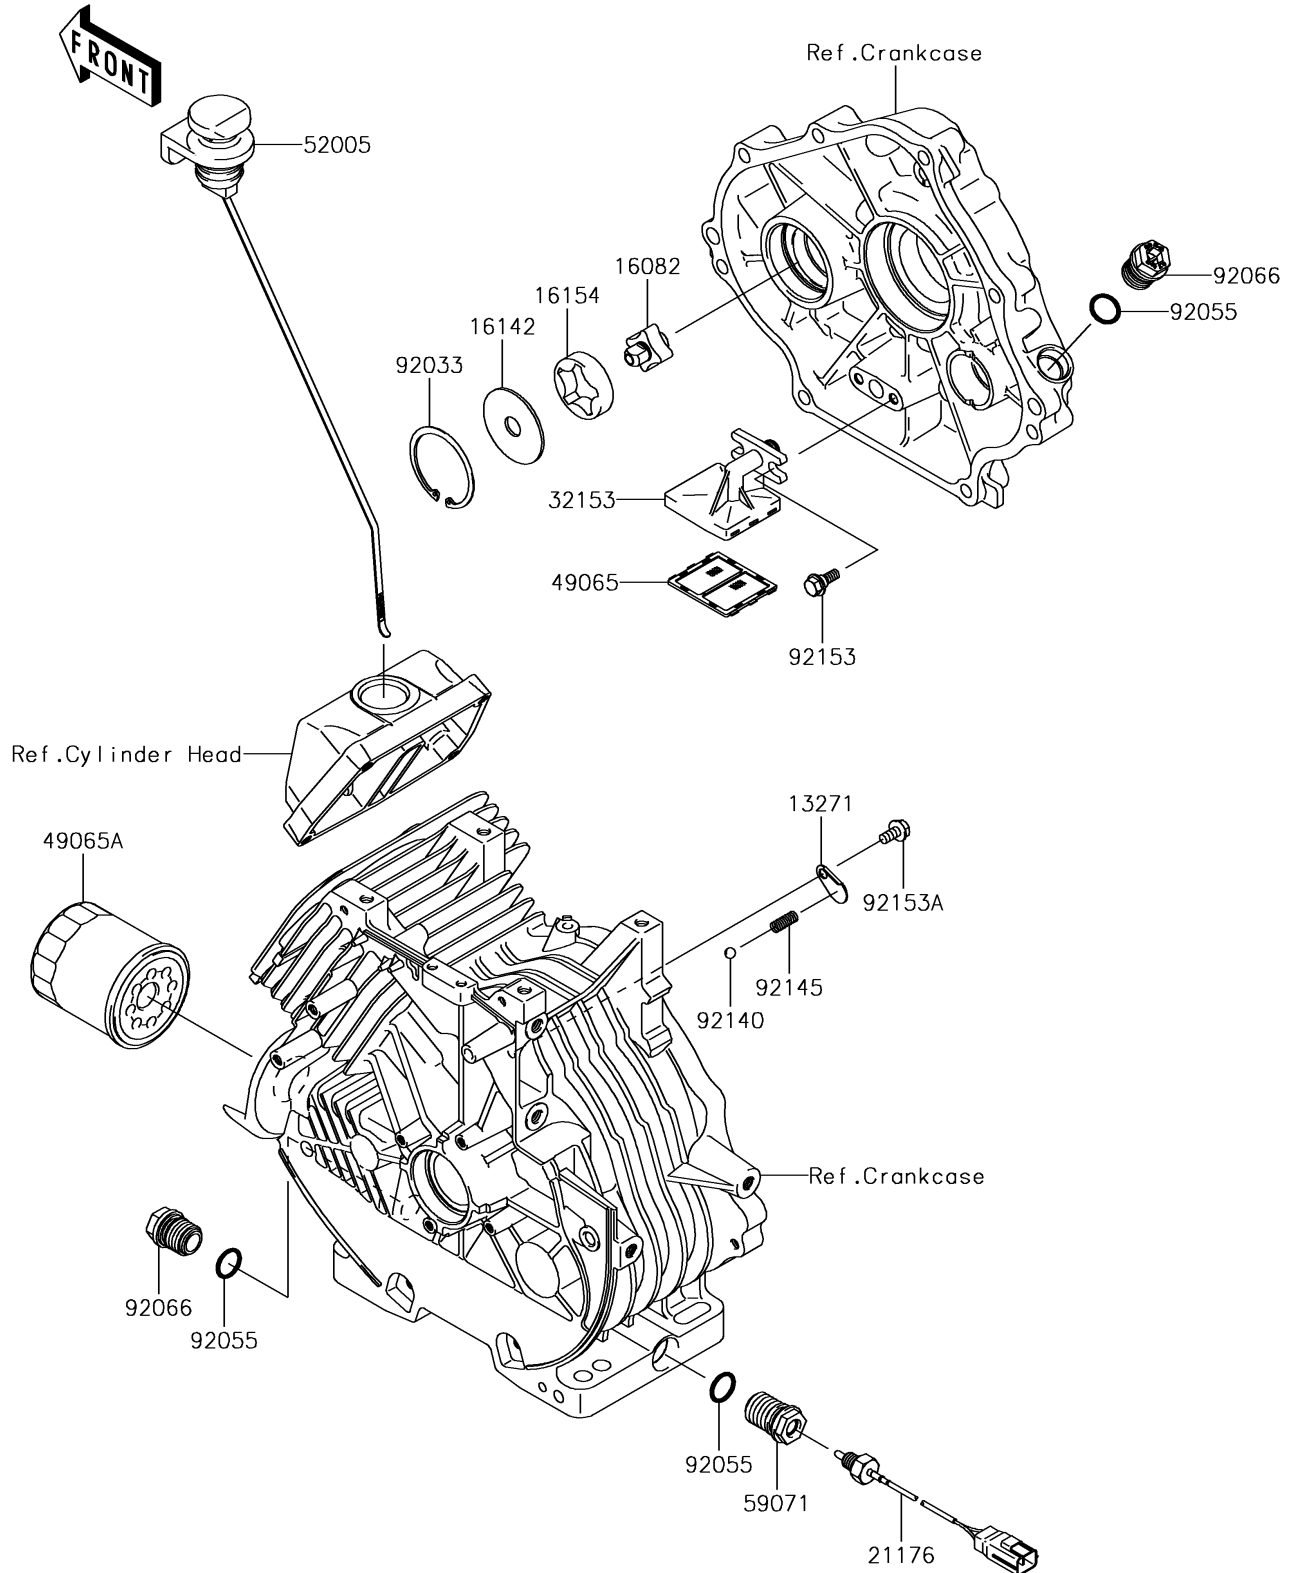

2017 Mule SX 4X4 SE

PARTS DIAGRAM

Oil Pump/Oil Filter

E1710

2017 Mule SX 4X4 SE

PARTS LIST

Oil Pump/Oil Filter

ITEM NAME

PART NUMBER

QUANTITY
