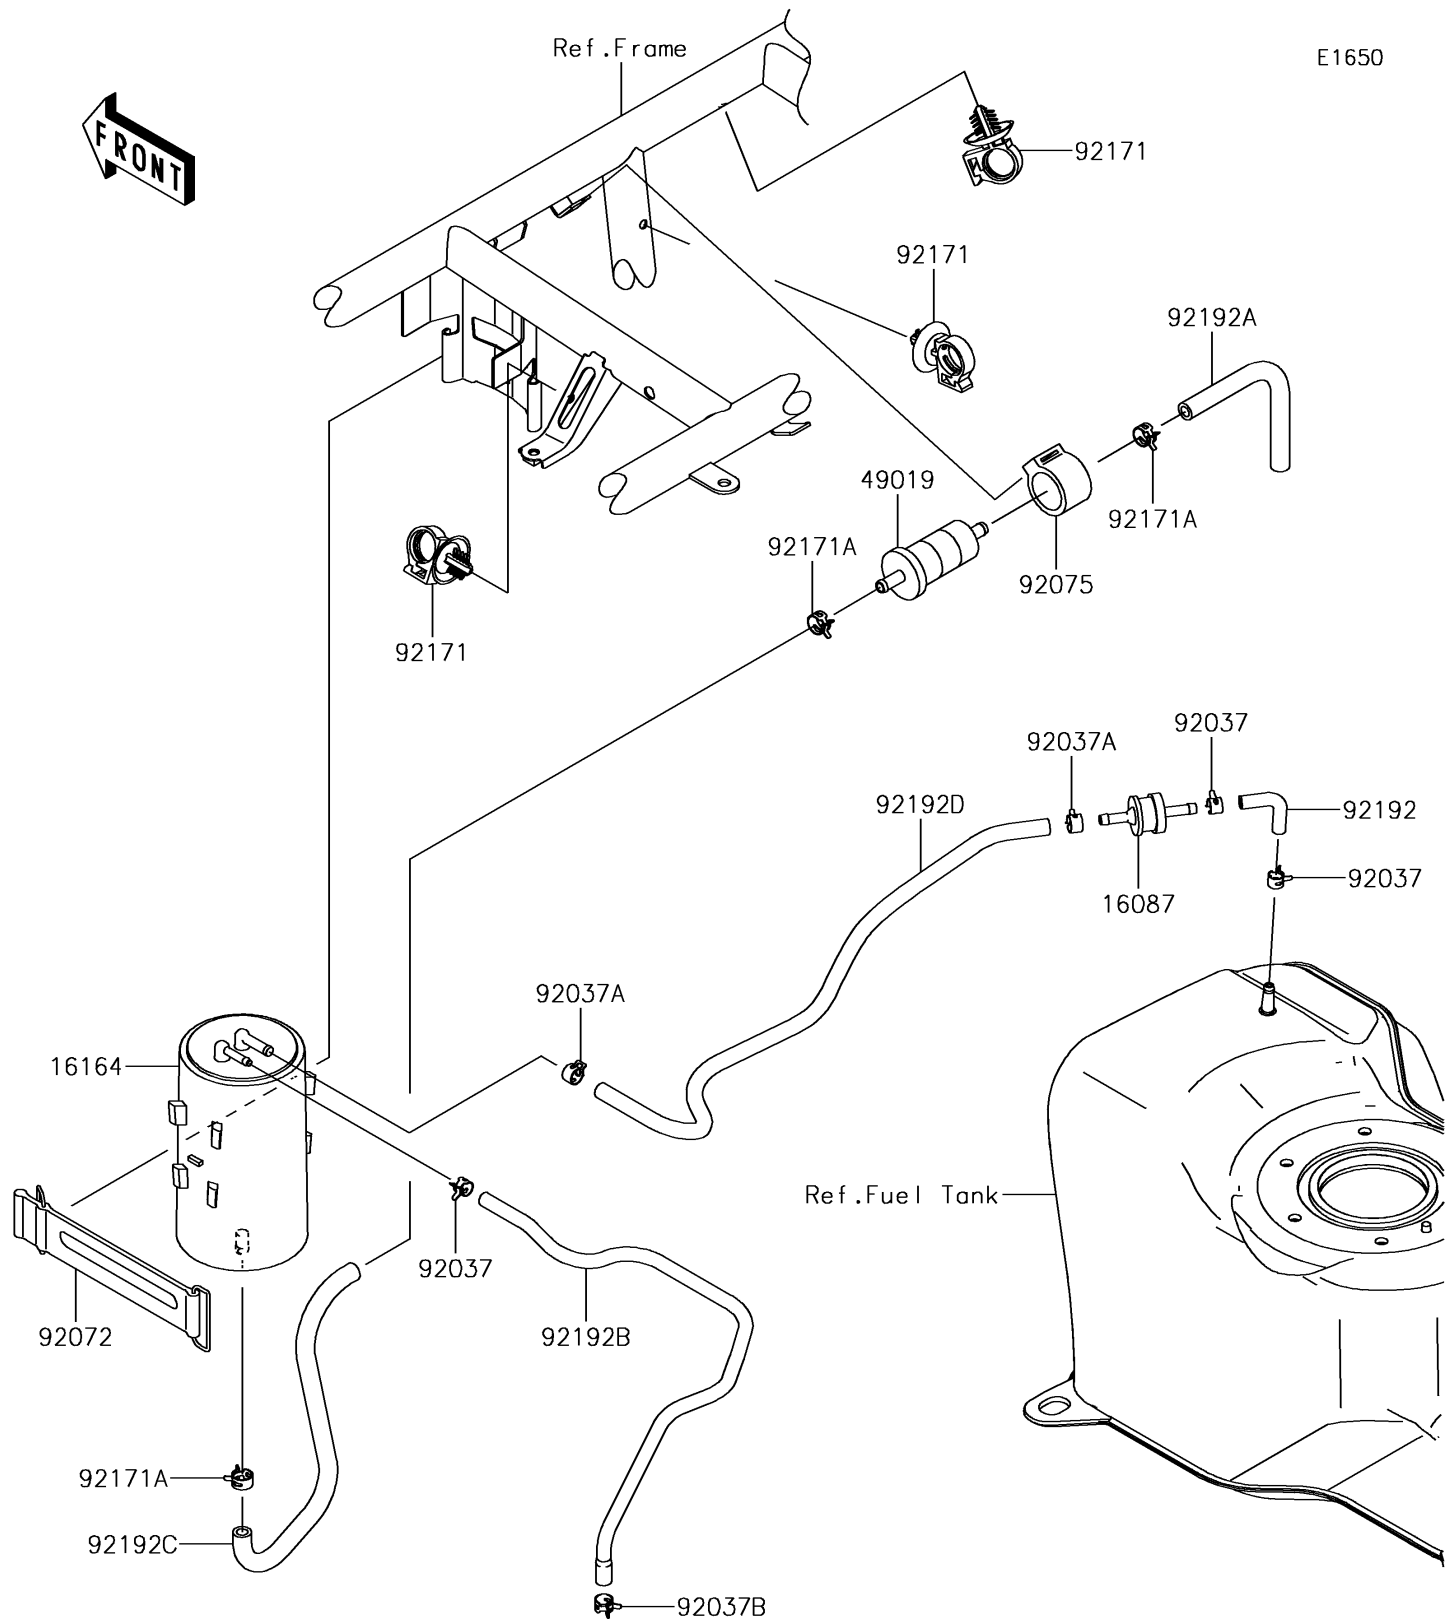

2017 Mule SX 4X4 SE

PARTS DIAGRAM

Fuel Evaporative System

2017 Mule SX 4X4 SE

PARTS LIST

Fuel Evaporative System

ITEM NAME

PART NUMBER

QUANTITY
