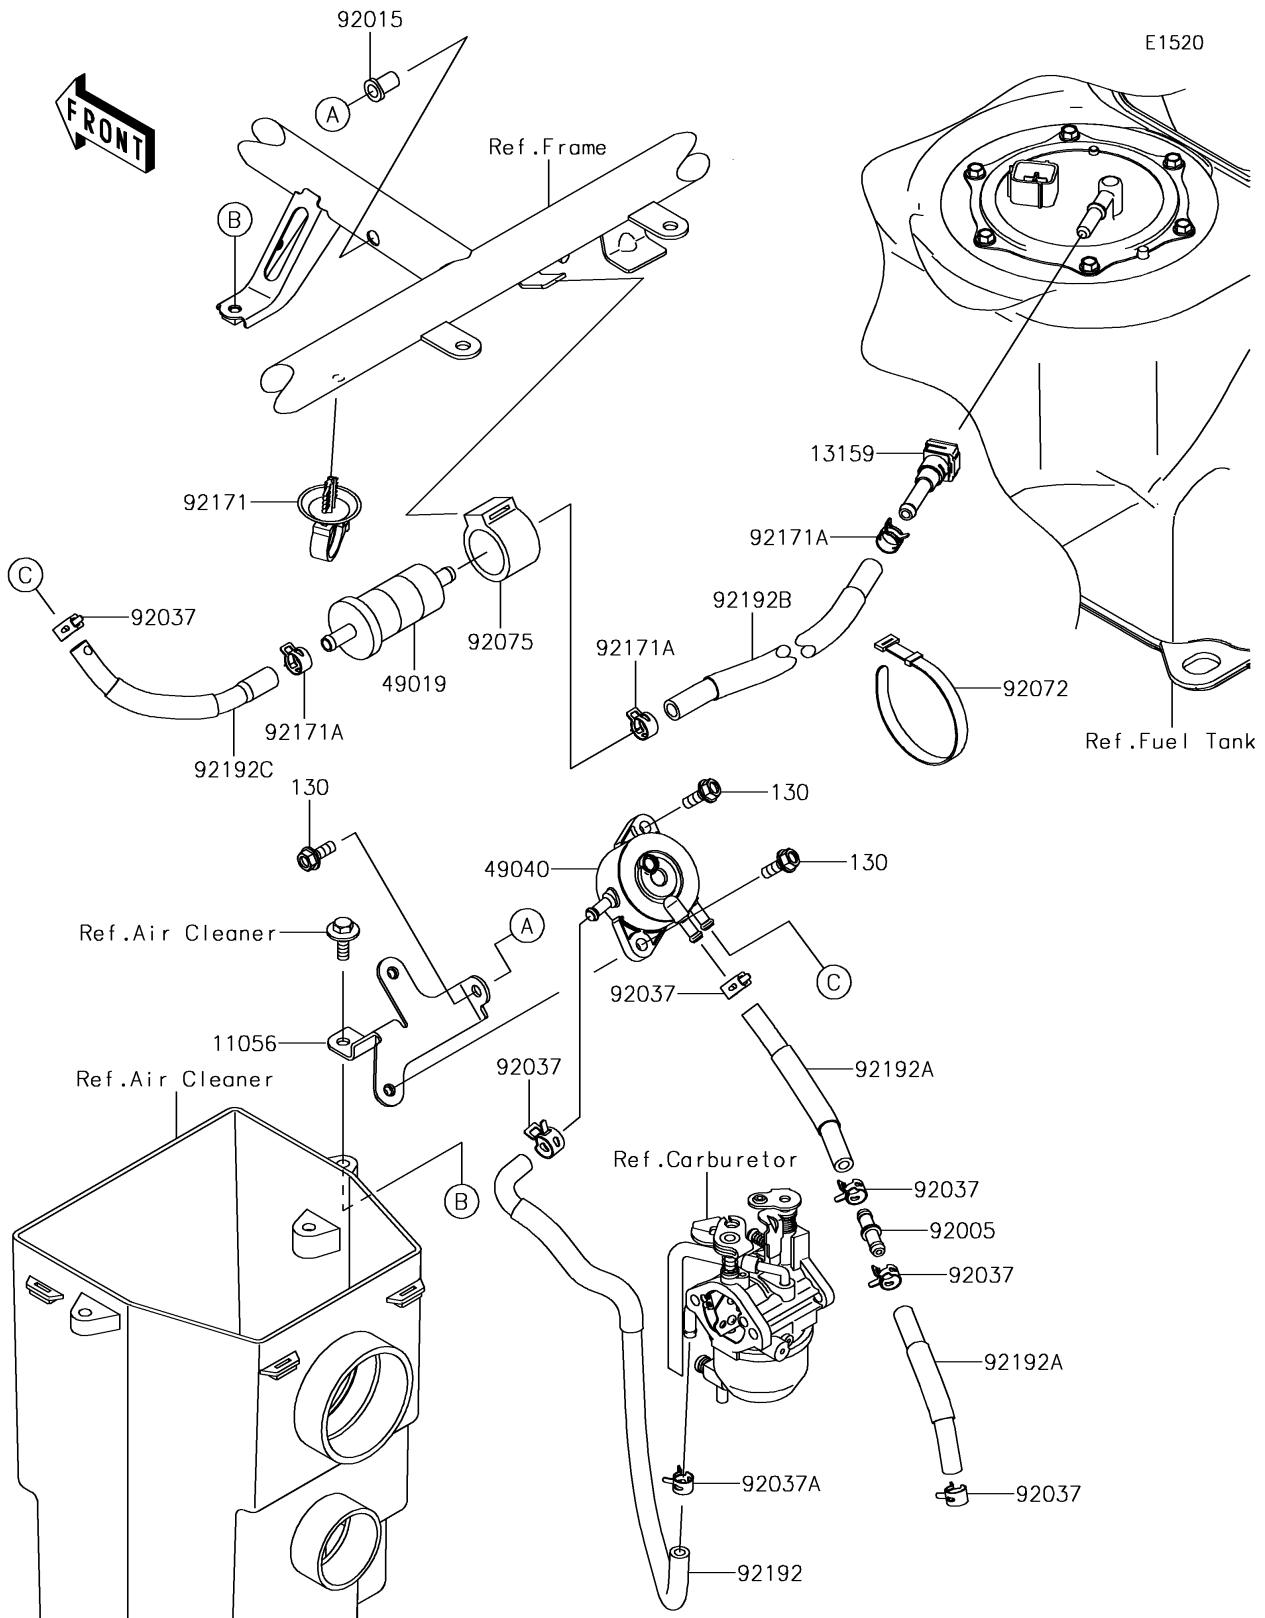

## PARTS DIAGRAM

### Fuel Pump

## PARTS LIST

### Fuel Pump

ITEM NAME	PART NUMBER	QUANTITY
BRACKET,PUMP-FUEL (Ref # 11056)	11056-4297	1
CONNECTOR (Ref # 13159)	13159-0022	1
FILTER-FUEL (Ref # 49019)	49019-1055	1
PUMP-FUEL (Ref # 49040)	49040-7001	1
FITTING (Ref # 92005)	92005-0856	1
NUT,POP,6MM (Ref # 92015)	92015-1759	1
CLAMP,TUBE (Ref # 92037)	92037-1505	6
CLAMP (Ref # 92037A)	92037-2113	1
BAND,L=186 (Ref # 92072)	92072-056	1
DAMPER,FUEL FILTER (Ref # 92075)	92075-1853	1
CLAMP (Ref # 92171)	92171-0453	1
CLAMP (Ref # 92171A)	92171-0515	3
TUBE,CARB.-PUMP FUEL (Ref # 92192)	92192-0826	1
TUBE,CRAB.INSULATOR-PUMP (Ref # 92192A)	92192-1613	2
TUBE,TANK-FUEL FILTER (Ref # 92192B)	92192-1689	1
TUBE,FUEL FILTER-FUEL PUMP (Ref # 92192C)	92192-1750	1
BOLT-FLANGED,6X16 (Ref # 130)	130BA0616	3