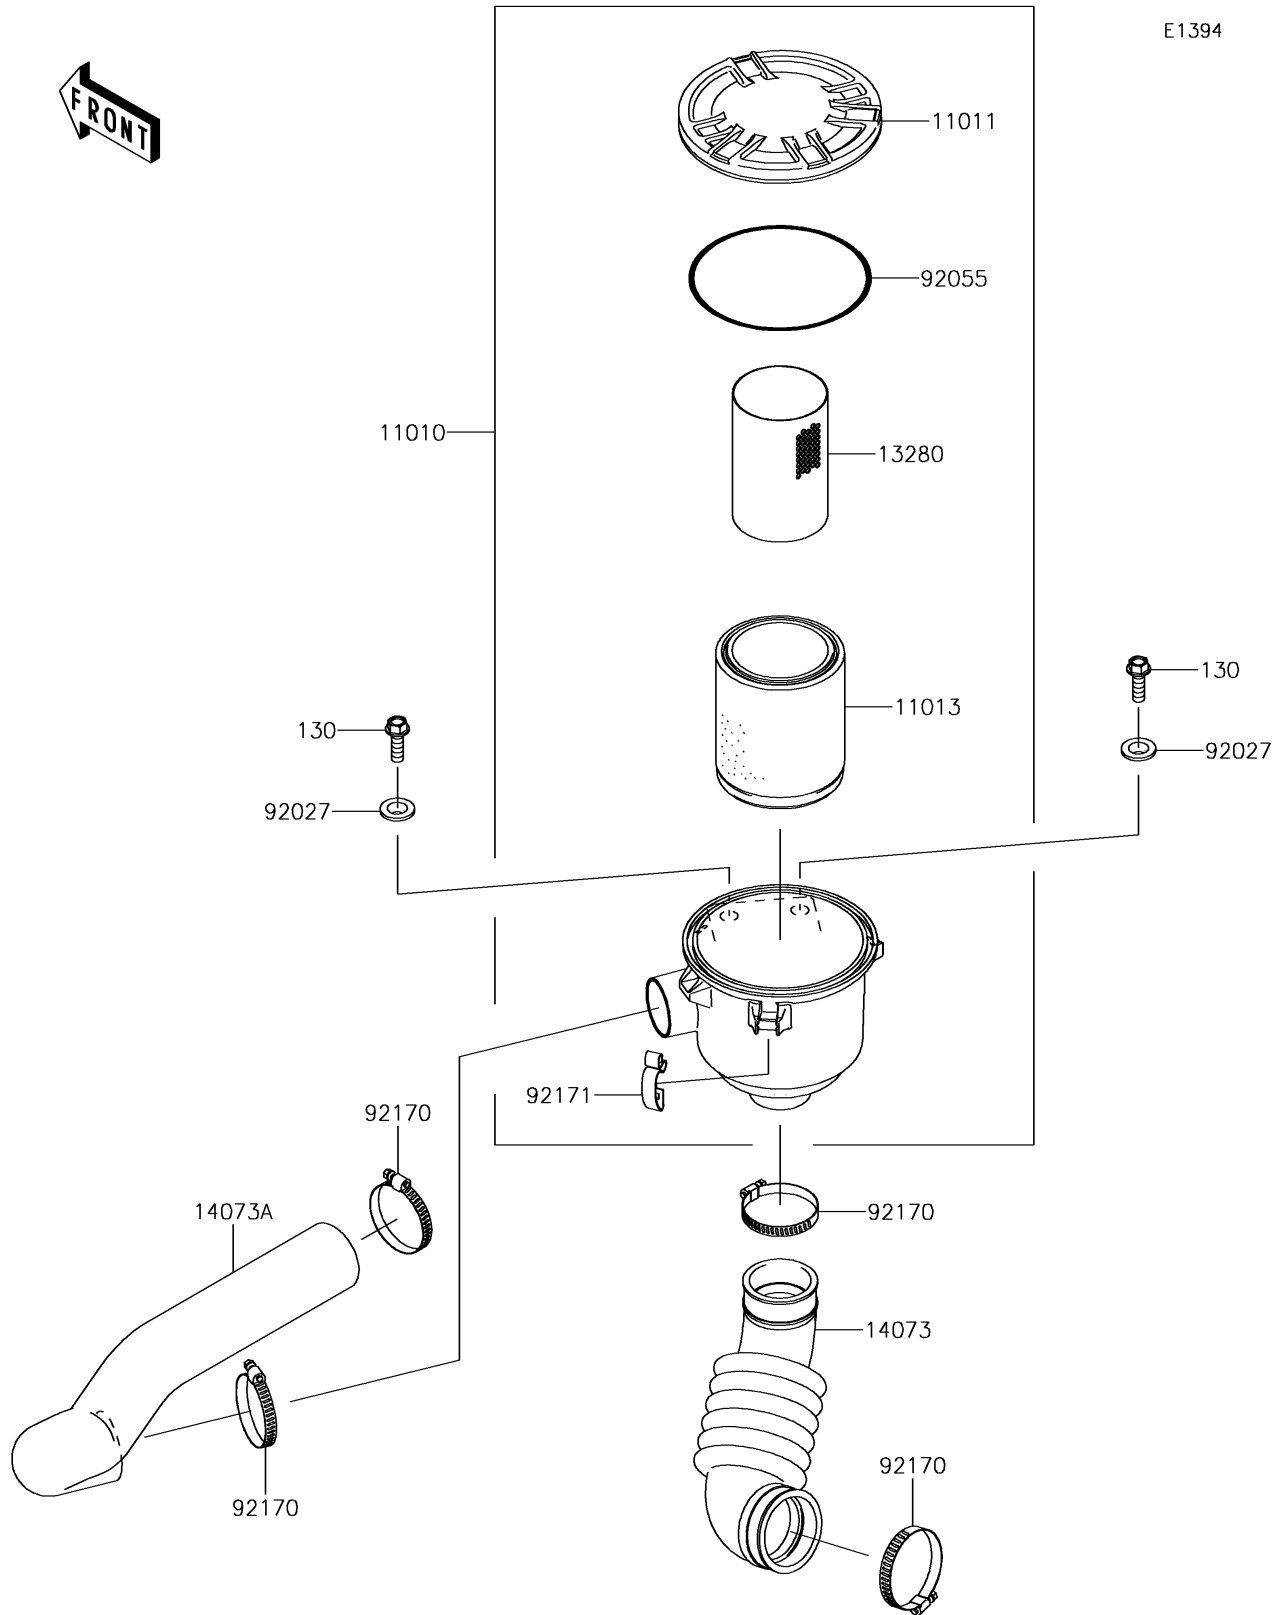

2019 MULE SX™ 4x4 SE

PARTS DIAGRAM

Air Cleaner-Belt Converter

2019 MULE SX™ 4x4 SE

PARTS LIST

Air Cleaner-Belt Converter

ITEM NAME	PART NUMBER	QUANTITY
FILTER-ASSY-AIR (Ref # 11010)	11010-0172	1
CASE-AIR FILTER,CAP (Ref # 11011)	11011-0135	1
ELEMENT-AIR FILTER (Ref # 11013)	11013-0037	1
HOLDER (Ref # 13280)	13280-0312	1
DUCT,AIR FILTER-CASE (Ref # 14073)	14073-0061	1
DUCT,BAR-AIR FILTER (Ref # 14073A)	14073-0080	1
COLLAR (Ref # 92027)	92027-1354	2
RING-O,122X4 (Ref # 92055)	92055-0167	1
CLAMP (Ref # 92170)	92170-1674	4
CLAMP (Ref # 92171)	92171-0225	3
BOLT-FLANGED,8X25 (Ref # 130)	130BA0825	2