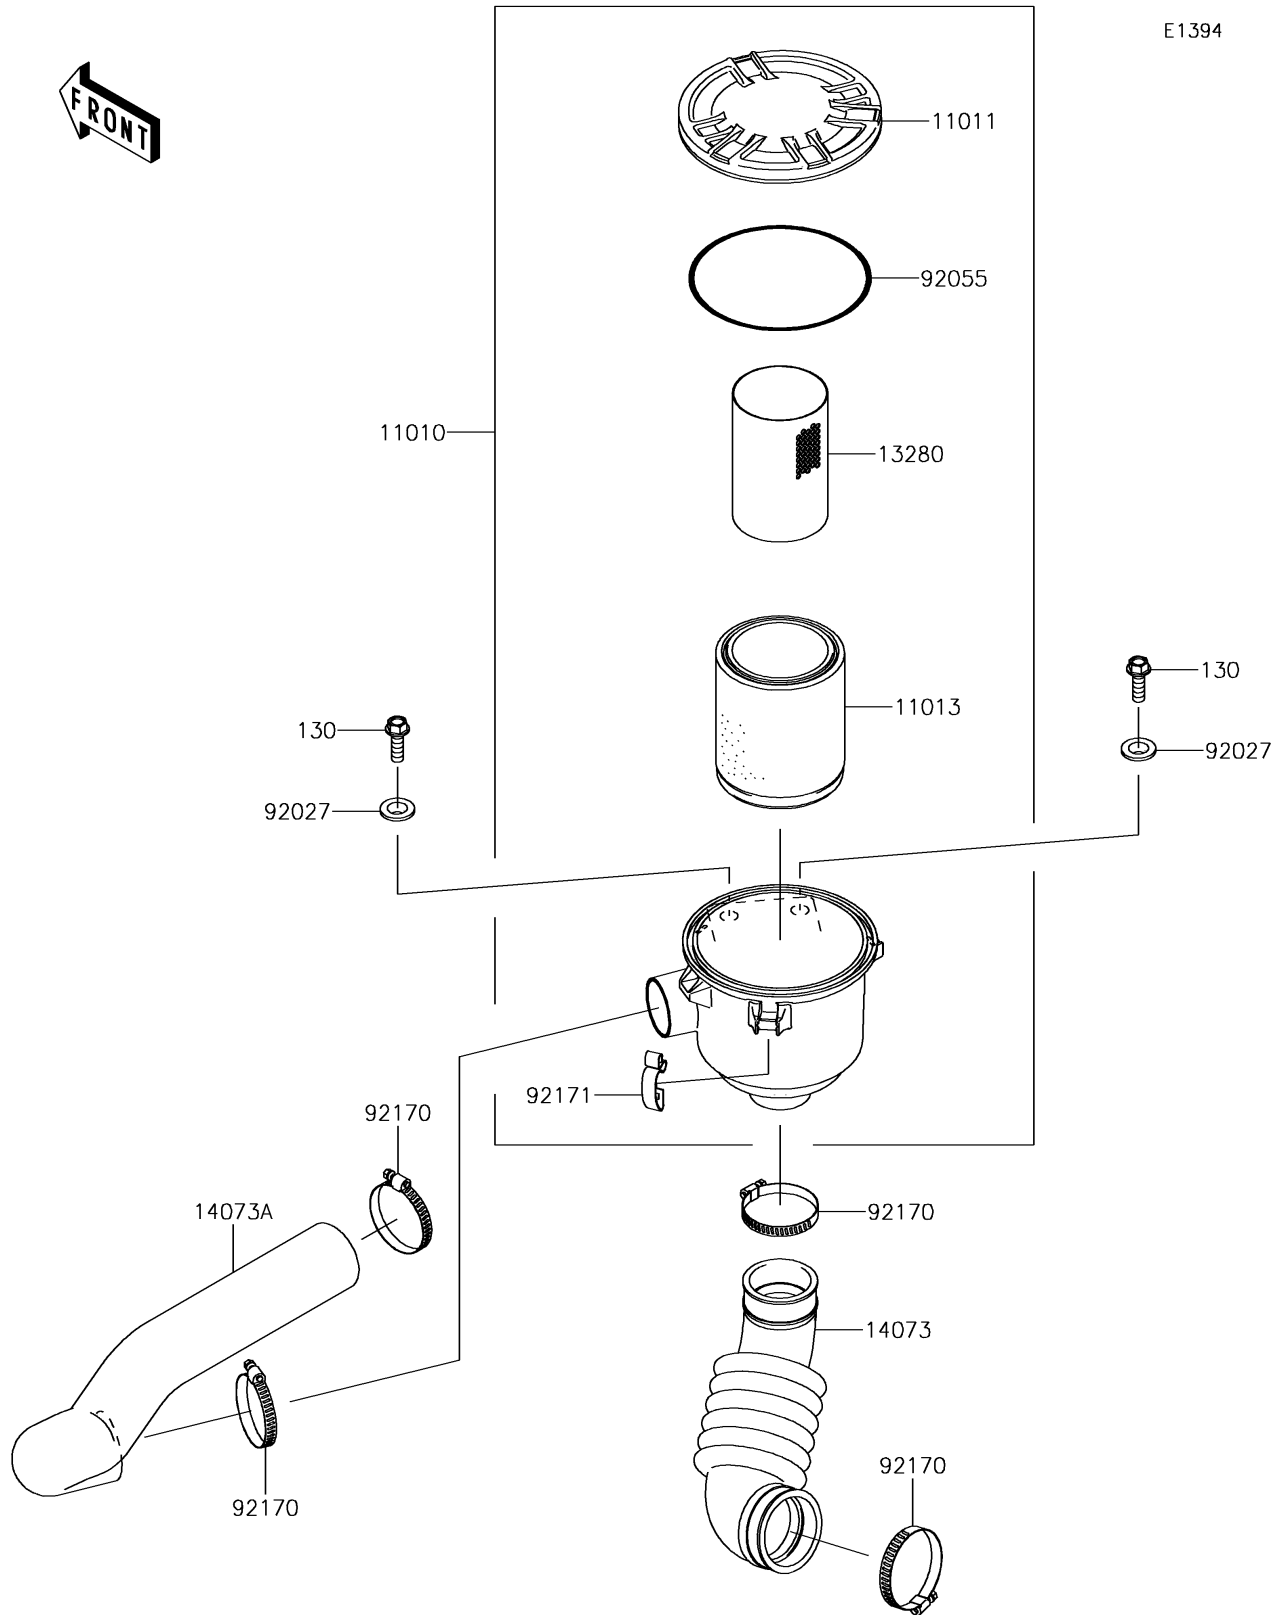

2017 MULE SX™ 4x4 SE

PARTS DIAGRAM

Air Cleaner-Belt Converter

2017 MULE SX™ 4x4 SE

PARTS LIST

Air Cleaner-Belt Converter

ITEM NAME

PART NUMBER

QUANTITY
