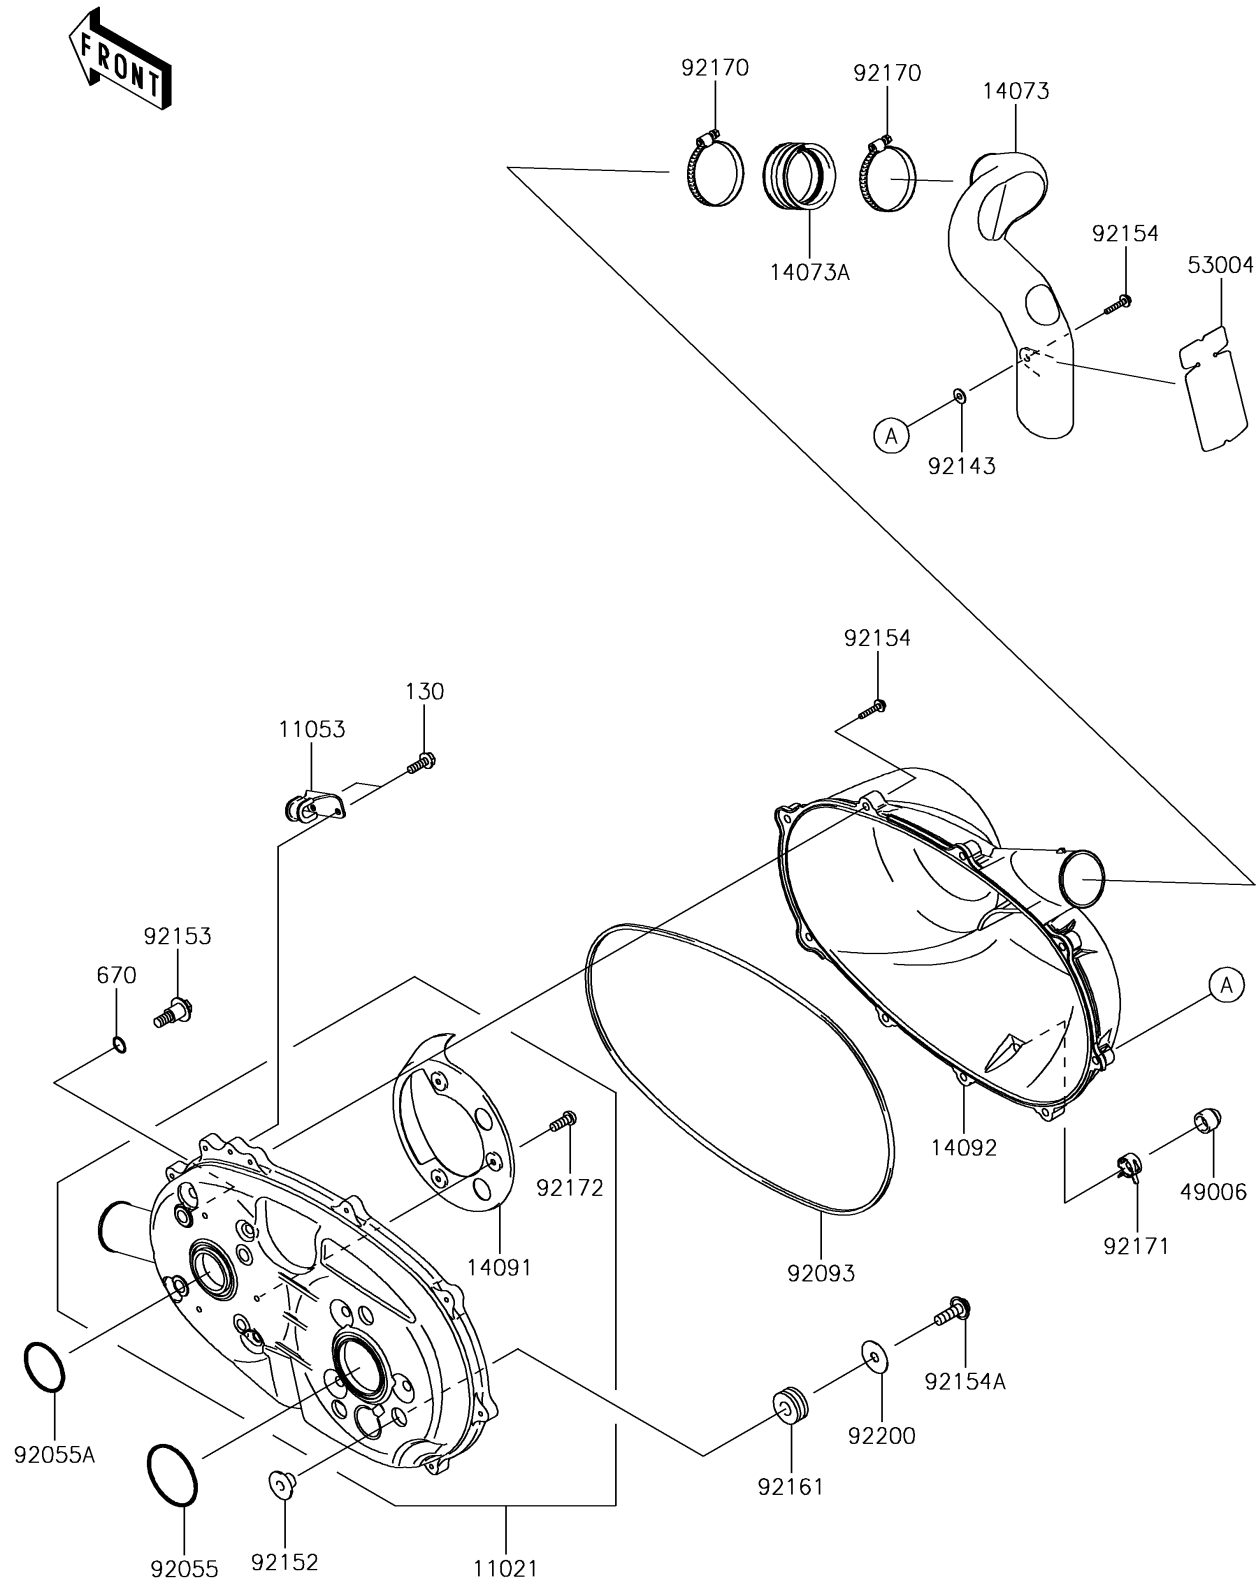

2019 MULE SX™ 4x4 SE

PARTS DIAGRAM

Converter Cover

E1393

2019 MULE SX™ 4x4 SE

PARTS LIST

Converter Cover

ITEM NAME	PART NUMBER	QUANTITY
CASE-ASSY,BELT CONVERTER (Ref # 11021)	11021-0023	1
BRACKET (Ref # 11053)	11053-1483	1
DUCT,EXHAUST (Ref # 14073)	14073-0287	1
DUCT,JOINT (Ref # 14073A)	14073-1775	1
COVER (Ref # 14091)	14091-0391	1
COVER,BELT CONVERTER (Ref # 14092)	14092-1007	1
BOOT,DRAIN (Ref # 49006)	49006-3718	1
MAT (Ref # 53004)	53004-0051	1
RING-O,64MM (Ref # 92055)	92055-0748	1
RING-O,49.4MM (Ref # 92055A)	92055-0749	1
SEAL (Ref # 92093)	92093-0586	1
COLLAR (Ref # 92143)	92143-1087	1
COLLAR (Ref # 92152)	92152-0894	3
BOLT,8X26.5 (Ref # 92153)	92153-0594	4
BOLT,6X35 (Ref # 92154)	92154-0342	9
BOLT,FLANGED,8X25 (Ref # 92154A)	92154-1068	3
DAMPER (Ref # 92161)	92161-1484	3
CLAMP (Ref # 92170)	92170-1764	2
CLAMP (Ref # 92171)	92171-0329	1
SCREW,5X14 (Ref # 92172)	92172-0166	3
WASHER,8.5X29X0.8 (Ref # 92200)	92200-0574	3
BOLT-FLANGED,6X18 (Ref # 130)	130BA0618	2
O RING,12MM (Ref # 670)	670D2012	4