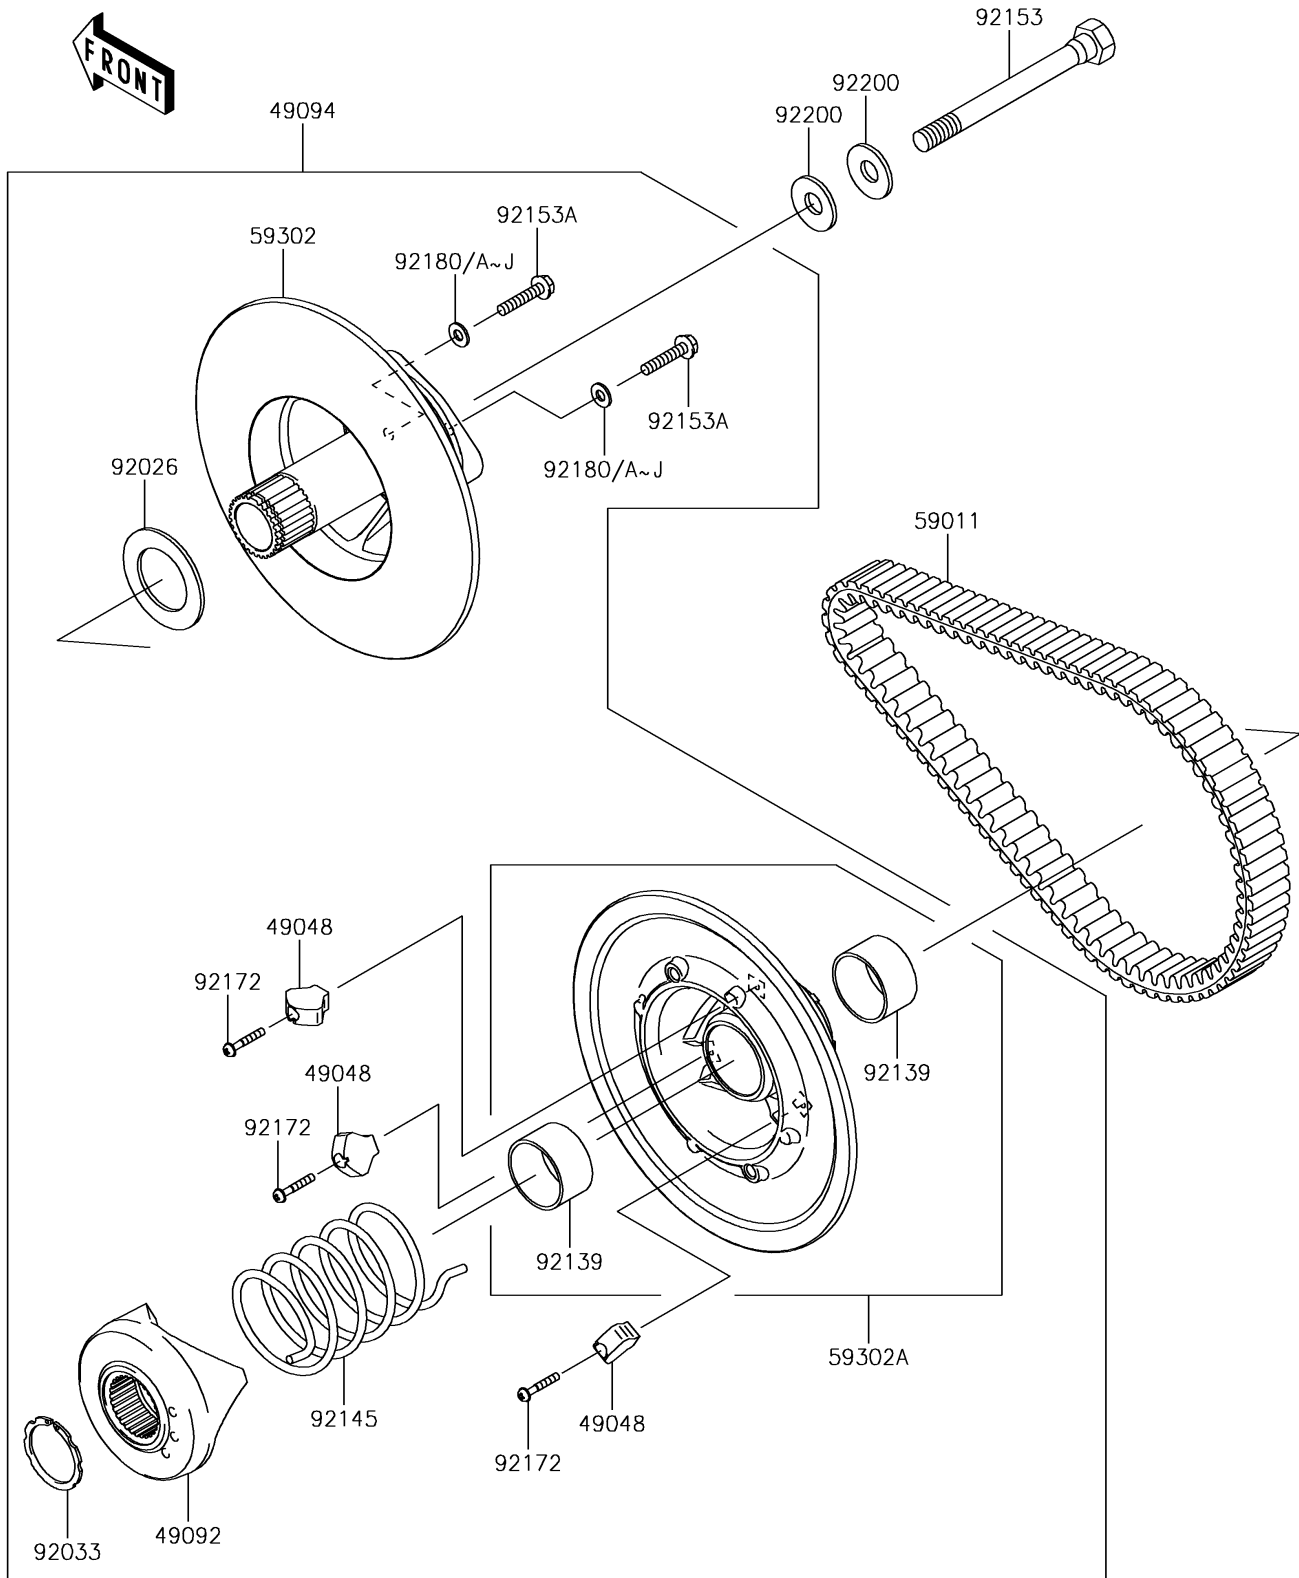

2017 Mule SX 4X4 SE

PARTS DIAGRAM

Driven Converter/Drive Belt

E1392

2017 Mule SX 4X4 SE

PARTS LIST

Driven Converter/Drive Belt

ITEM NAME

PART NUMBER

QUANTITY
