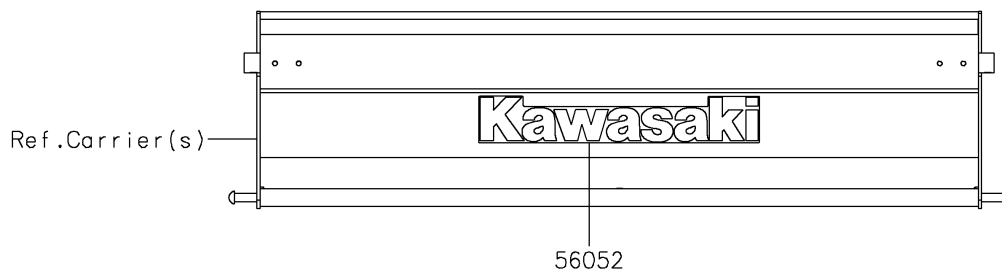

2017 Mule SX 4X4 XC SE

PARTS DIAGRAM

Decals(MHF/MHS)

F2861

2017 Mule SX 4X4 XC SE

PARTS LIST

Decals(MHF/MHS)

ITEM NAME

PART NUMBER

QUANTITY
