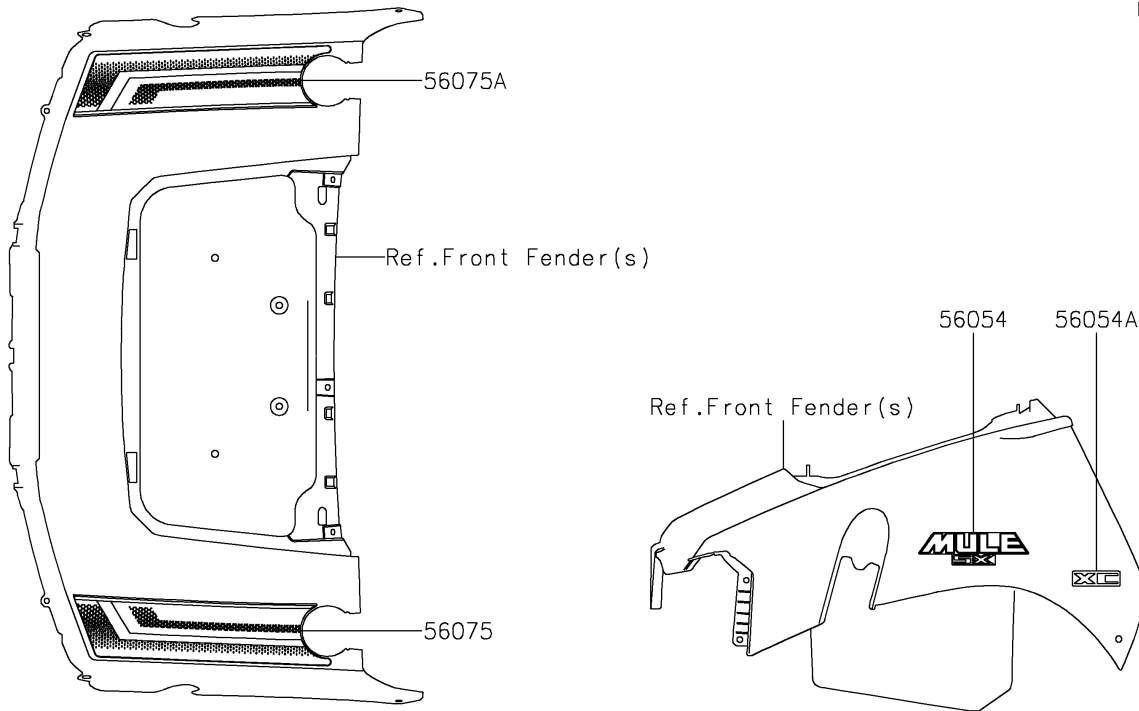

2017 Mule SX 4X4 XC SE

PARTS DIAGRAM

Decals(MHF/MHS)

F2861

2017 Mule SX 4X4 XC SE

PARTS LIST

Decals(MHF/MHS)

ITEM NAME

PART NUMBER

QUANTITY
