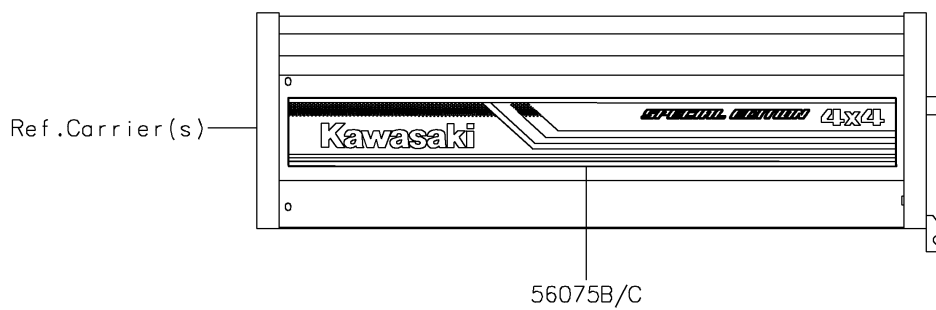

2017 Mule SX 4X4 XC SE

PARTS DIAGRAM

Decals(MHF/MHS)

F2861

2017 Mule SX 4X4 XC SE

PARTS LIST

Decals(MHF/MHS)

ITEM NAME

PART NUMBER

QUANTITY
