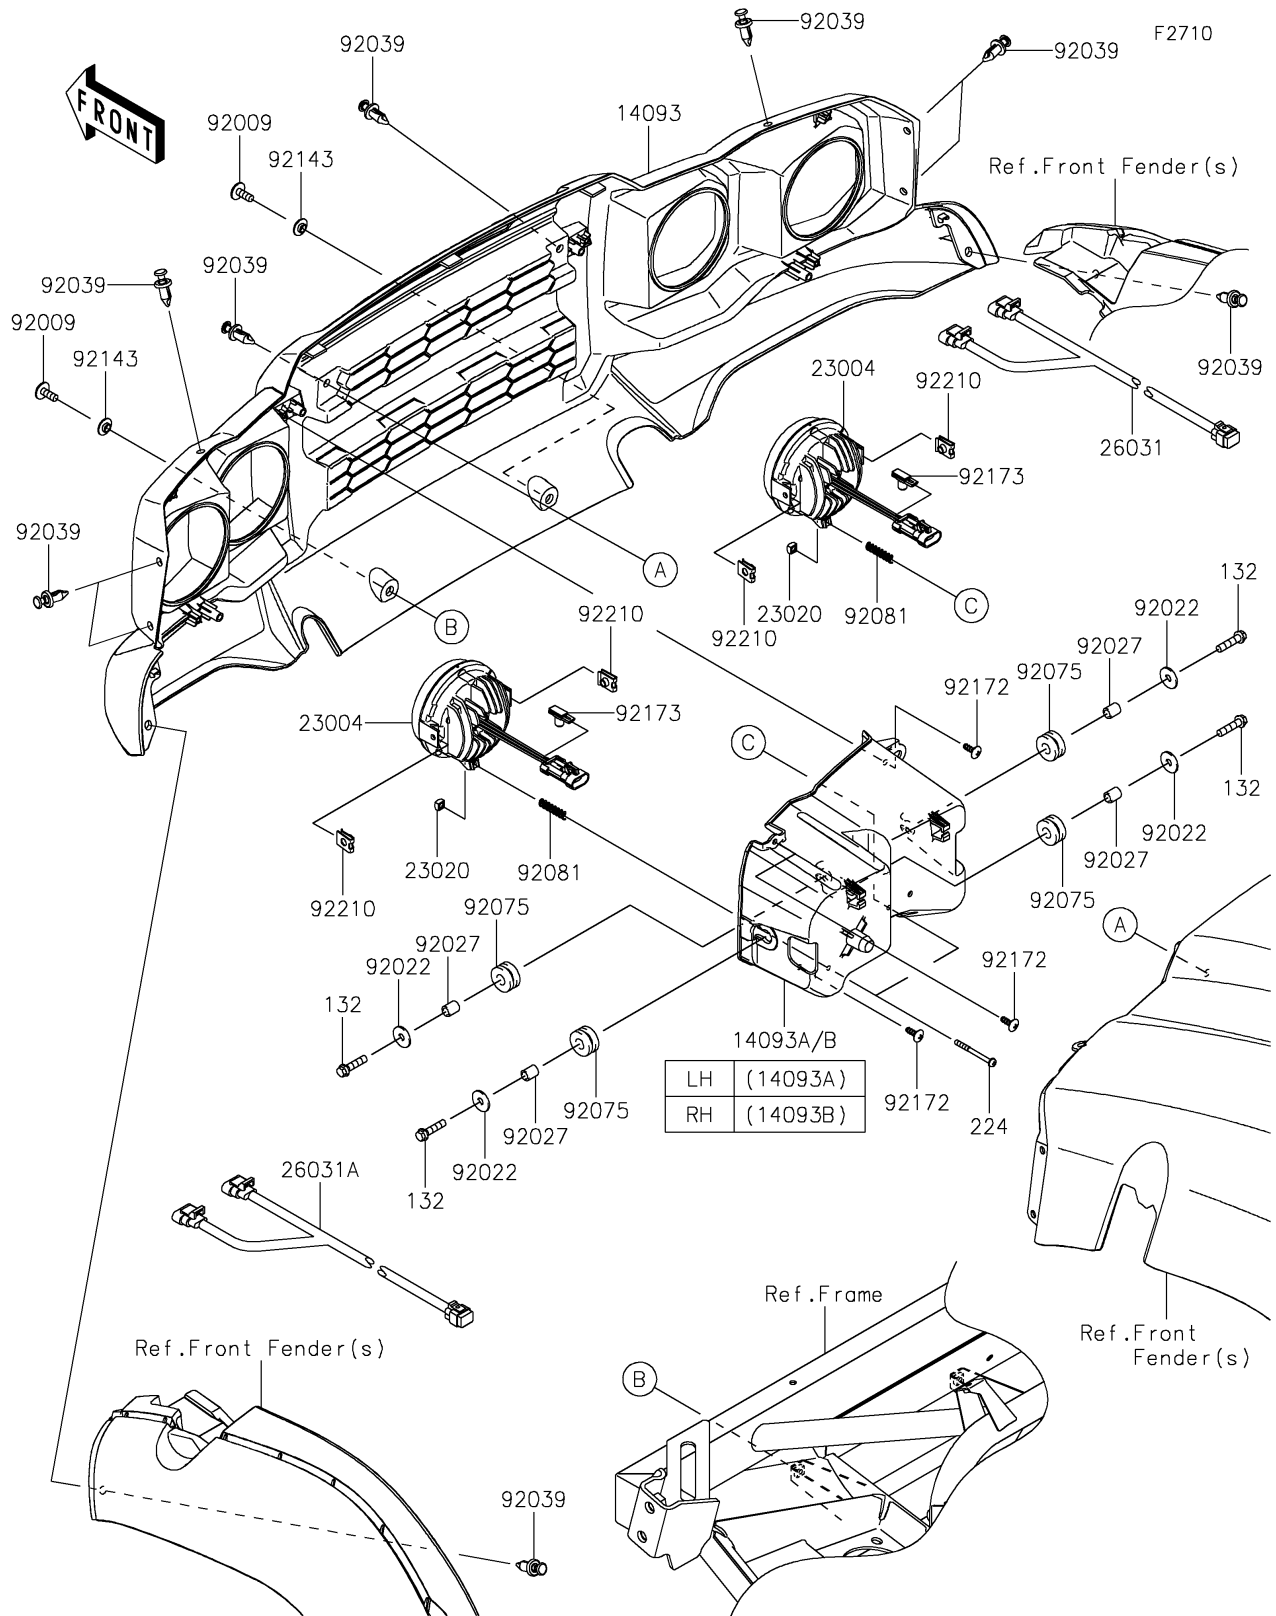

2017 Mule SX 4X4 XC SE

PARTS DIAGRAM

Headlight(s)(MHF/MHS)

2017 Mule SX 4X4 XC SE

PARTS LIST

Headlight(s)(MHF/MHS)

ITEM NAME

PART NUMBER

QUANTITY
