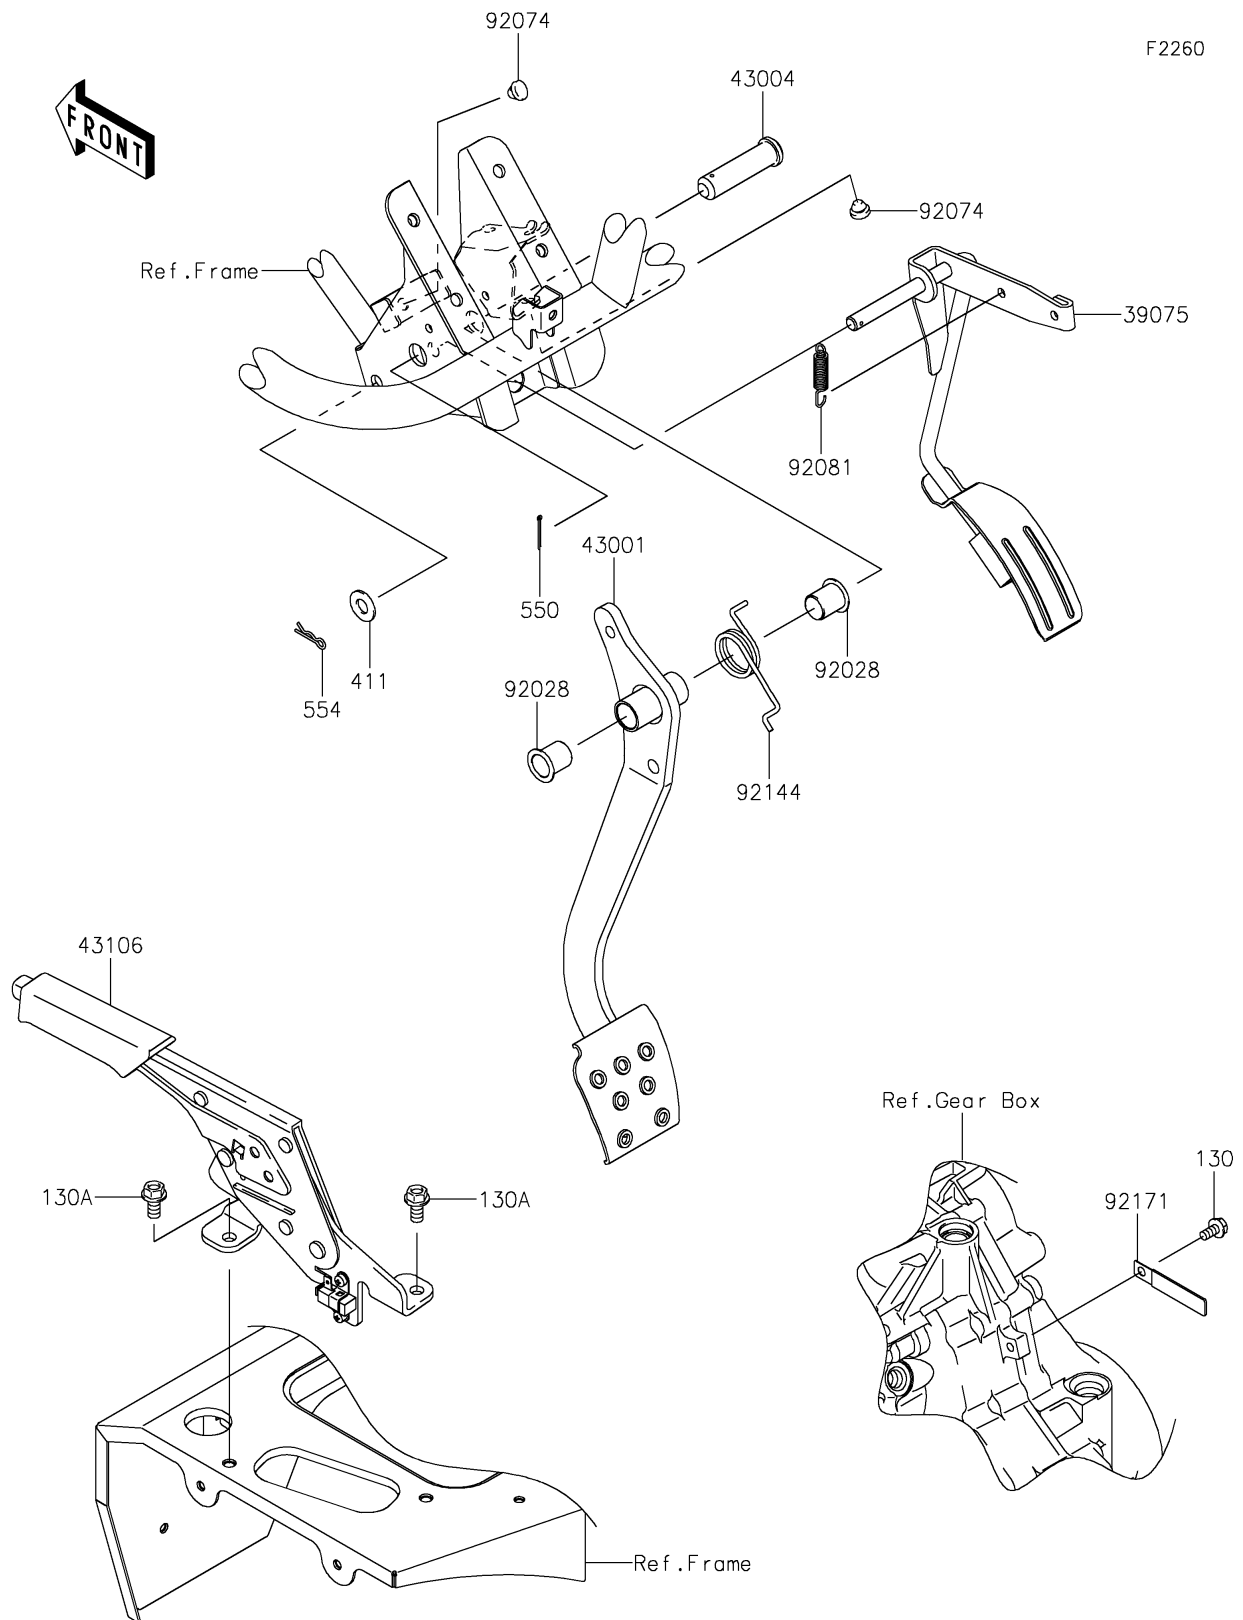

2017 Mule SX 4X4 XC SE

PARTS DIAGRAM

Brake Pedal/Throttle Lever

2017 Mule SX 4X4 XC SE

PARTS LIST

Brake Pedal/Throttle Lever

ITEM NAME

PART NUMBER

QUANTITY
