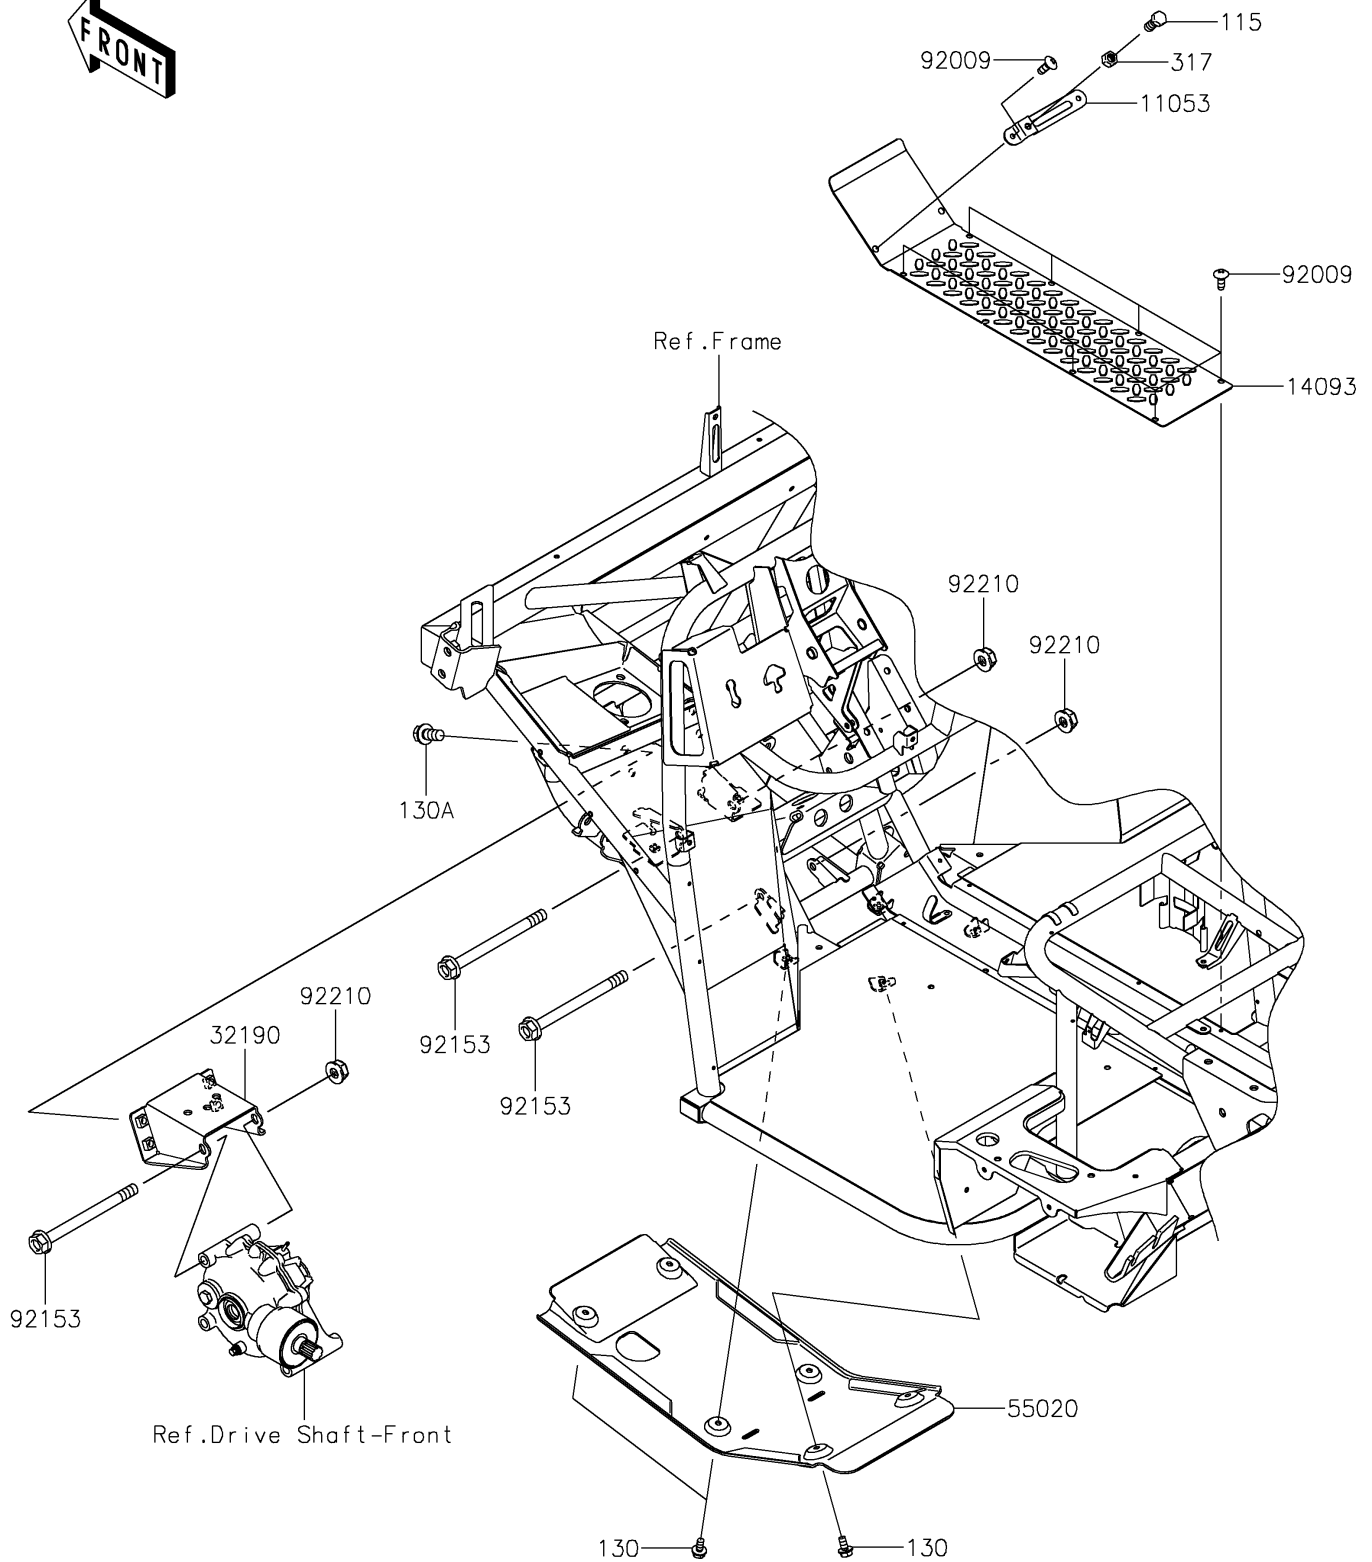

2017 Mule SX 4X4 XC SE

PARTS DIAGRAM

Engine Mount

F2122

2017 Mule SX 4X4 XC SE

PARTS LIST

Engine Mount

ITEM NAME

PART NUMBER

QUANTITY
