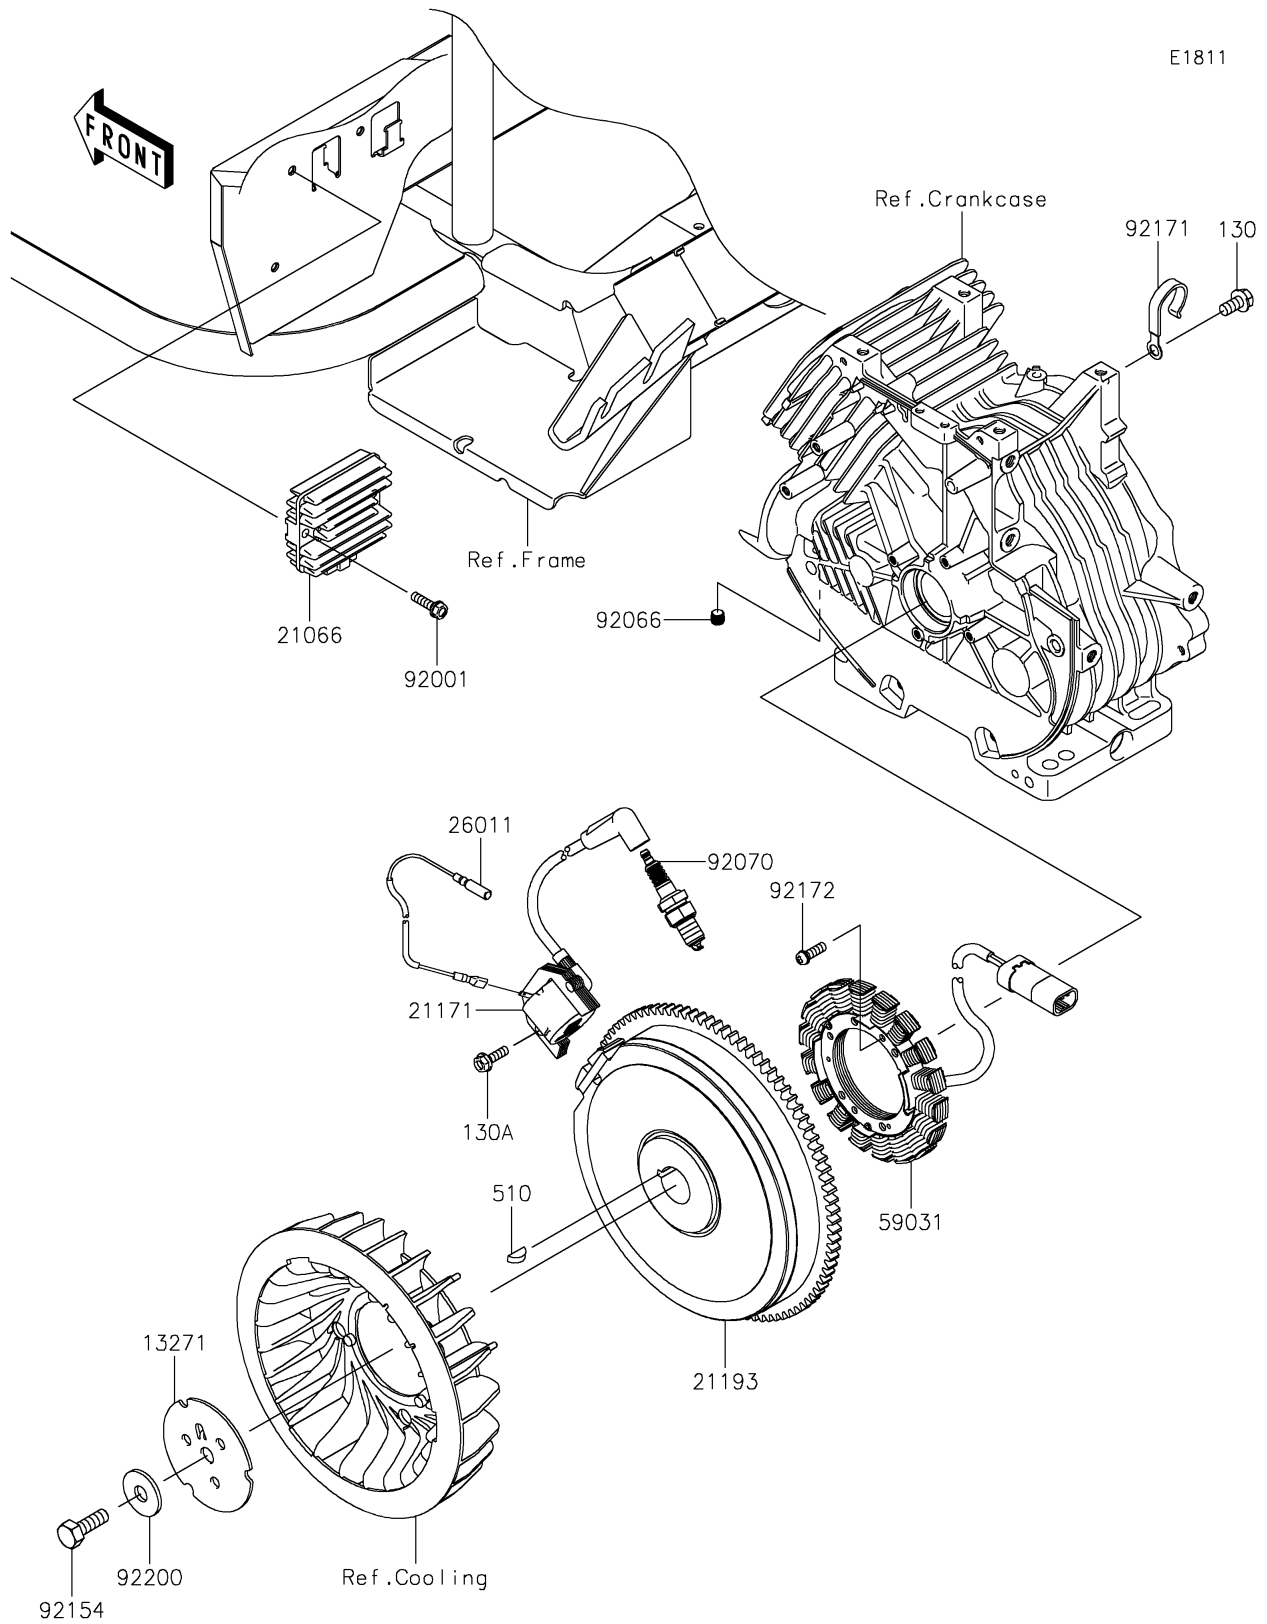

2017 Mule SX 4X4 XC SE

PARTS DIAGRAM

Generator/Ignition Coil

2017 Mule SX 4X4 XC SE

PARTS LIST

Generator/Ignition Coil

ITEM NAME

PART NUMBER

QUANTITY
