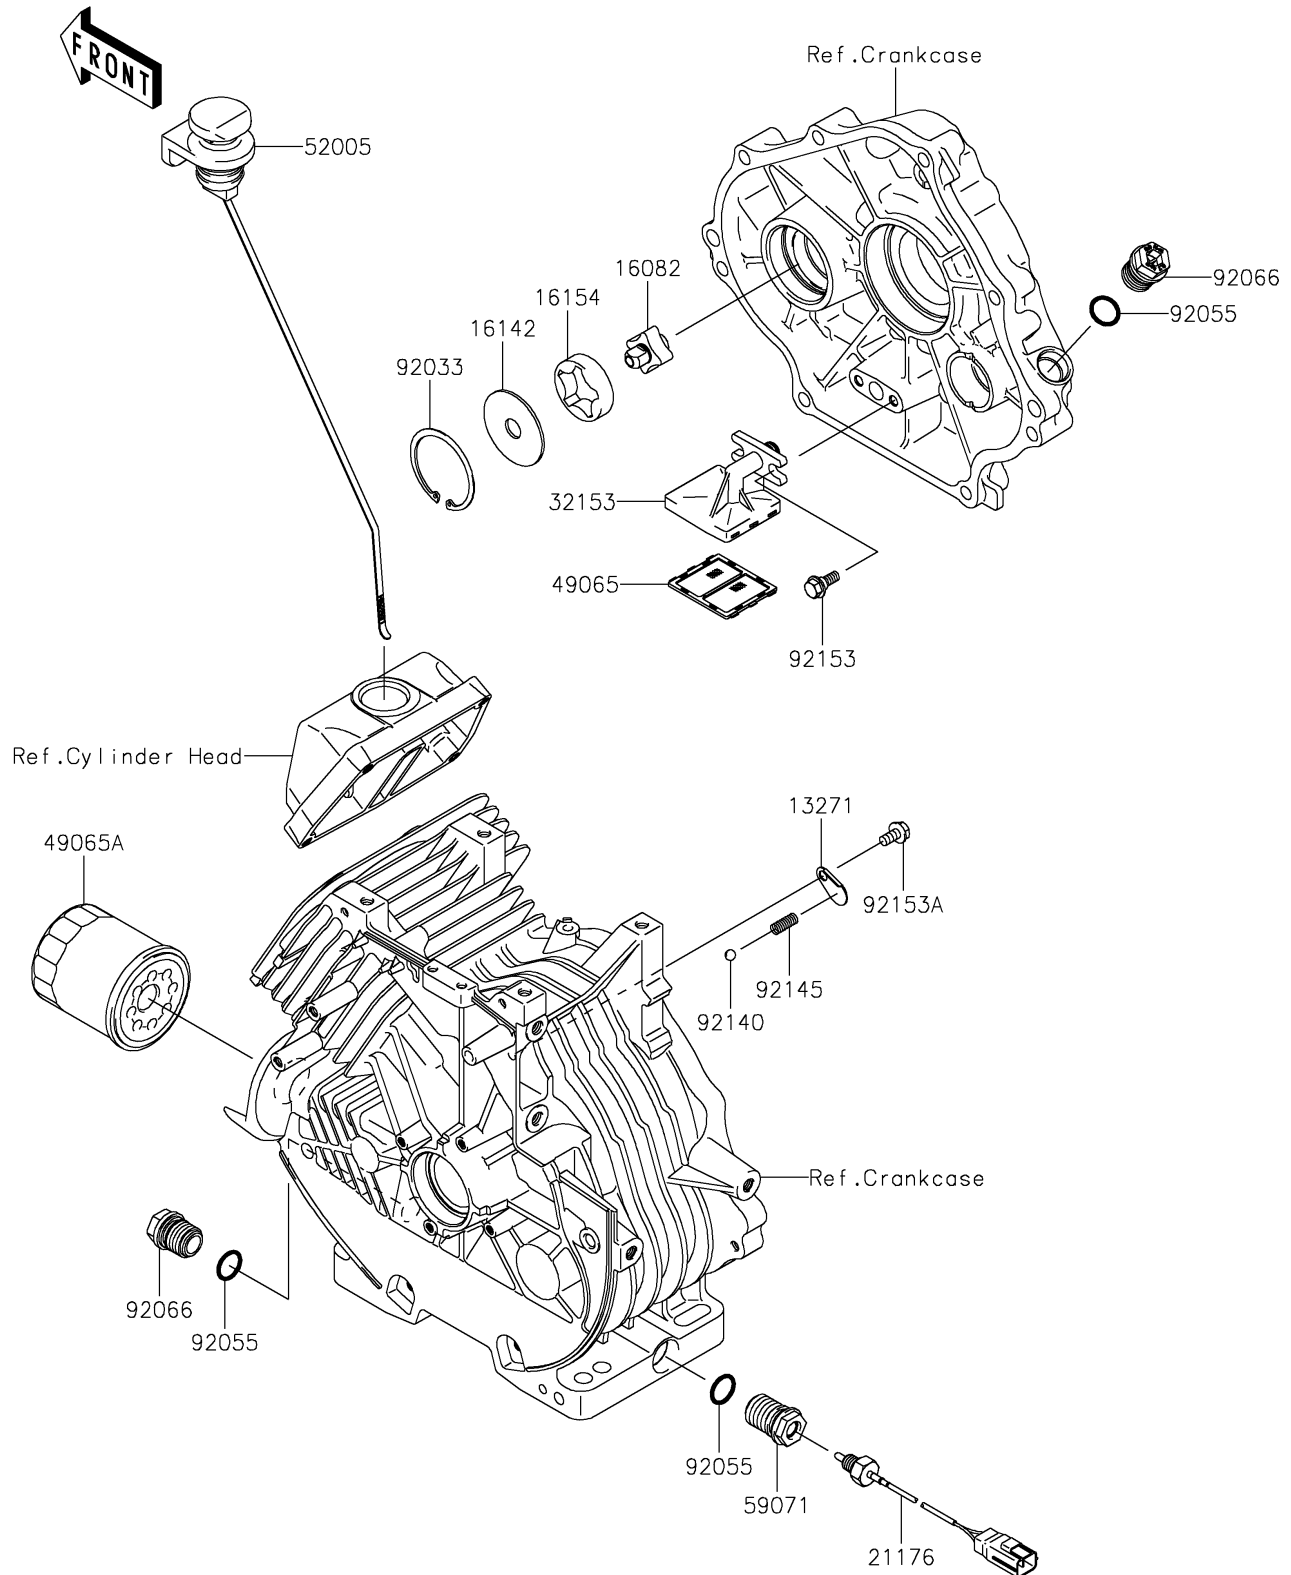

2017 Mule SX 4X4 XC SE

PARTS DIAGRAM

Oil Pump/Oil Filter

E1710

2017 Mule SX 4X4 XC SE

PARTS LIST

Oil Pump/Oil Filter

ITEM NAME

PART NUMBER

QUANTITY
