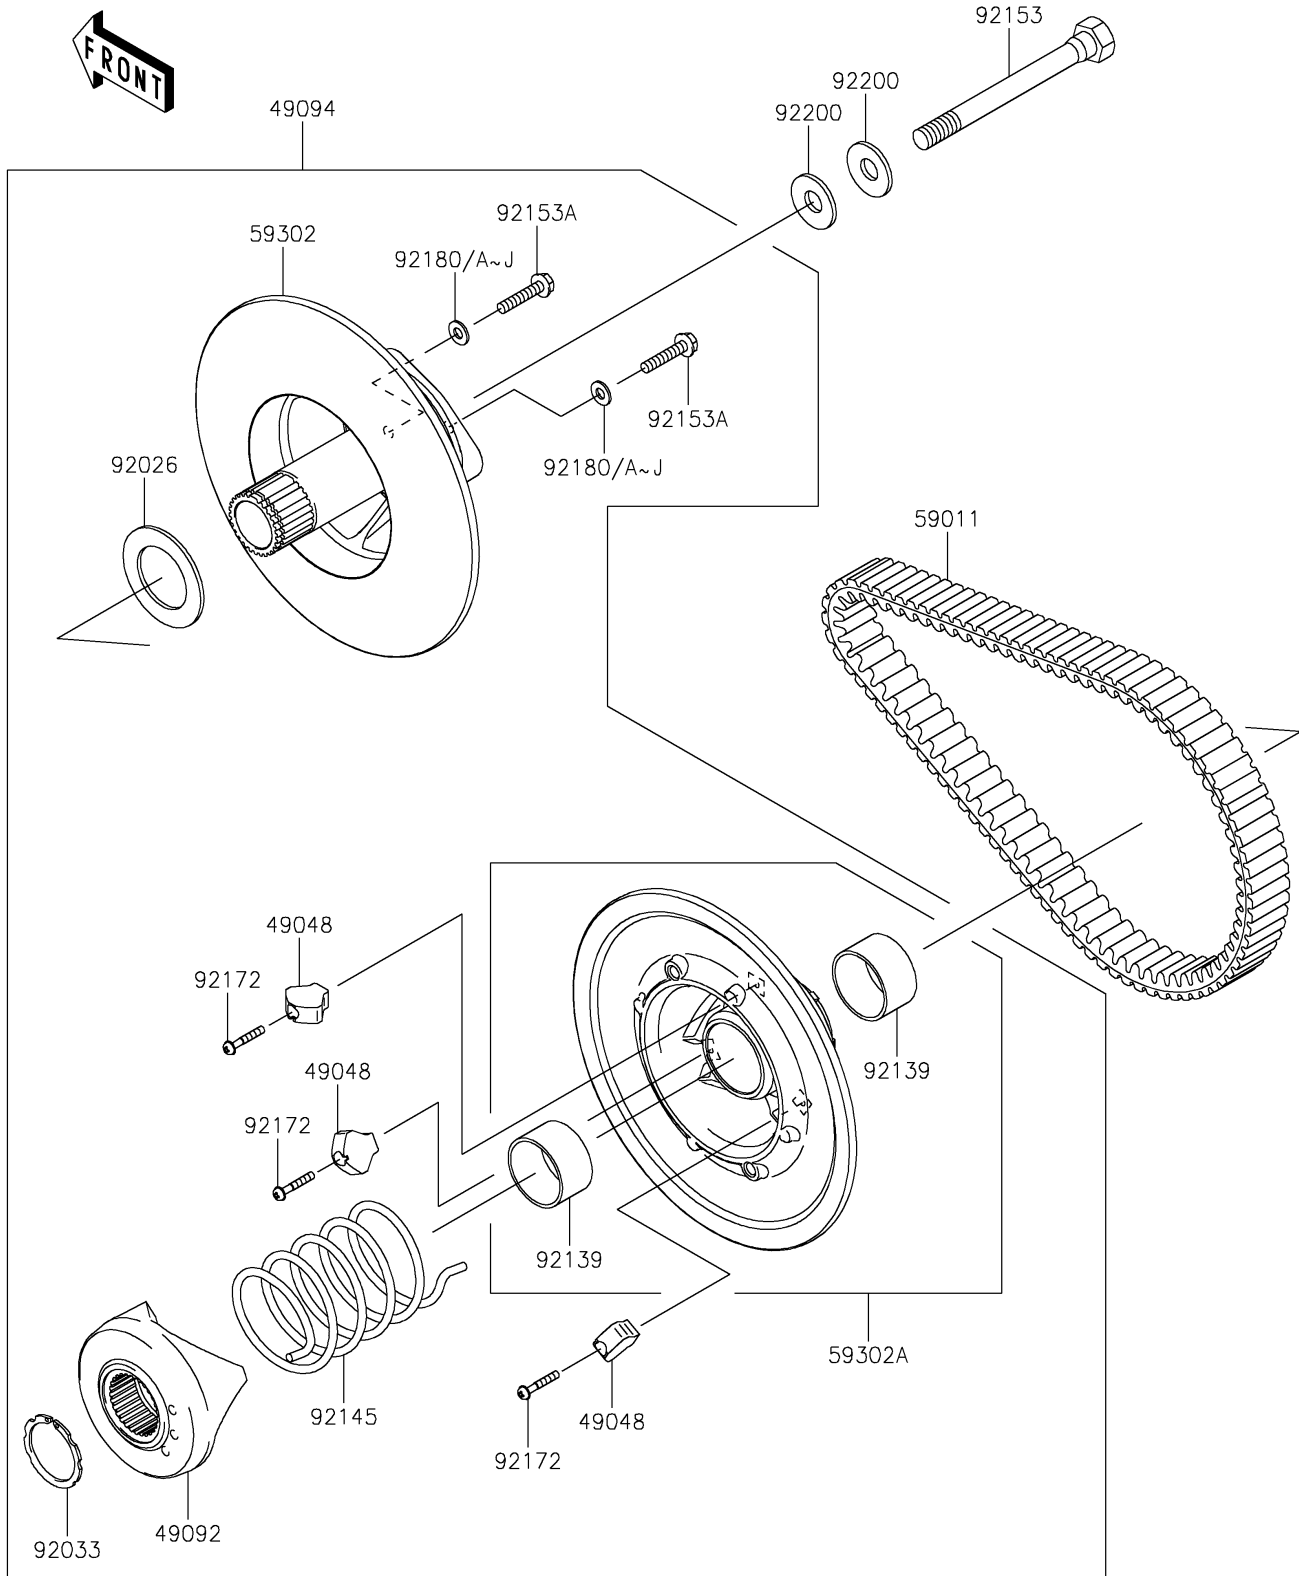

2017 Mule SX 4X4 XC SE

PARTS DIAGRAM

Driven Converter/Drive Belt

E1392

2017 Mule SX 4X4 XC SE

PARTS LIST

Driven Converter/Drive Belt

ITEM NAME

PART NUMBER

QUANTITY
