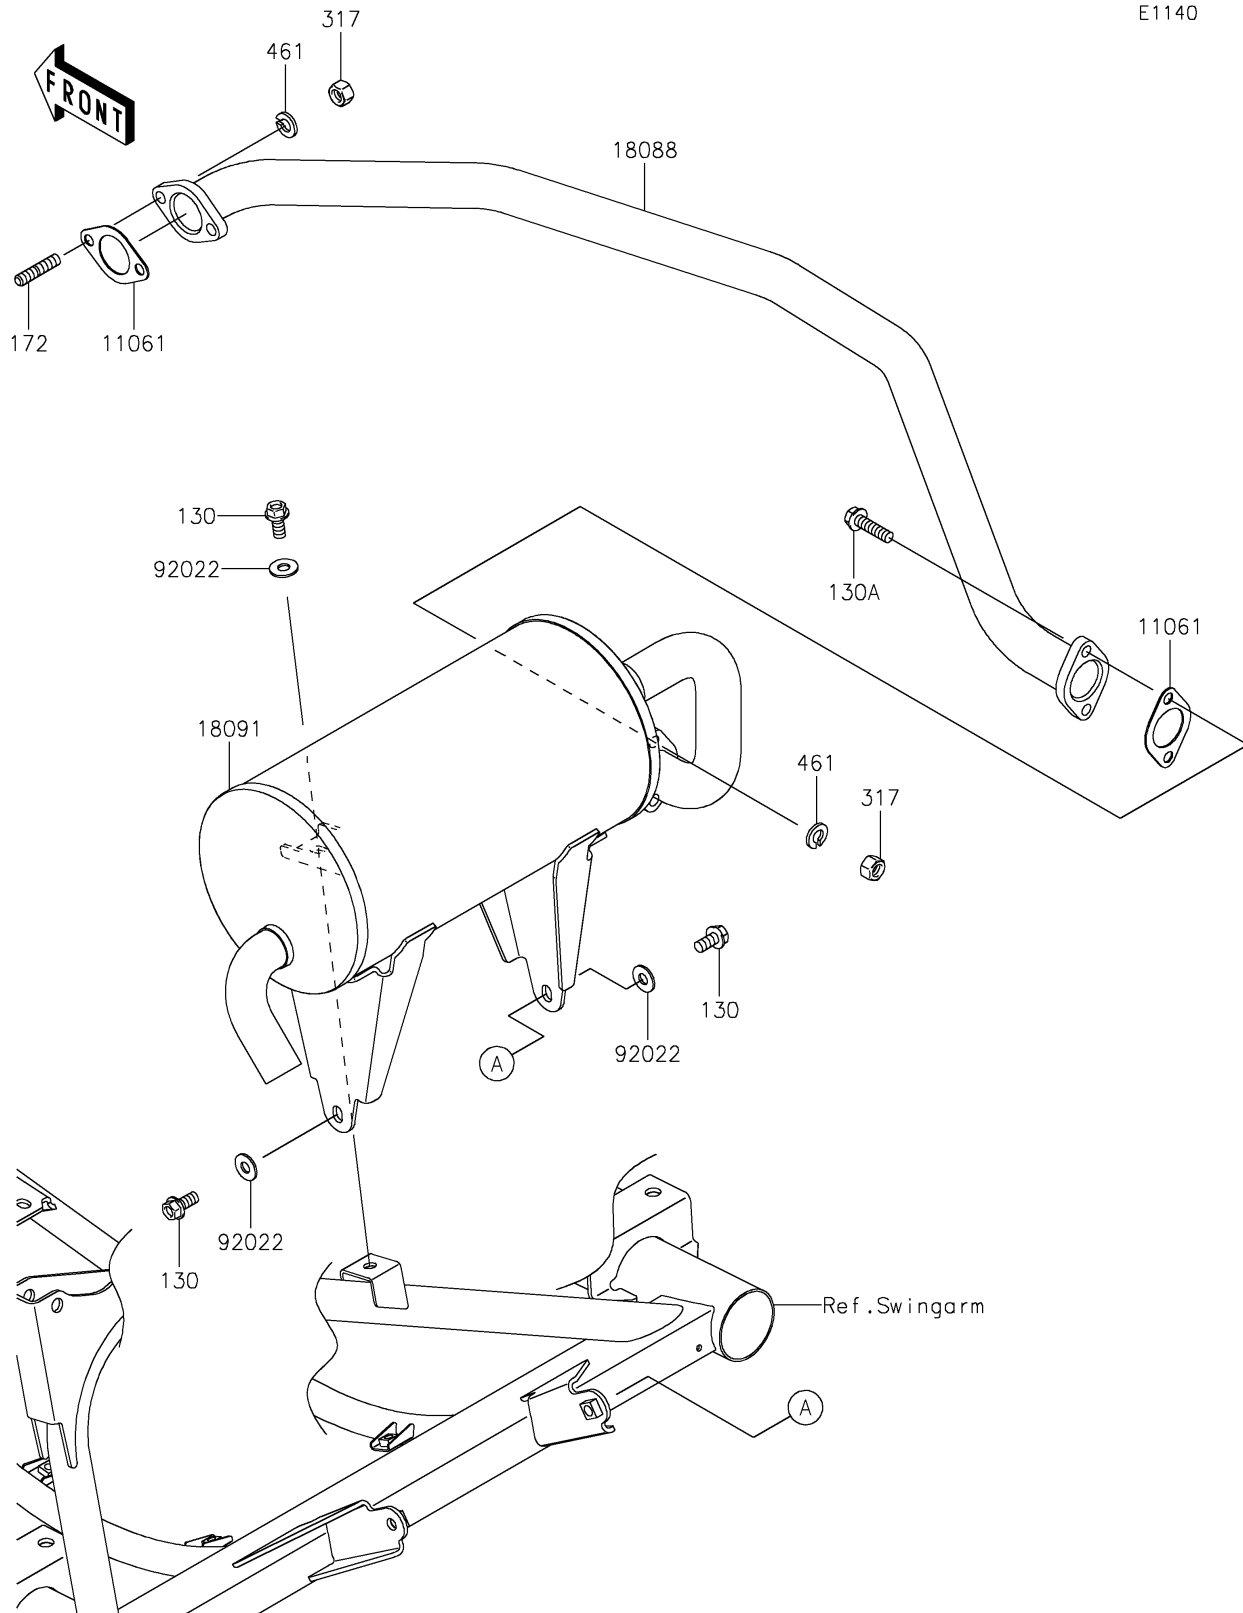

2019 MULE SX™ 4x4 XC SE

PARTS DIAGRAM

Muffler(s)

E1140

2019 MULE SX™ 4x4 XC SE

PARTS LIST

Muffler(s)

| ITEM NAME | PART NUMBER | QUANTITY |
|---------------------------------|-------------|----------|
| GASKET (Ref # 11061) | 11061-0132 | 2 |
| PIPE-EXHAUST (Ref # 18088) | 18088-0191 | 1 |
| BODY-COMP-MUFFLER (Ref # 18091) | 18091-0884 | 1 |
| WASHER,8.5X20X1.6 (Ref # 92022) | 92022-1561 | 3 |
| BOLT-FLANGED,8X16 (Ref # 130) | 130CA0816 | 3 |
| BOLT-FLANGED,8X30 (Ref # 130A) | 130CA0830 | 2 |
| BOLT-STUD,8X22 (Ref # 172) | 172BA0822 | 2 |
| NUT-HEX-SMALL,8MM (Ref # 317) | 317R0800 | 4 |
| WASHER-SPRING,8MM (Ref # 461) | 461DA0800 | 4 |