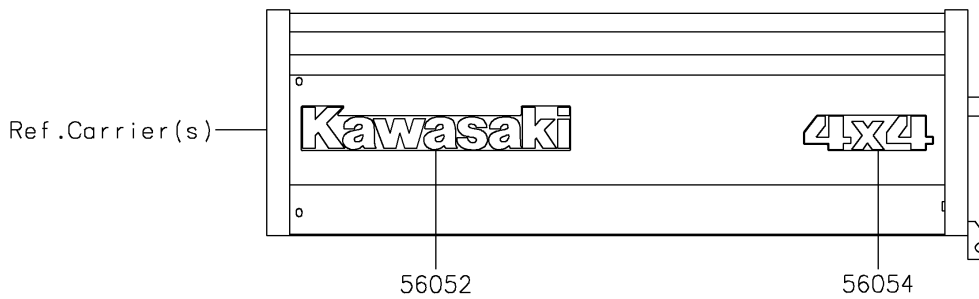

2019 MULE SX™ 4x4 XC CAMO

PARTS DIAGRAM

Decals

F2861

2019 MULE SX™ 4x4 XC CAMO

PARTS LIST

Decals

ITEM NAME	PART NUMBER	QUANTITY
-----------	-------------	----------
