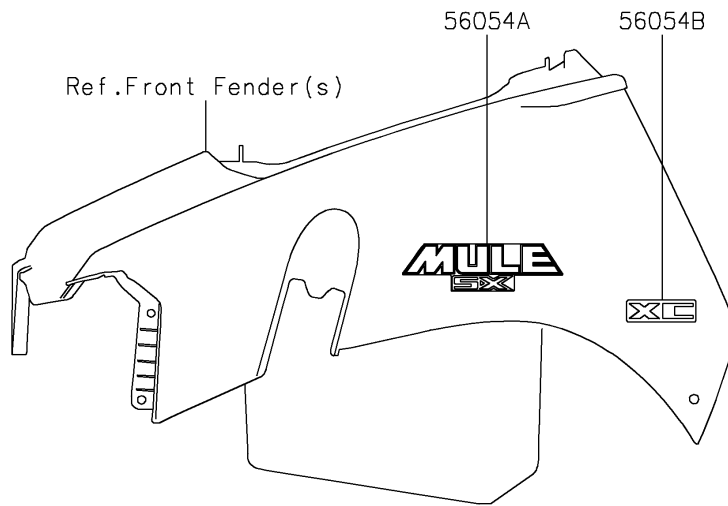

2019 MULE SX™ 4x4 XC CAMO

PARTS DIAGRAM

Decals

F2861

2019 MULE SX™ 4x4 XC CAMO

PARTS LIST

Decals

ITEM NAME	PART NUMBER	QUANTITY
-----------	-------------	----------
