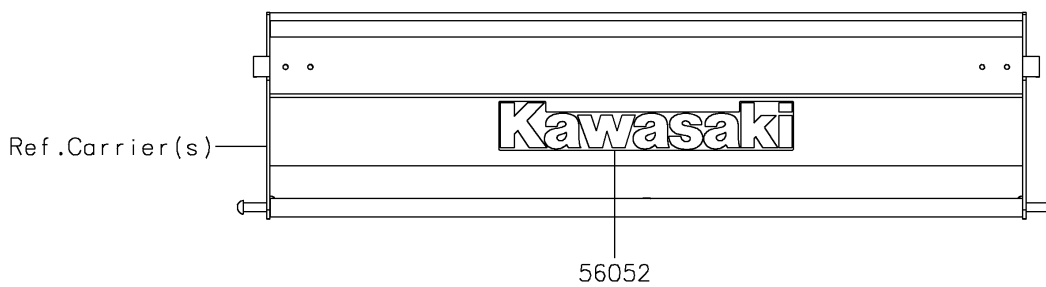

2019 MULE SX™ 4x4 XC CAMO

PARTS DIAGRAM

Decals

F2861

2019 MULE SX™ 4x4 XC CAMO

PARTS LIST

Decals

ITEM NAME	PART NUMBER	QUANTITY
-----------	-------------	----------
