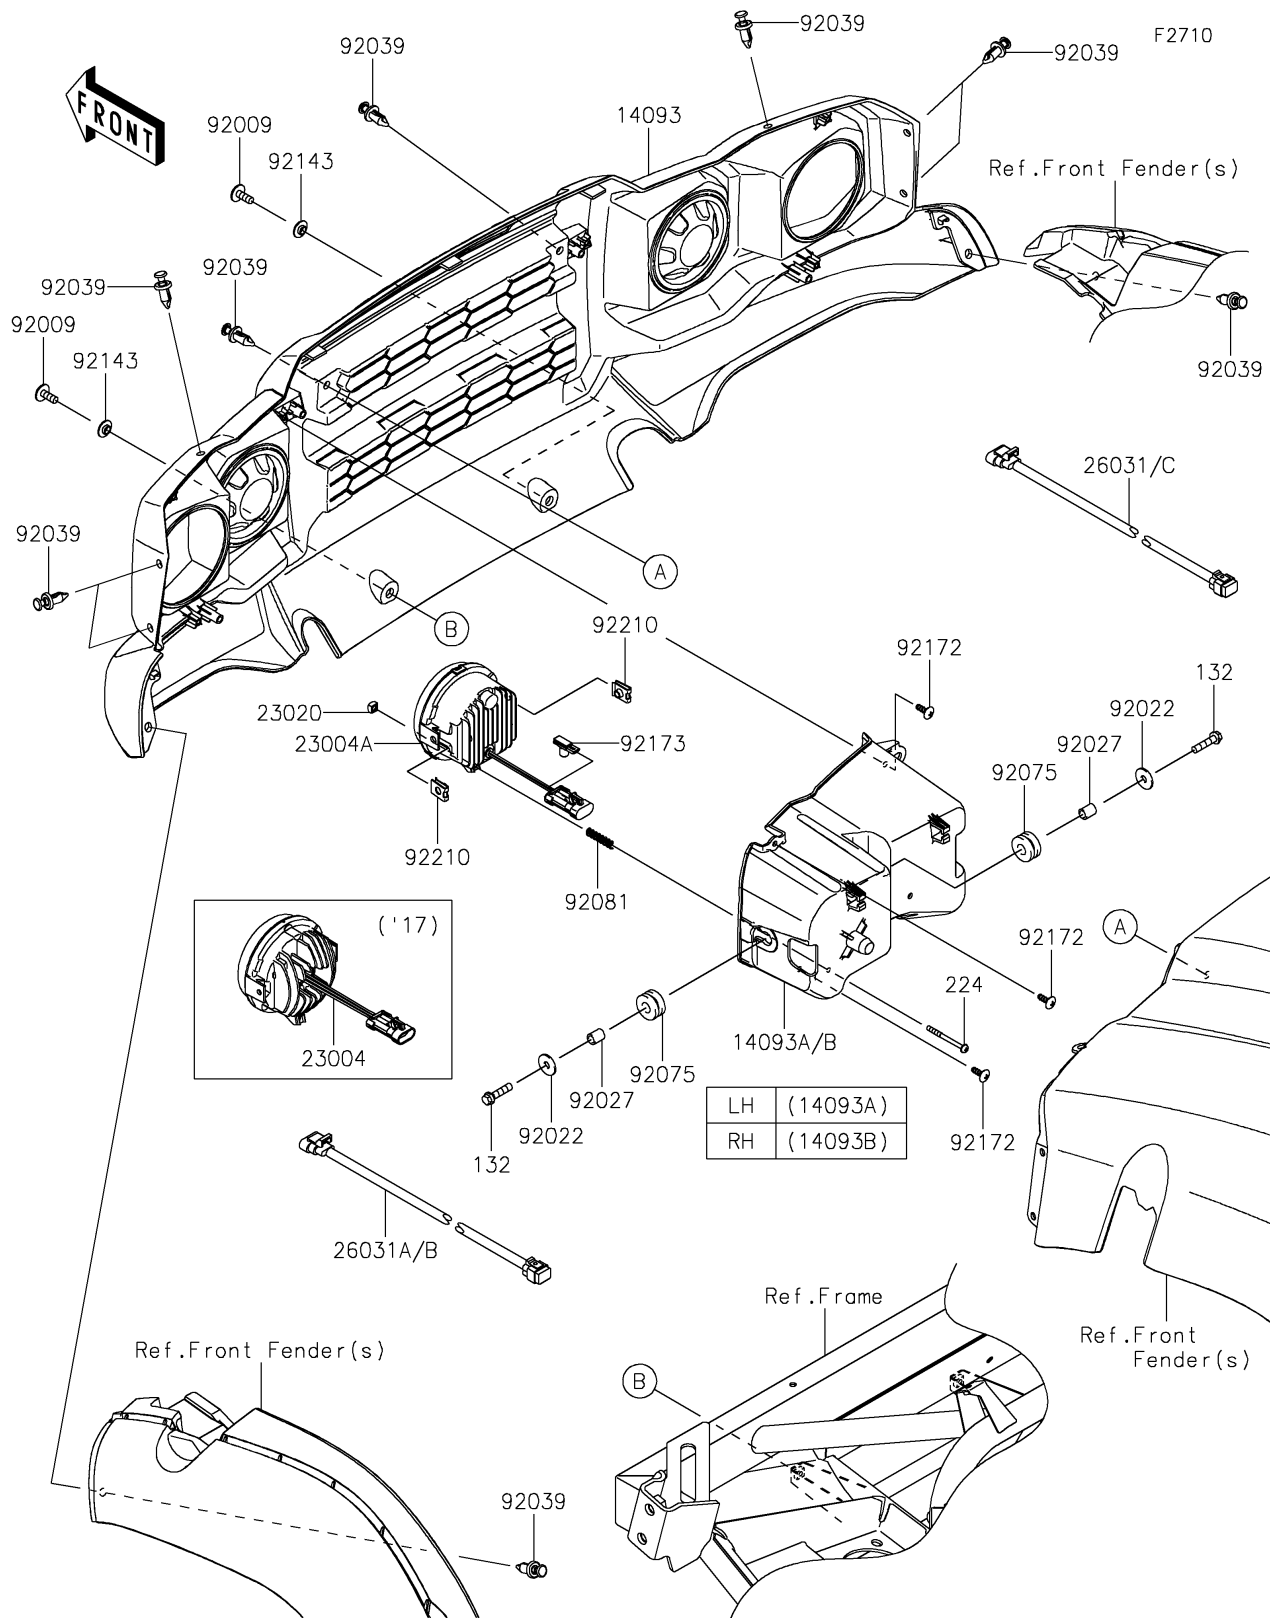

2019 MULE SX™ 4x4 XC CAMO

PARTS DIAGRAM

Headlight(s)

2019 MULE SX™ 4x4 XC CAMO

PARTS LIST

Headlight(s)

ITEM NAME

PART NUMBER

QUANTITY
