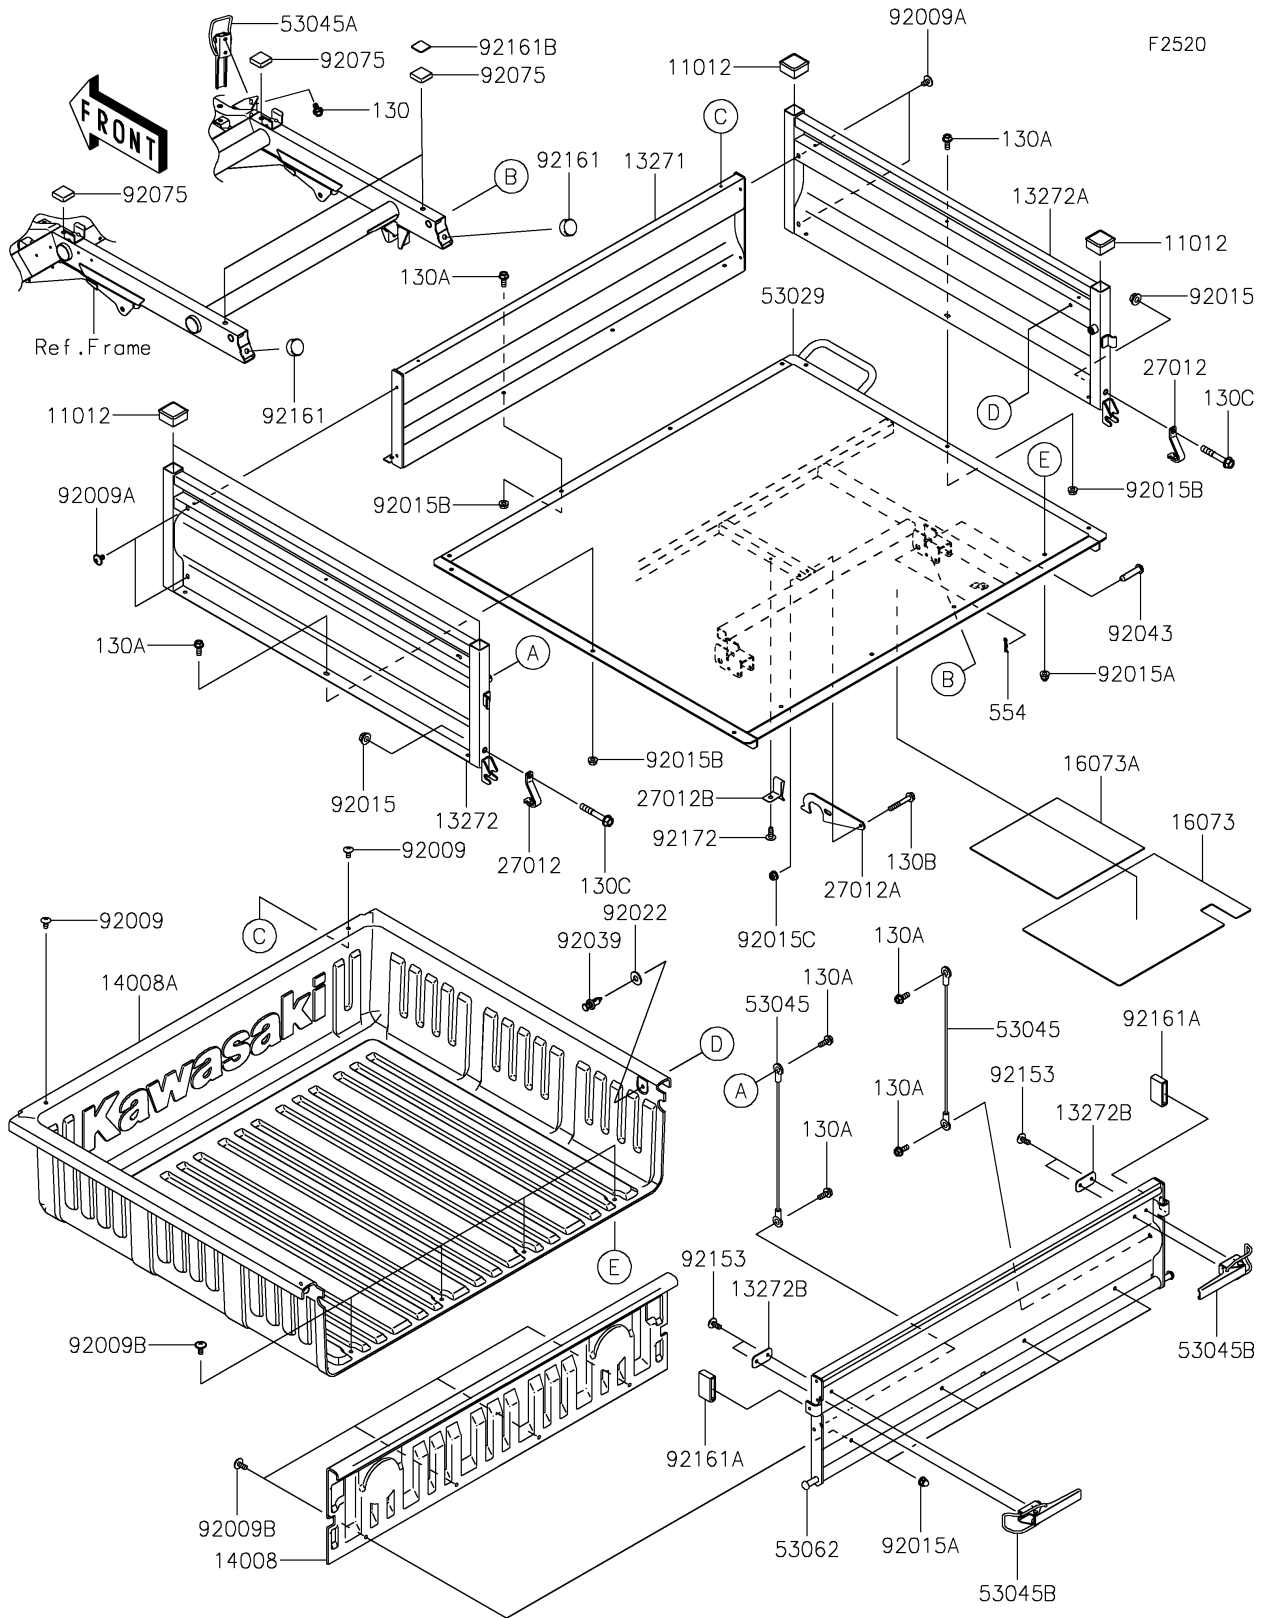

2018 MULE SX™ 4x4 XC CAMO

PARTS DIAGRAM

Carrier(s)

2018 MULE SX™ 4x4 XC CAMO

PARTS LIST

Carrier(s)

ITEM NAME

PART NUMBER

QUANTITY
