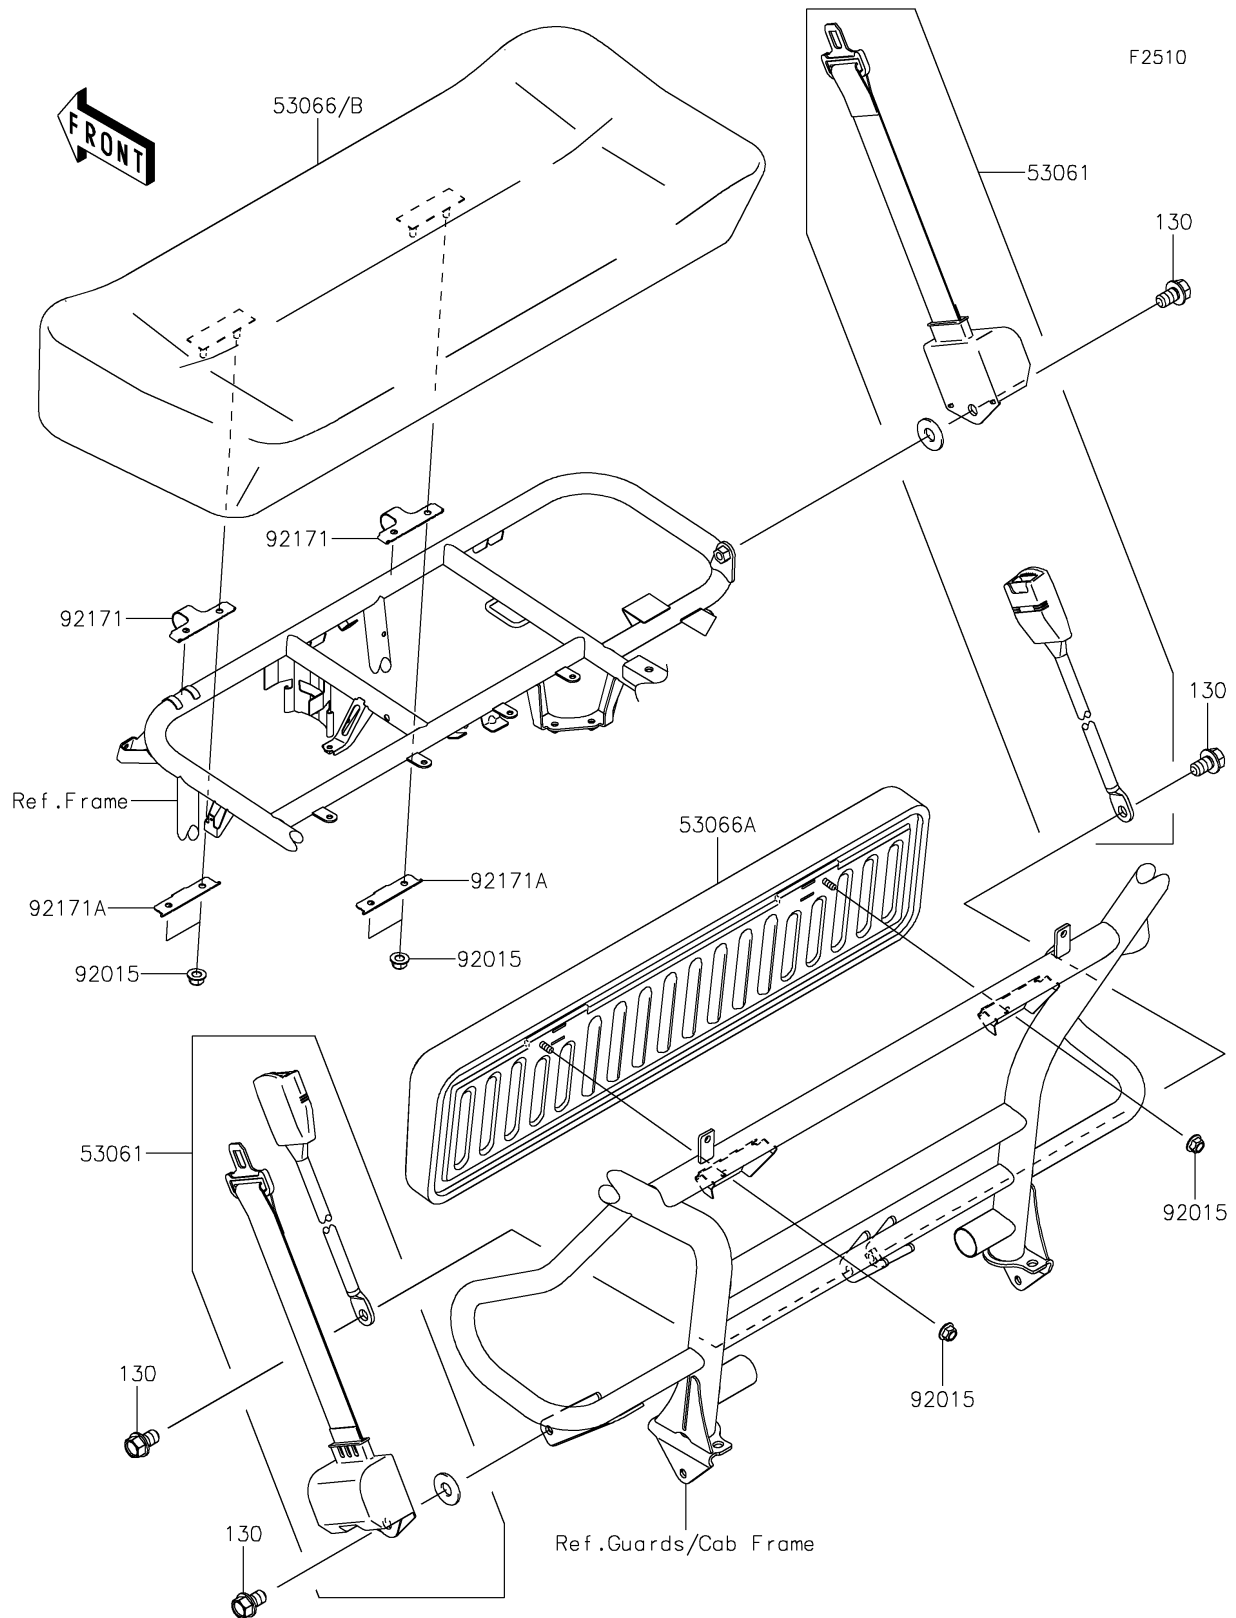

2019 MULE SX™ 4x4 XC CAMO

PARTS DIAGRAM

Seat

2019 MULE SX™ 4x4 XC CAMO

PARTS LIST

Seat

ITEM NAME	PART NUMBER	QUANTITY
-----------	-------------	----------
