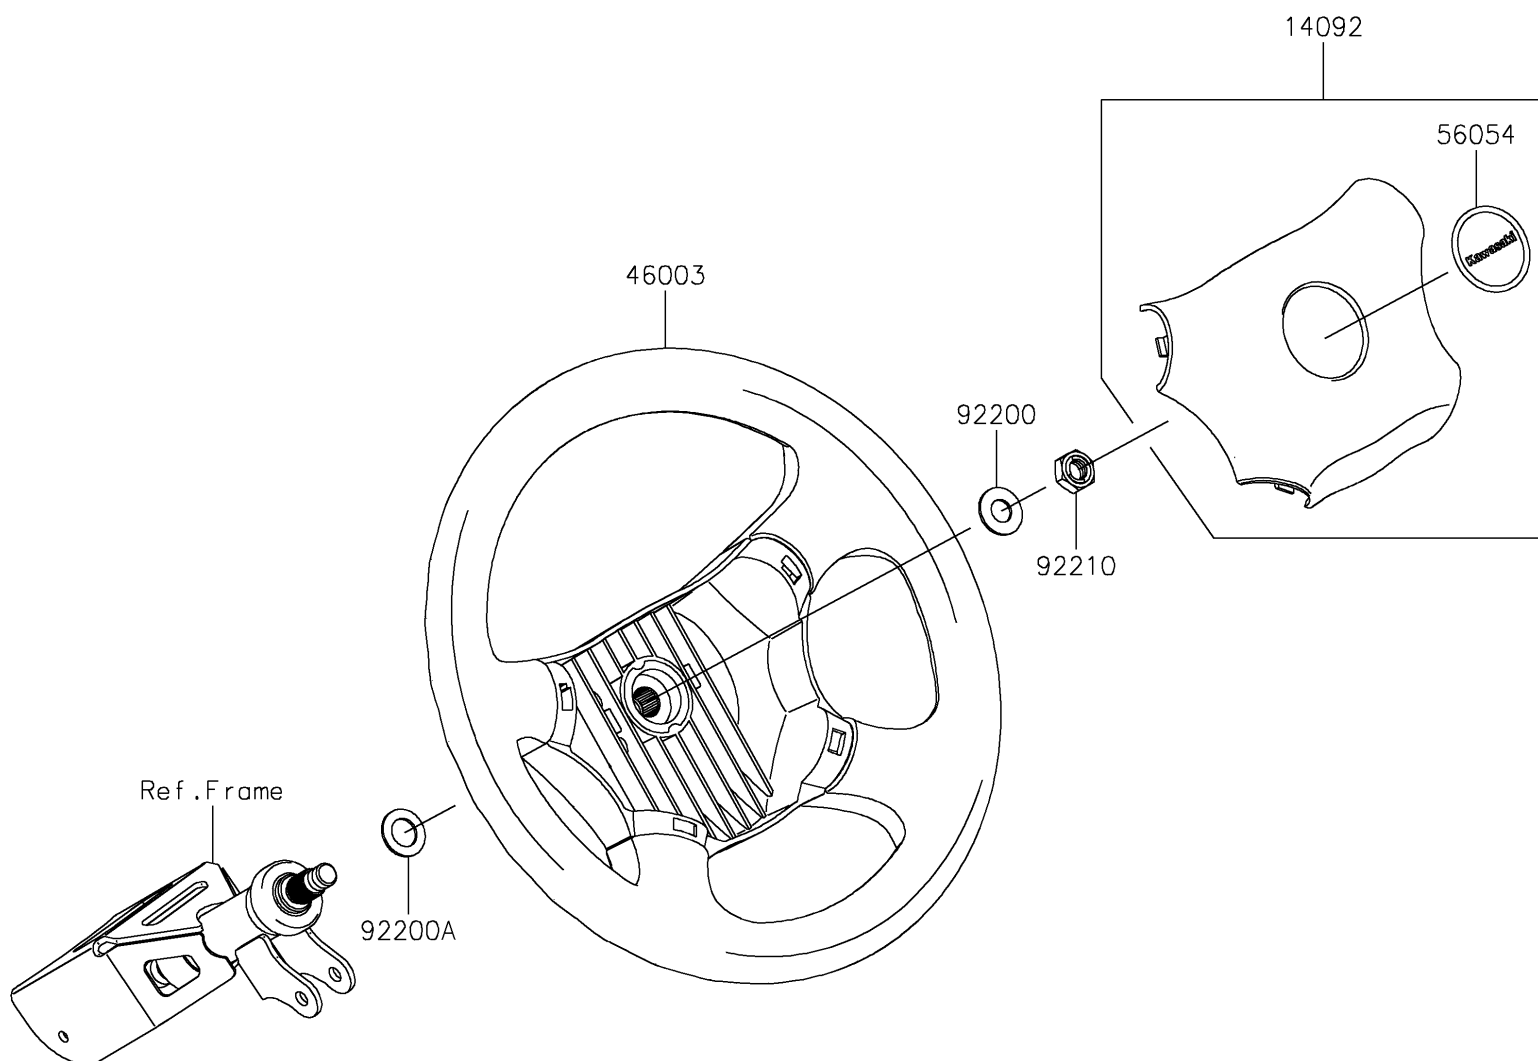

2019 MULE SX™ 4x4 XC CAMO

PARTS DIAGRAM

Steering Wheel

F2311

2019 MULE SX™ 4x4 XC CAMO

PARTS LIST

Steering Wheel

ITEM NAME	PART NUMBER	QUANTITY
-----------	-------------	----------
