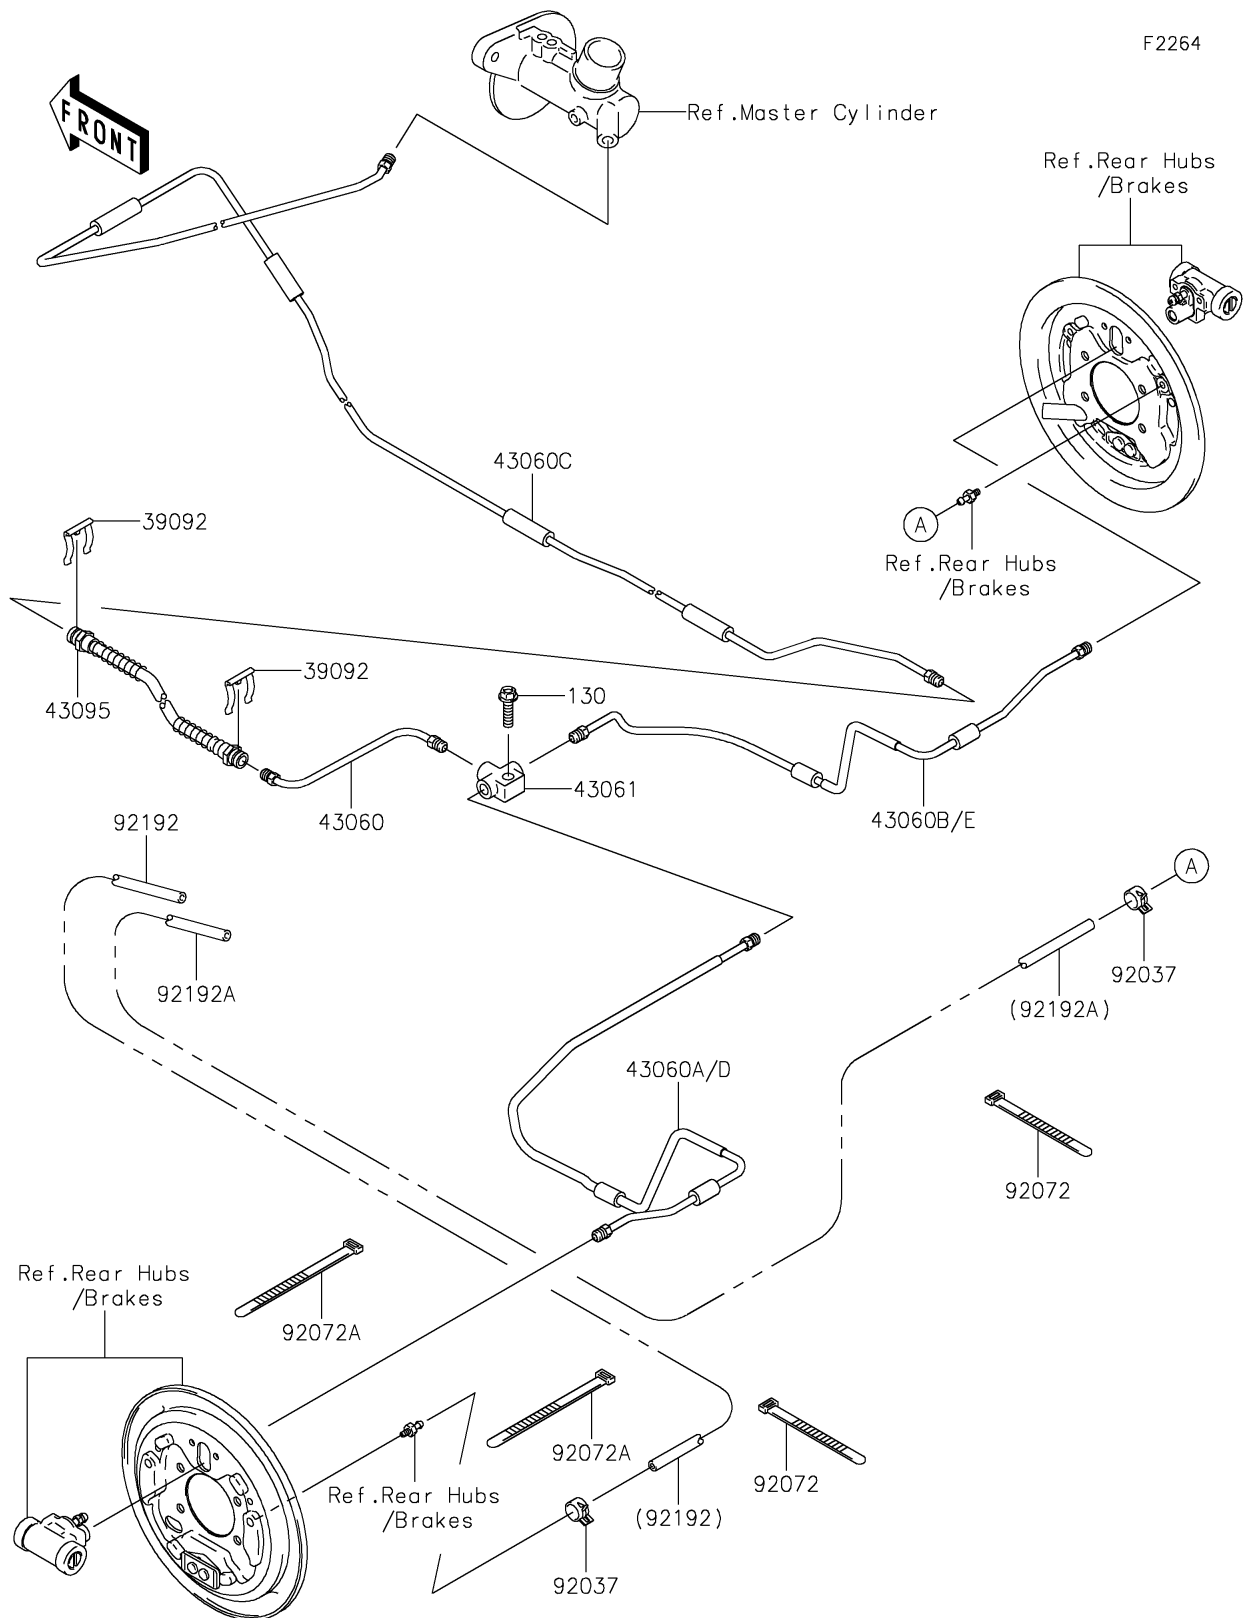

2018 MULE SX™ 4x4 XC CAMO

PARTS DIAGRAM

Rear Brake Piping

2018 MULE SX™ 4x4 XC CAMO

PARTS LIST

Rear Brake Piping

ITEM NAME	PART NUMBER	QUANTITY
-----------	-------------	----------
