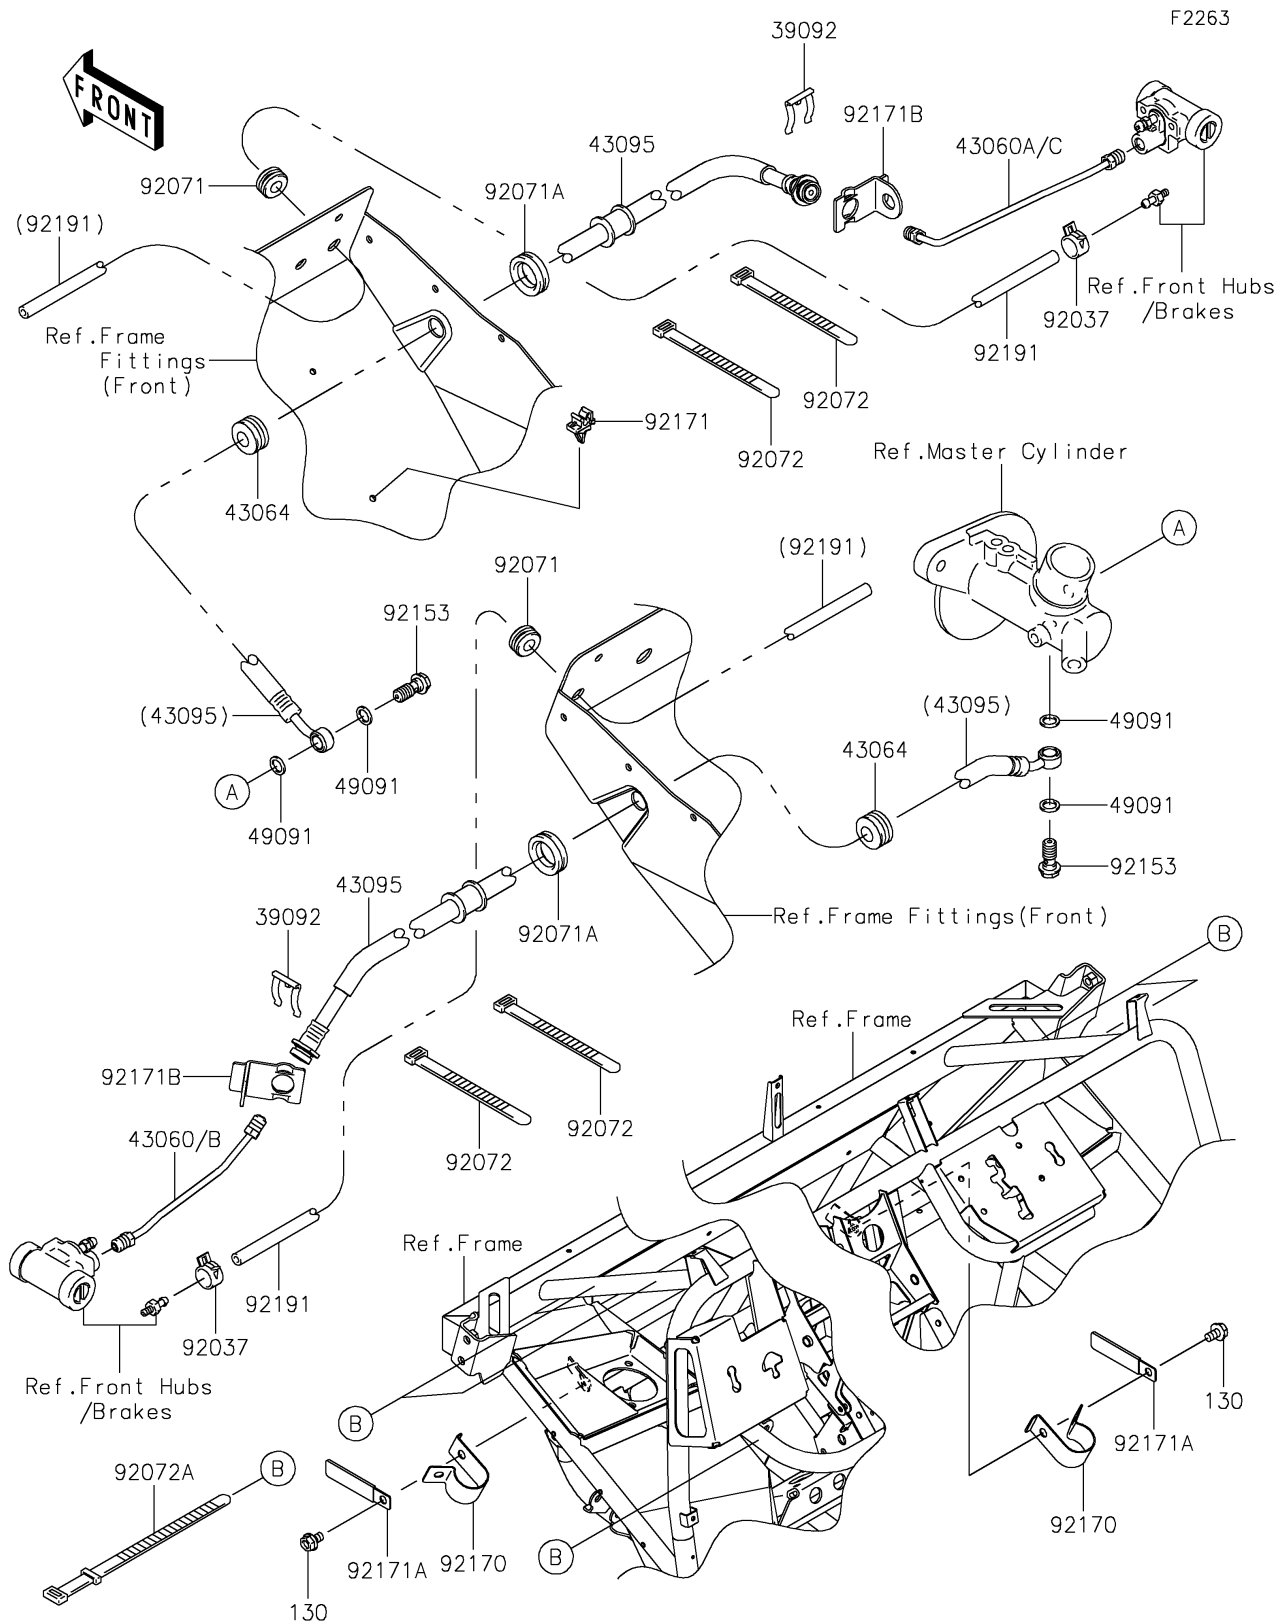

2019 MULE SX™ 4x4 XC CAMO

PARTS DIAGRAM

Front Brake Piping

2019 MULE SX™ 4x4 XC CAMO

PARTS LIST

Front Brake Piping

ITEM NAME	PART NUMBER	QUANTITY
-----------	-------------	----------
