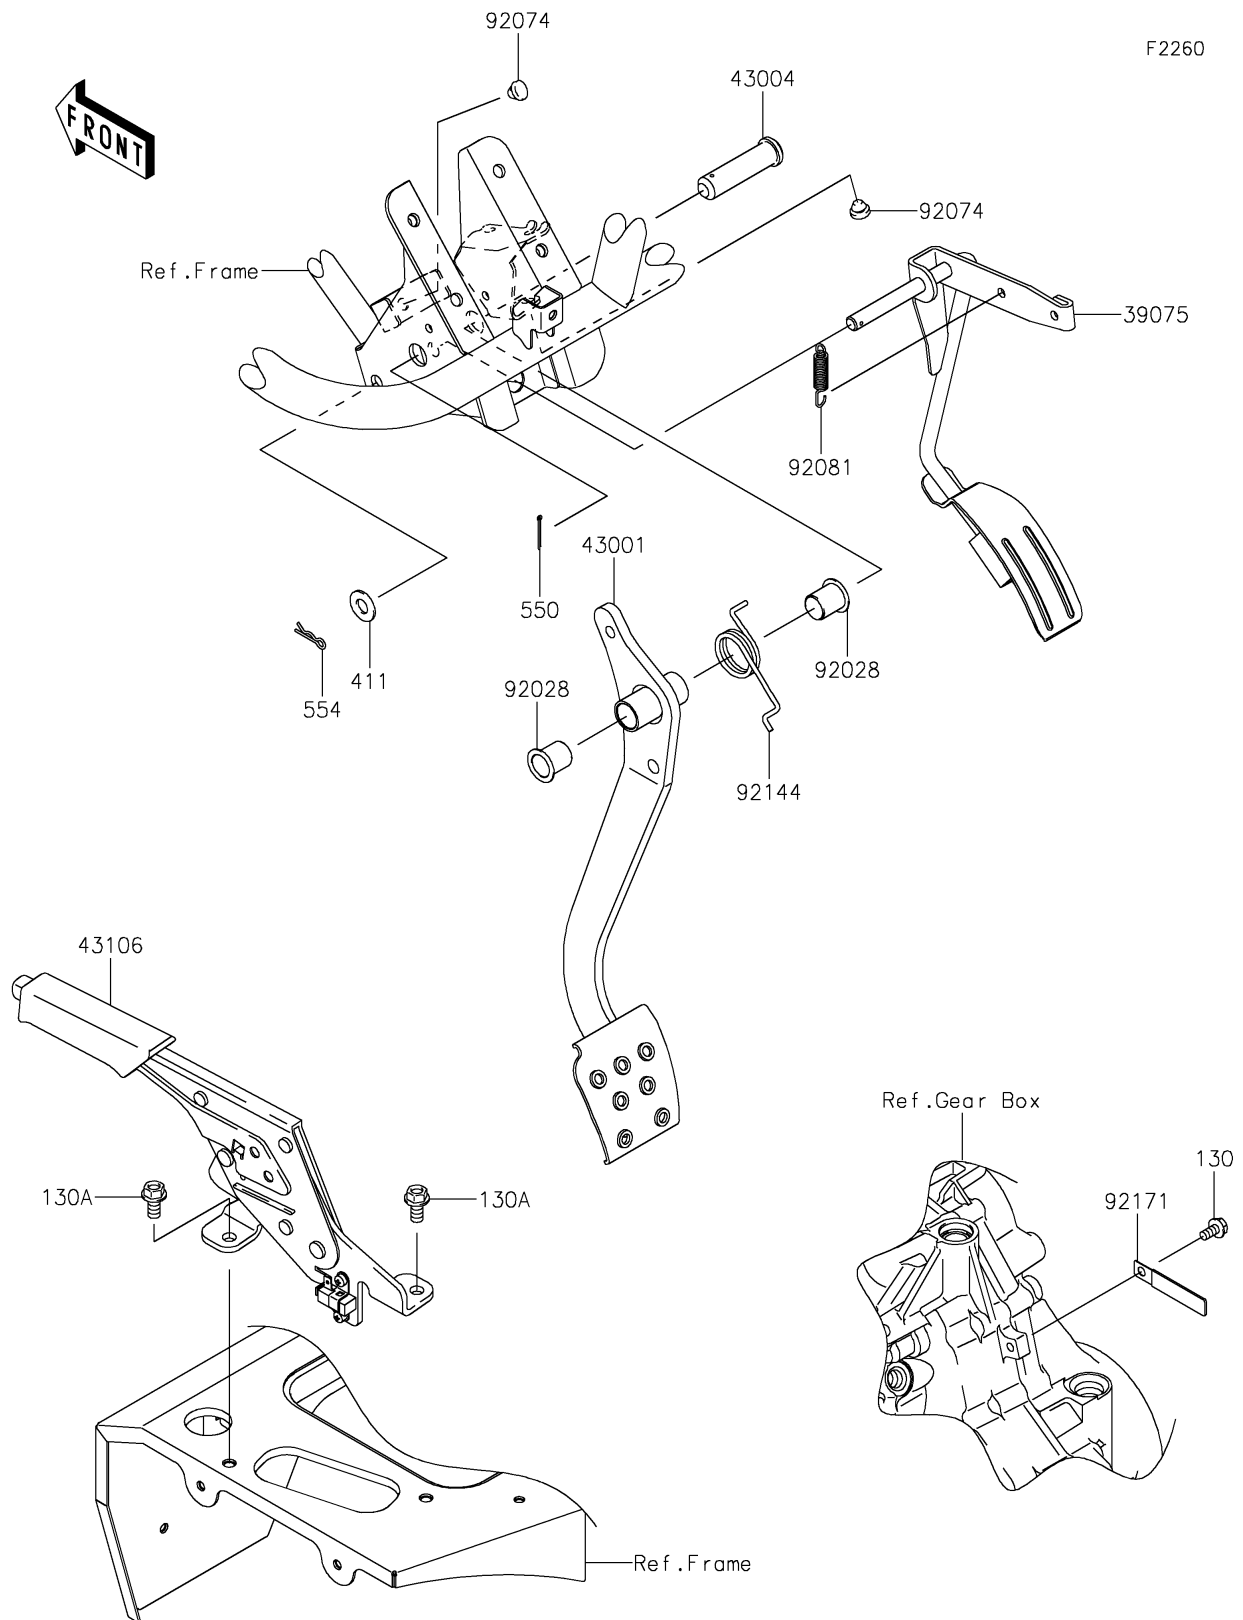

2019 MULE SX™ 4x4 XC CAMO

PARTS DIAGRAM

Brake Pedal/Throttle Lever

2019 MULE SX™ 4x4 XC CAMO

PARTS LIST

Brake Pedal/Throttle Lever

ITEM NAME	PART NUMBER	QUANTITY
-----------	-------------	----------
