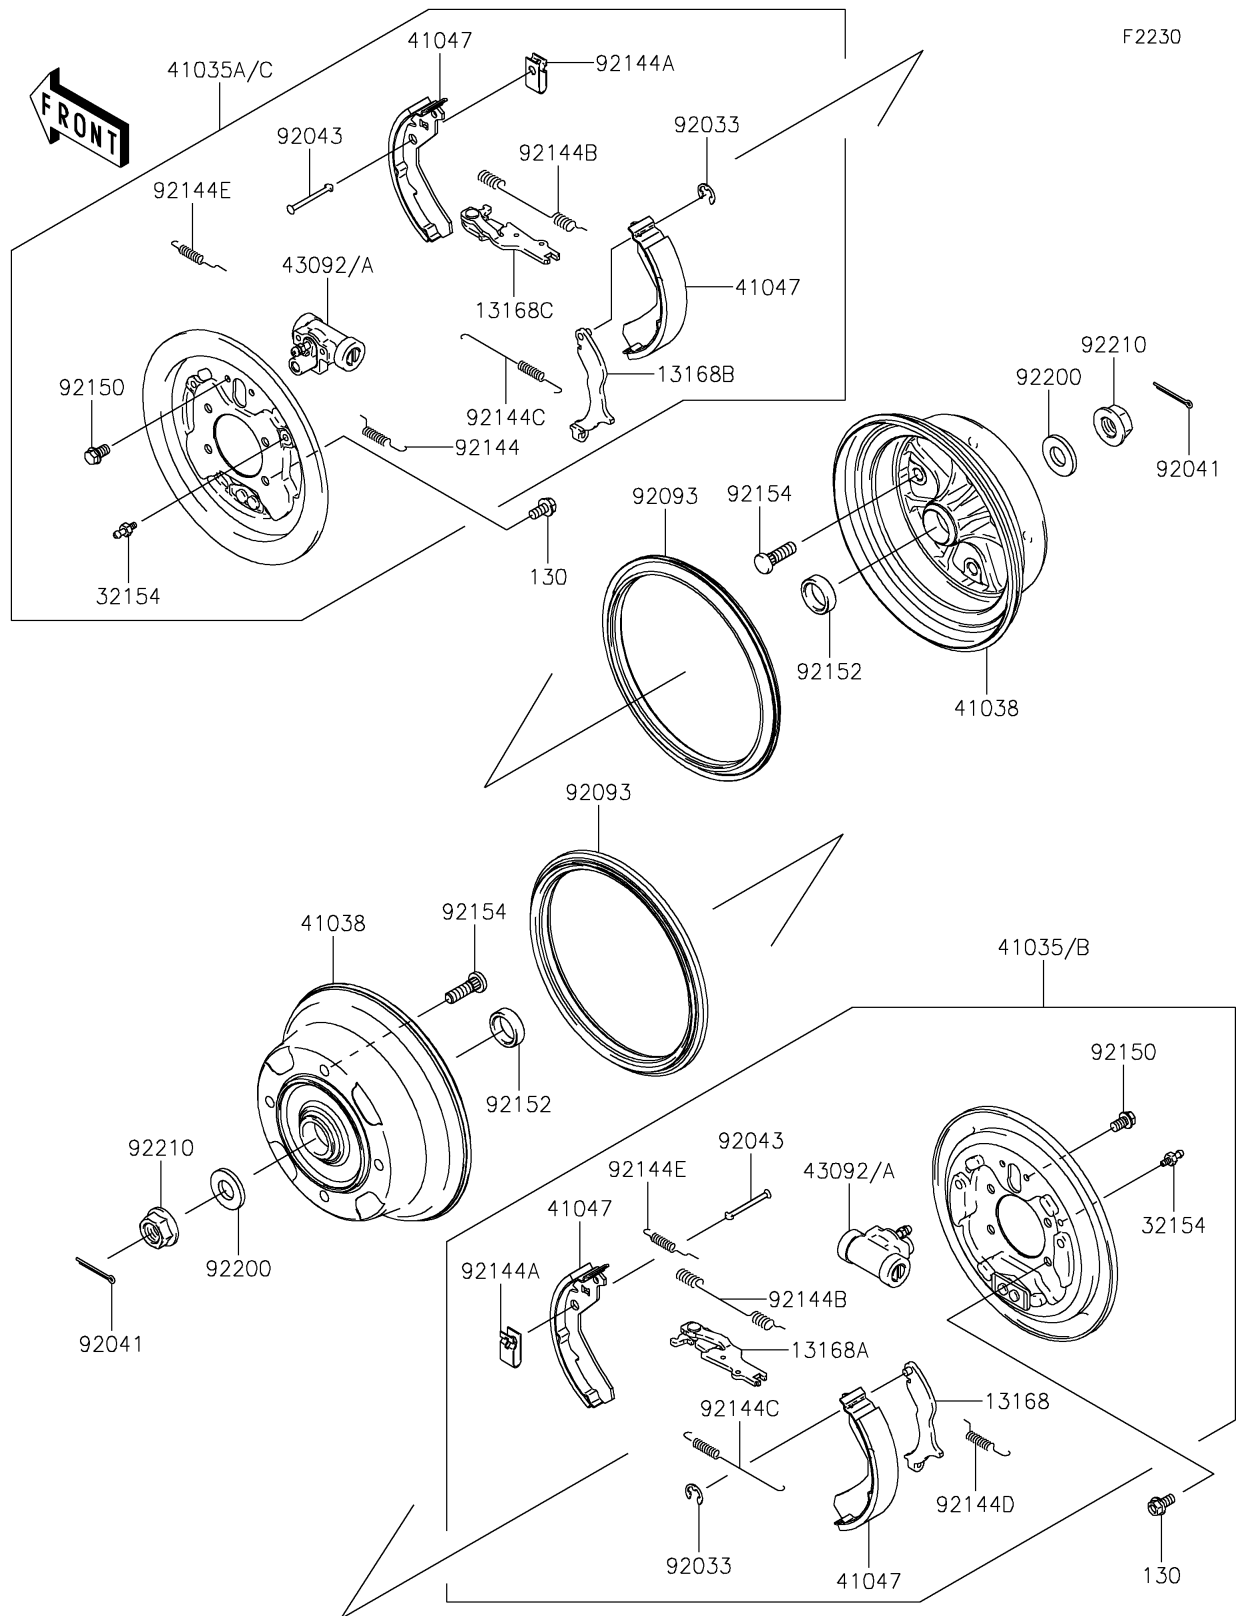

2019 MULE SX™ 4x4 XC CAMO

PARTS DIAGRAM

Front Hubs/Brakes

2019 MULE SX™ 4x4 XC CAMO

PARTS LIST

Front Hubs/Brakes

ITEM NAME	PART NUMBER	QUANTITY
-----------	-------------	----------
