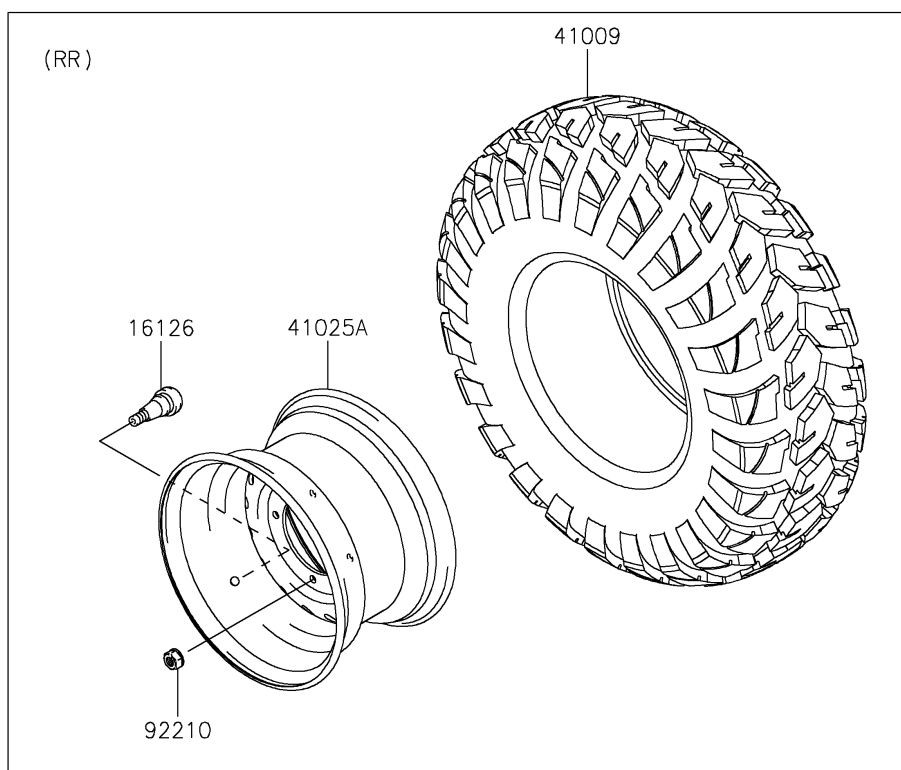

2019 MULE SX™ 4x4 XC CAMO

PARTS DIAGRAM

Wheels/Tires

F2210

2019 MULE SX™ 4x4 XC CAMO

PARTS LIST

Wheels/Tires

ITEM NAME	PART NUMBER	QUANTITY
-----------	-------------	----------
