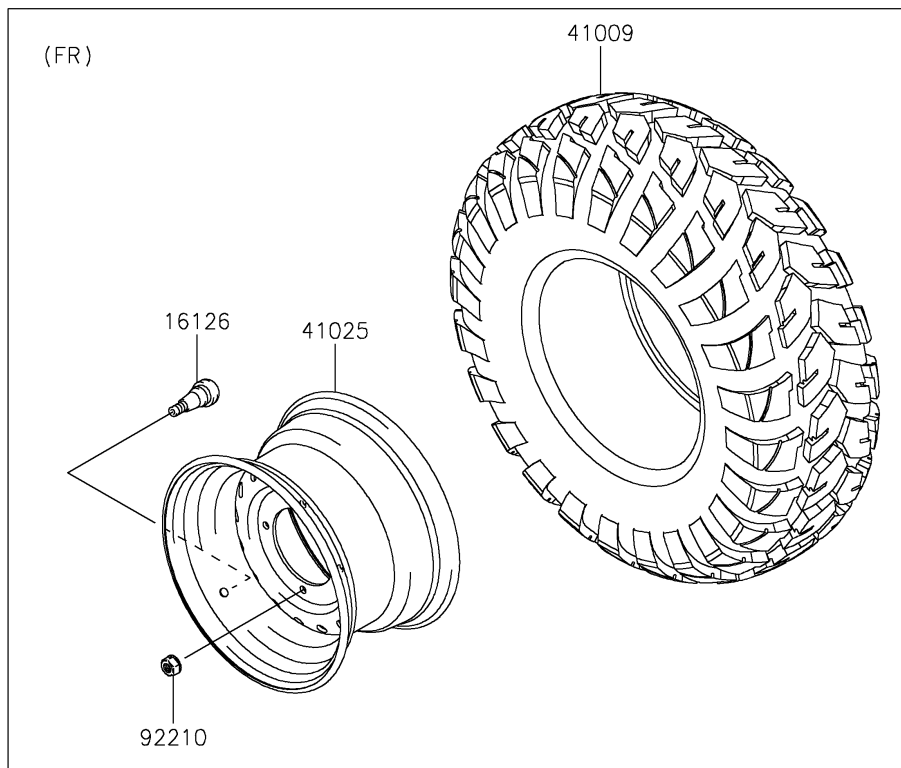

2019 MULE SX™ 4x4 XC CAMO

PARTS DIAGRAM

Wheels/Tires

F2210

2019 MULE SX™ 4x4 XC CAMO

PARTS LIST

Wheels/Tires

ITEM NAME	PART NUMBER	QUANTITY
-----------	-------------	----------
