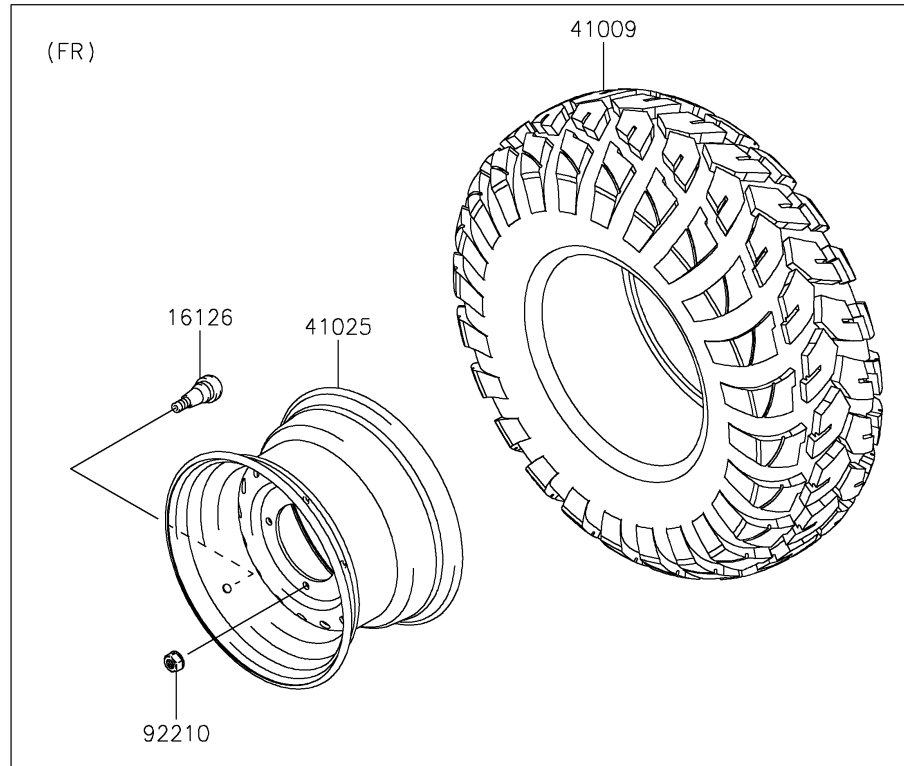

2018 MULE SX™ 4x4 XC CAMO

PARTS DIAGRAM

Wheels/Tires

F2210

2018 MULE SX™ 4x4 XC CAMO

PARTS LIST

Wheels/Tires

ITEM NAME	PART NUMBER	QUANTITY
-----------	-------------	----------
