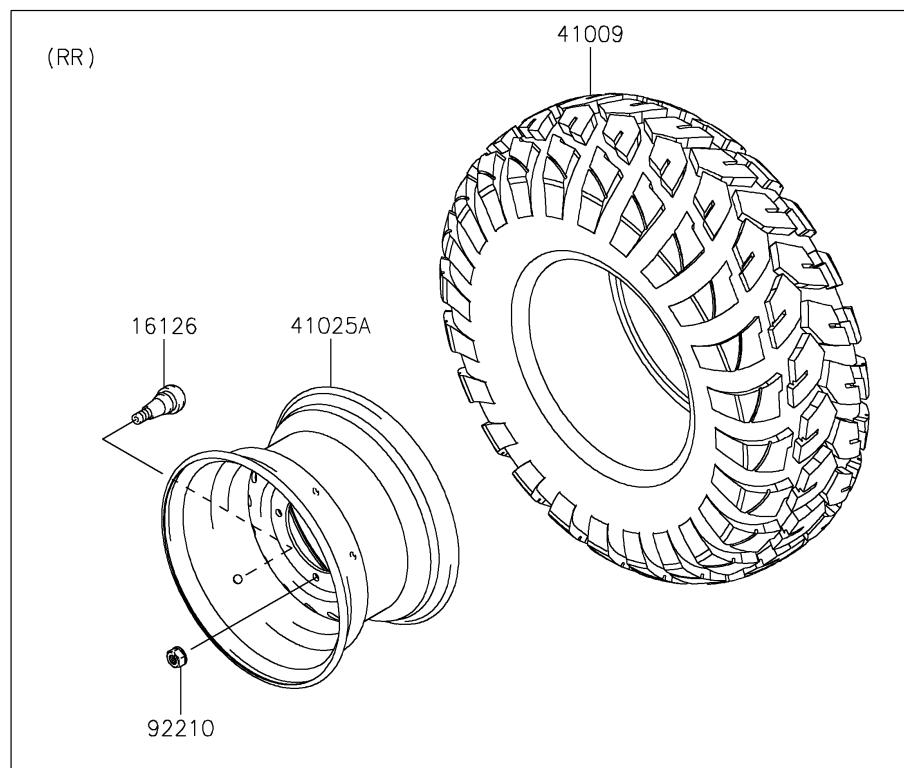

2018 MULE SX™ 4x4 XC CAMO

PARTS DIAGRAM

Wheels/Tires

F2210

2018 MULE SX™ 4x4 XC CAMO

PARTS LIST

Wheels/Tires

ITEM NAME	PART NUMBER	QUANTITY
-----------	-------------	----------
